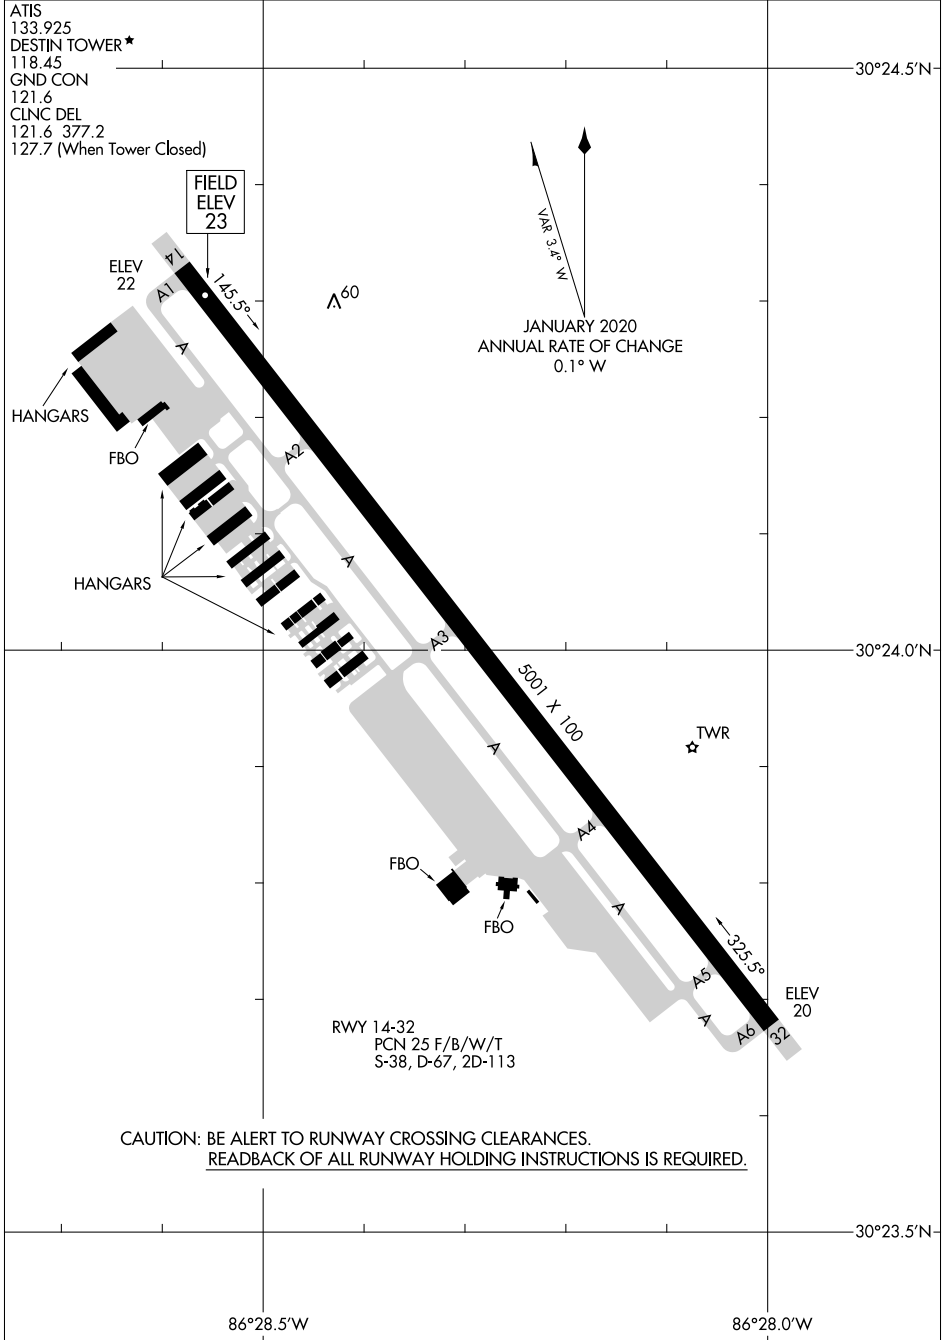

AIRPORT DIAGRAM

AL-5680 (FAA)

DESTIN EXEC (DTS)
DESTIN, FLORIDA

SE-3, 15 JUL 2021 to 12 AUG 2021

SE-3, 15 JUL 2021 to 12 AUG 2021