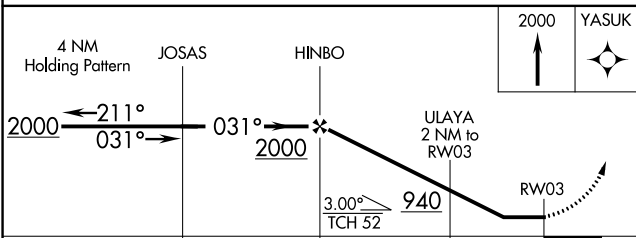

APP CRS	Rwy Idg	<b>5020</b>
<b>031°</b>	TDZE	<b>268</b>
	Apt Elev	<b>268</b>

# RNAV (GPS) RWY 3

MONTICELLO MUNI/ELLIS FIELD (L.L.Q)

RNP APCH.  
 ⚠ When local altimeter setting not received, use Pine Bluff  
 ⚠ altimeter setting and increase all MDA 100 feet and LNAV  
 Cat C visibility 3/8 SM and Circling Cat C 1/2 SM.  
 Rwy 3 helicopter visibility reduction below 3/8 SM NA.

MISSED APPROACH: Climb to 2000 direct YASUK and hold.

ASOS <b>133.325</b>	MEMPHIS CENTER <b>135.875 269.35</b>	UNICOM <b>122.8</b> (CTAF) <b>1</b>
------------------------	---	--

CATEGORY	A	B	C	D
LNAV MDA	820-1 552 (600-1)		820-1½ 552 (600-1½)	NA
CIRCLING	820-1 550 (600-1)		980-2 712 (800-2)	NA