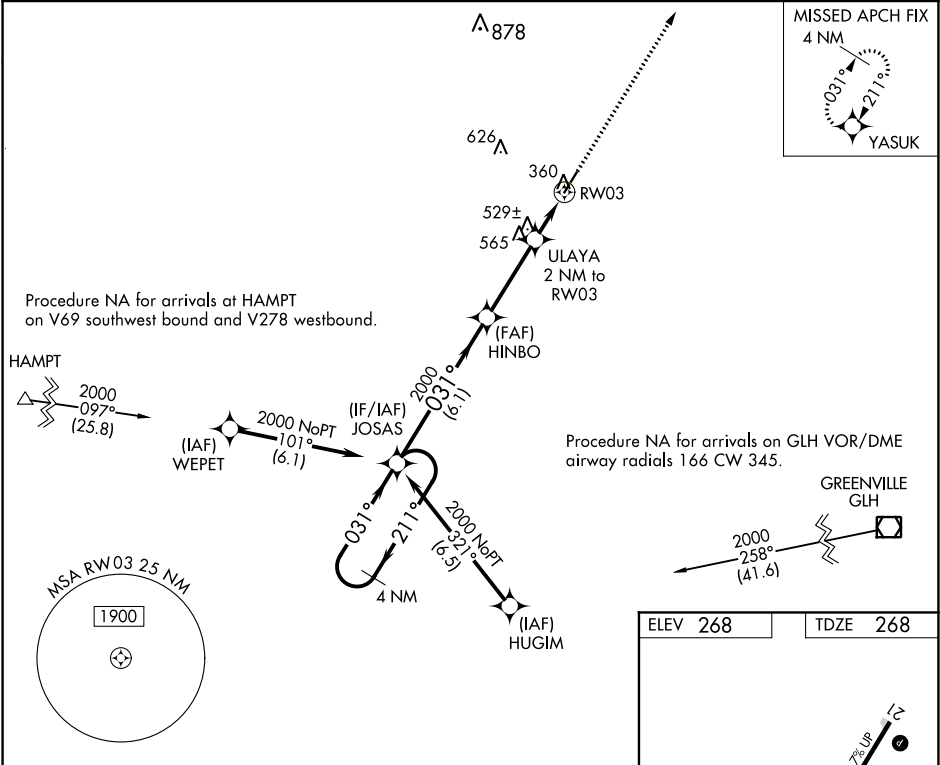

APP CRS	Rwy Idg	<b>5020</b>
<b>031°</b>	TDZE	<b>268</b>
	Apt Elev	<b>268</b>

# RNAV (GPS) RWY 3

MONTICELLO MUNI/ELLIS FIELD (L.L.Q)

RNP APCH.  
 ⚠ When local altimeter setting not received, use Pine Bluff  
 ⚠ altimeter setting and increase all MDA 100 feet and LNAV  
 Cat C visibility 3/8 SM and Circling Cat C 1/2 SM.  
 Rwy 3 helicopter visibility reduction below 3/8 SM NA.

MISSED APPROACH: Climb to 2000 direct YASUK and hold.

ASOS <b>133.325</b>	MEMPHIS CENTER <b>135.875 269.35</b>	UNICOM <b>122.8</b> (CTAF) <b>1</b>
------------------------	---	--

CATEGORY	A	B	C	D
LNAV MDA	820-1 552 (600-1)		820-1½ 552 (600-1½)	NA
CIRCLING	820-1 550 (600-1)		980-2 712 (800-2)	NA