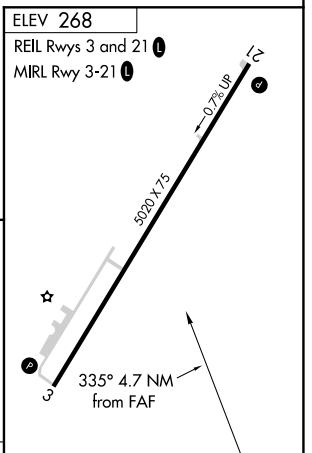

VOR/DME MON 111.6 Chan 53	APP CRS 335°	Rwy Idg N/A	TDZE N/A
		Apt Elev 268	

VOR-A

MONTICELLO MUNI/ELLIS FIELD (L1Q)

⚠ When local altimeter setting not received, use Pine Bluff altimeter setting and increase all MDA 100 feet and Cat C visibility 1/2 SM.

MISSED APPROACH: Climbing right turn to 2500 direct MON VOR/DME and hold. Continue climb in hold to 2500.

ASOS 133.325	MEMPHIS CENTER 135.875 269.35	UNICOM 122.8 (CTAF) 0
------------------------	---	---------------------------------

CATEGORY	A		B		C	D	FAF to MAP 4.7 NM					
	780-1	512 (600-1)			980-2 712 (800-2)	NA	Knots	60	90	120	150	180
C CIRCLING							Min:Sec	4:42	3:08	2:21	1:53	1:34

VOR-A

SC-1, 15 JUL 2021 to 12 AUG 2021

SC-1, 15 JUL 2021 to 12 AUG 2021