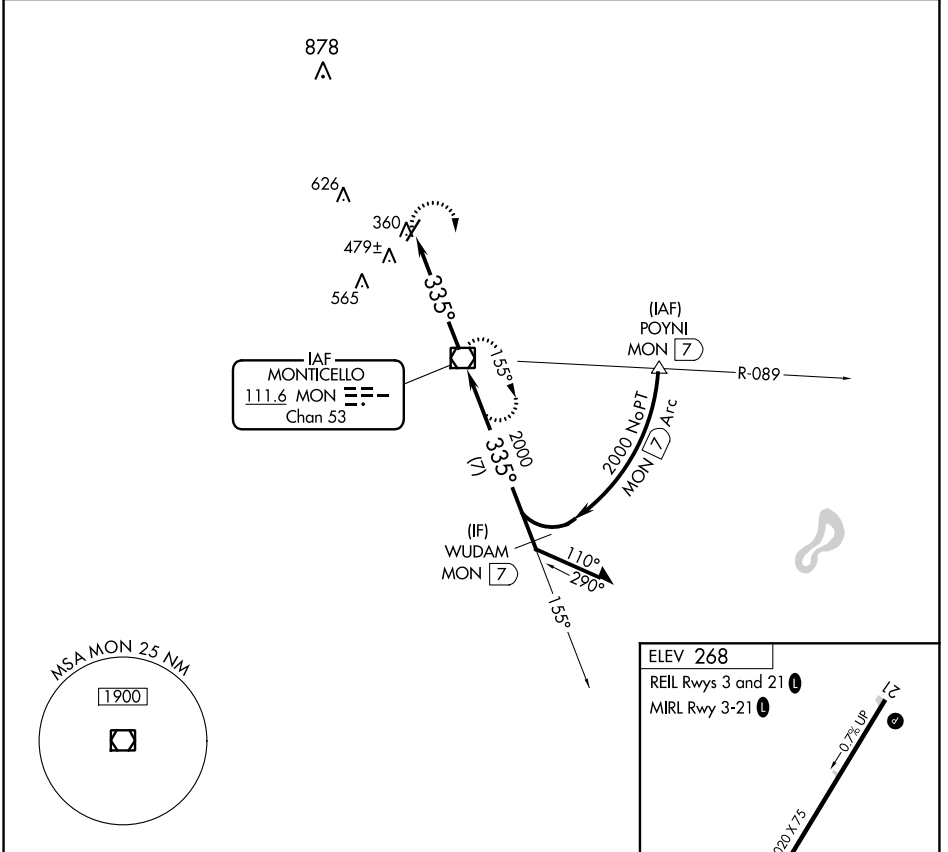

VOR/DME MON 111.6 Chan 53	APP CRS 335°	Rwy Idg N/A	TDZE N/A
		Apt Elev 268	

VOR-A

MONTICELLO MUNI/ELLIS FIELD (L1Q)

⚠ When local altimeter setting not received, use Pine Bluff altimeter setting and increase all MDA 100 feet and Cat C visibility 1/2 SM.

MISSED APPROACH: Climbing right turn to 2500 direct MON VOR/DME and hold. Continue climb in hold to 2500.

ASOS 133.325	MEMPHIS CENTER 135.875 269.35	UNICOM 122.8 (CTAF) 0
------------------------	---	---------------------------------

CATEGORY	A		B		C	D	FAF to MAP 4.7 NM					
	780-1	512 (600-1)			980-2 712 (800-2)	NA	Knots	60	90	120	150	180
C CIRCLING							Min:Sec	4:42	3:08	2:21	1:53	1:34

VOR-A

SC-1, 15 JUL 2021 to 12 AUG 2021

SC-1, 15 JUL 2021 to 12 AUG 2021