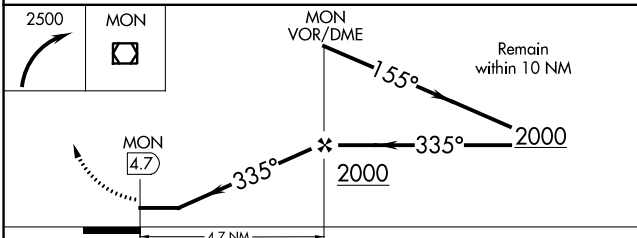

VOR/DME MON 111.6 Chan 53	APP CRS 335°	Rwy Idg N/A	TDZE N/A
		Apt Elev 268	

VOR-A

MONTICELLO MUNI/ELLIS FIELD (L1Q)

⚠ When local altimeter setting not received, use Pine Bluff altimeter setting and increase all MDA 100 feet and Cat C visibility 1/2 SM.

MISSED APPROACH: Climbing right turn to 2500 direct MON VOR/DME and hold. Continue climb in hold to 2500.

ASOS 133.325	MEMPHIS CENTER 135.875 269.35	UNICOM 122.8 (CTAF) 0
------------------------	---	---------------------------------

CATEGORY	A		B		C	D	FAF to MAP 4.7 NM					
	780-1	512 (600-1)			980-2 712 (800-2)	NA	Knots	60	90	120	150	180
C CIRCLING							Min:Sec	4:42	3:08	2:21	1:53	1:34

VOR-A

SC-1, 15 JUL 2021 to 12 AUG 2021

SC-1, 15 JUL 2021 to 12 AUG 2021