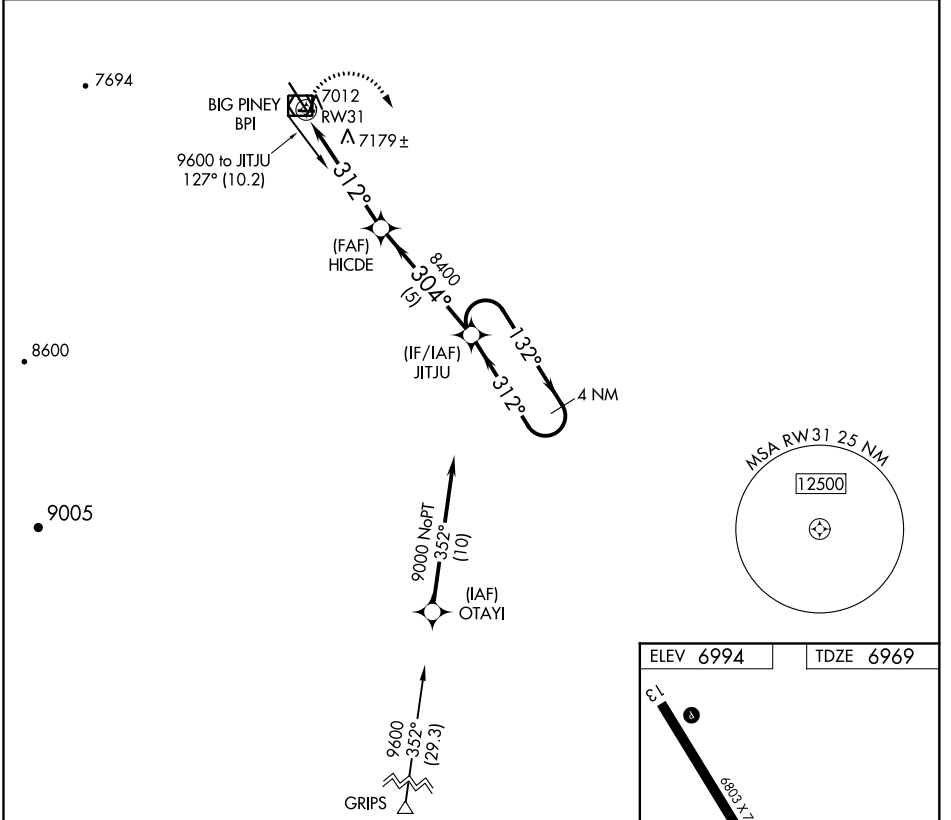

APP CRS 312°	Rwy Idg 6803
	TDZE 6969
	Apt Elev 6994

RNAV (GPS) RWY 31

MILEY MEML FLD (BPI)

RNP APCH. ▼ Circling NA to Rwy 8 and 26.		MISSED APPROACH: Climbing right turn to 9000 direct JITJU and hold.	
ASOS 135.225	SALT LAKE CENTER 128.35 239.25	UNICOM 122.8 (CTAF)	122.70

NW-1, 15 JUL 2021 to 12 AUG 2021

NW-1, 15 JUL 2021 to 12 AUG 2021

CATEGORY	A	B	C	D
LNVA MDA	7440-1	471 (500-1)	7440-1½ 471 (500-1½)	7440-1½ 471 (500-1½)
CIRCLING	7460-1 466 (500-1)	7560-1 566 (600-1)	7560-1½ 566 (600-1½)	7560-2 566 (600-2)