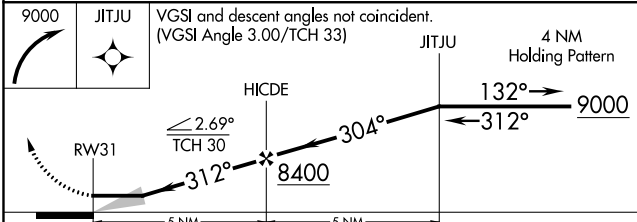

APP CRS 312°	Rwy Idg 6803
	TDZE 6969
	Apt Elev 6994

RNAV (GPS) RWY 31

MILEY MEML FLD (BPI)

RNP APCH. ▼ Circling NA to Rwy 8 and 26.		MISSED APPROACH: Climbing right turn to 9000 direct JITJU and hold.	
ASOS 135.225	SALT LAKE CENTER 128.35 239.25	UNICOM 122.8 (CTAF)	122.70

NW-1, 15 JUL 2021 to 12 AUG 2021

NW-1, 15 JUL 2021 to 12 AUG 2021

CATEGORY	A	B	C	D
LNVA MDA	7440-1	471 (500-1)	7440-1½ 471 (500-1½)	7440-1½ 471 (500-1½)
CIRCLING	7460-1 466 (500-1)	7560-1 566 (600-1)	7560-1½ 566 (600-1½)	7560-2 566 (600-2)