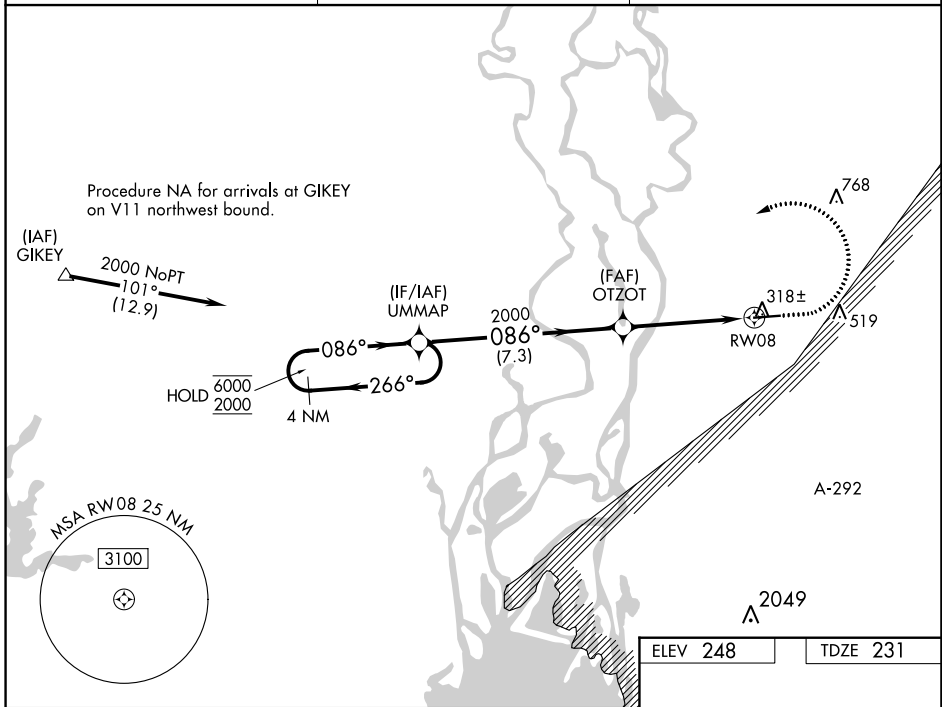

WAAS CH 56620 W08A	APP CRS 086°	Rwy Idg TDZE Apt Elev	5500 231 248

RNAV (GPS) RWY 8

BAY MINETTE MUNI (1R8)

RNP APCH.	MISSED APPROACH: Climb to 800 then climbing left turn to 2000 direct UMMAP and hold.
▼ For uncompensated Baro-VNAV systems, LNAV/VNAV NA below -15°C or above 54°C. Circling Rwy 26 NA at night.	

AWOS-3PT 121.125	MOBILE APP CON ★ 118.5 269.3	UNICOM 122.8 (CTAF) 0

ELEV 248	TDZE 231

CATEGORY	A	B	C	D
LPV DA		501-1 270 (300-1)		NA
LNAV/VNAV DA		501-1 270 (300-1)		NA
LNAV MDA		580-1 349 (400-1)		NA
CIRCLING	660-1 412 (500-1)	780-1 532 (600-1)	880-1¾ 632 (700-1¾)	NA