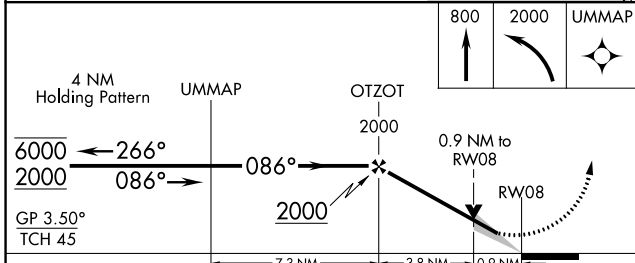

WAAS CH 56620 W08A	APP CRS 086°	Rwy Idg TDZE Apt Elev	5500 231 248

RNAV (GPS) RWY 8

BAY MINETTE MUNI (1R8)

RNP APCH.	MISSED APPROACH: Climb to 800 then climbing left turn to 2000 direct UMMAP and hold.
▼ For uncompensated Baro-VNAV systems, LNAV/VNAV NA below -15°C or above 54°C. Circling Rwy 26 NA at night.	

AWOS-3PT 121.125	MOBILE APP CON ★ 118.5 269.3	UNICOM 122.8 (CTAF) 0

ELEV 248	TDZE 231

CATEGORY	A	B	C	D
LPV DA		501-1 270 (300-1)		NA
LNAV/VNAV DA		501-1 270 (300-1)		NA
LNAV MDA		580-1 349 (400-1)		NA
CIRCLING	660-1 412 (500-1)	780-1 532 (600-1)	880-1¾ 632 (700-1¾)	NA