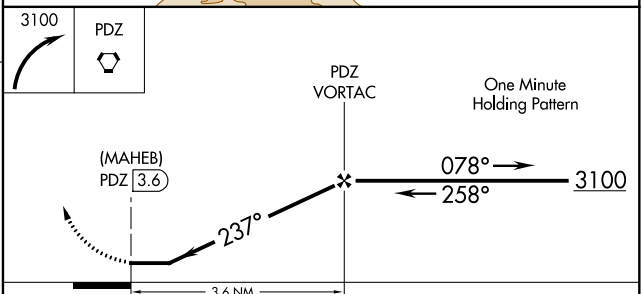

VORTAC PDZ 112.2 Chan 59	APP CRS 237°	Rwy Idg TDZE Apt Elev	N/A N/A 533
---------------------------------------	------------------------	-----------------------------	--

VOR or GPS-A

CORONA MUNI (AJO)

▼ When local altimeter setting not received, use Ontario
▲ NA Intl altimeter setting and increase all MDA 80 feet.

MISSED APPROACH: Climbing right turn to 3100 direct PDZ VORTAC and hold, continue climb in hold to 3100.

AWOS-3PT 132-175	SOCAL APP CON 135.4 318.2	UNICOM 122.7 (CTAF) 📻
----------------------------	-------------------------------------	--

FAF to MAP 3.6 NM		CATEGORY	A	B	C	D
Knots	60 90 120 150 180	CIRCLING	1660-1¼ 1127 (1200-1¼)	1660-1½ 1127 (1200-1½)	NA	
Min:Sec	3:36 2:24 1:48 1:26 1:12					

SW-3, 15 JUL 2021 to 12 AUG 2021

SW-3, 15 JUL 2021 to 12 AUG 2021