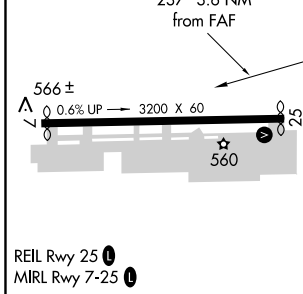

MISSED APPROACH: Climbing right turn to 3100 direct PDZ VORTAC and hold, continue climb in hold to 3100.

AWOS-3PT 132-175	SOCAL APP CON 135.4 318.2	UNICOM 122.7 (CTAF) 📻
----------------------------	-------------------------------------	--

FAF to MAP 3.6 NM		CATEGORY	A	B	C	D
Knots	60 90 120 150 180	CIRCLING	1660-1¼ 1127 (1200-1¼)	1660-1½ 1127 (1200-1½)	NA	
Min:Sec	3:36 2:24 1:48 1:26 1:12					

SW-3, 15 JUL 2021 to 12 AUG 2021

SW-3, 15 JUL 2021 to 12 AUG 2021