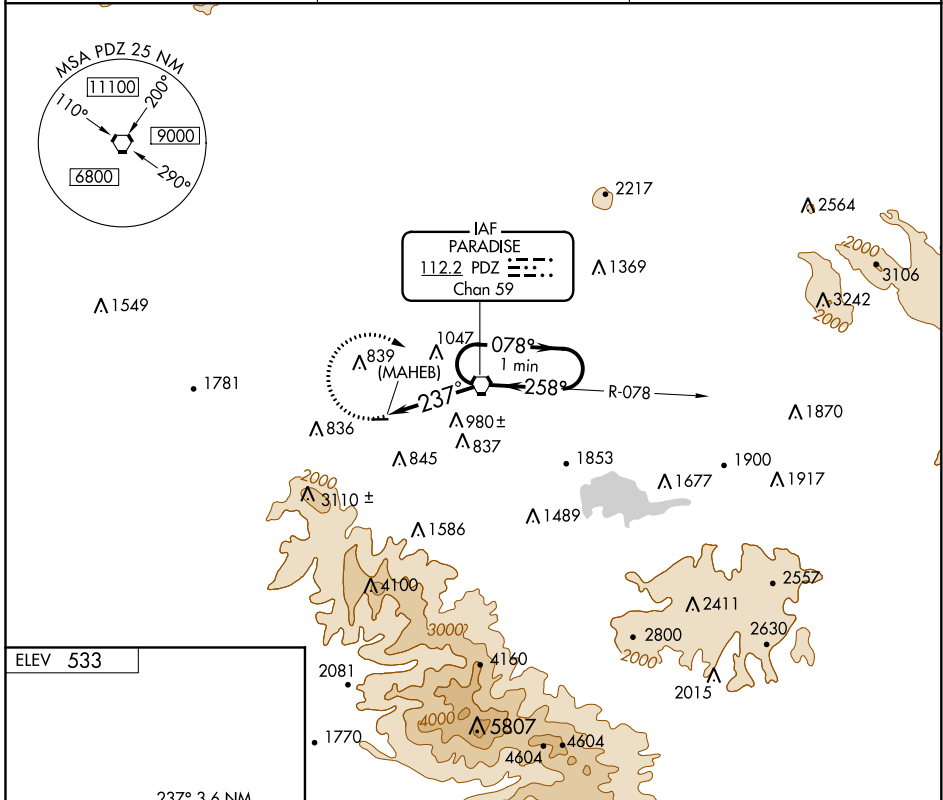

VORTAC PDZ 112.2 Chan 59	APP CRS 237°	Rwy Idg TDZE Apt Elev	N/A N/A 533
---------------------------------------	------------------------	-----------------------------	--

VOR or GPS-A

CORONA MUNI (AJO)

▼ When local altimeter setting not received, use Ontario
▲ NA Intl altimeter setting and increase all MDA 80 feet.

MISSED APPROACH: Climbing right turn to 3100 direct PDZ VORTAC and hold, continue climb in hold to 3100.

AWOS-3PT 132-175	SOCAL APP CON 135.4 318.2	UNICOM 122.7 (CTAF) 📻
----------------------------	-------------------------------------	--

FAF to MAP 3.6 NM		CATEGORY	A	B	C	D
Knots	60 90 120 150 180	CIRCLING	1660-1¼ 1127 (1200-1¼)	1660-1½ 1127 (1200-1½)	NA	
Min:Sec	3:36 2:24 1:48 1:26 1:12					

SW-3, 15 JUL 2021 to 12 AUG 2021

SW-3, 15 JUL 2021 to 12 AUG 2021