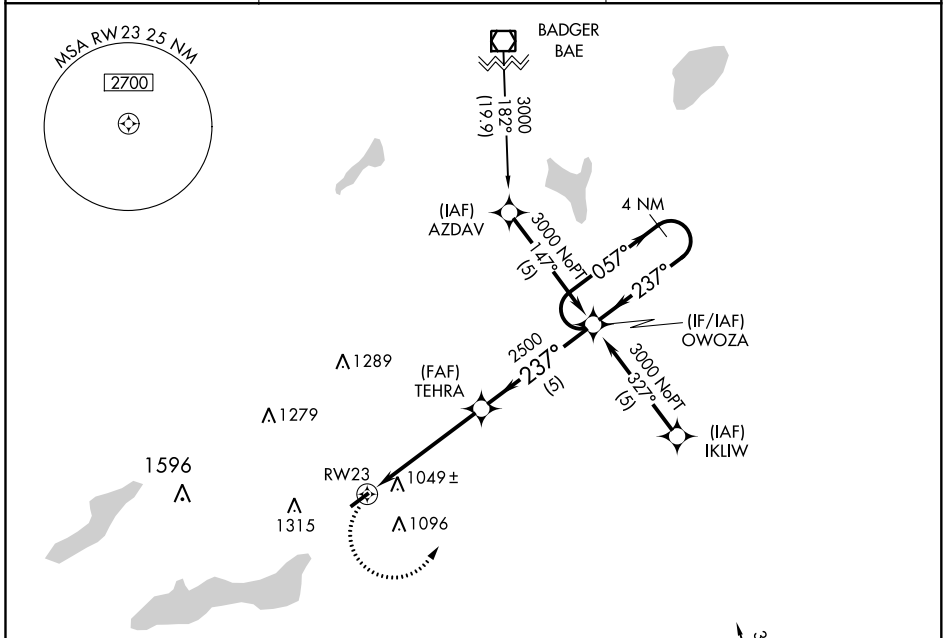

APP CRS 237°	Rwy Idg 4100
	TDZE 835
	Apt Elev 835

RNAV (GPS) RWY 23

GRAND GENEVA RESORT (C02)

NA DME/DME RNP-0.3 NA. Procedure NA at night. Rwy 23 helicopter visibility reduction below 1 SM NA. Use Kenosha altimeter setting.

MISSED APPROACH: Climbing left turn to 3000 direct OWOZA and hold.

ENW ASOS 127.175	MILWAUKEE APP CON 135.875	UNICOM 122.8 (CTAF)
----------------------------	-------------------------------------	-------------------------------

CATEGORY	A	B	C	D
LNAV MDA	1360-1	525 (600-1)	1360-1½ 525 (600-1½)	NA
CIRCLING	1500-1 665 (700-1)	1520-1 685 (700-1)	1520-2 685 (700-2)	NA

EC-3, 15 JUL 2021 to 12 AUG 2021

EC-3, 15 JUL 2021 to 12 AUG 2021