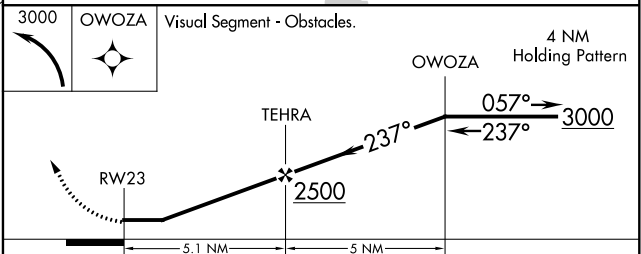

APP CRS 237°	Rwy Idg 4100
	TDZE 835
	Apt Elev 835

RNAV (GPS) RWY 23

GRAND GENEVA RESORT (C02)

NA DME/DME RNP-0.3 NA. Procedure NA at night. Rwy 23 helicopter visibility reduction below 1 SM NA. Use Kenosha altimeter setting.

MISSED APPROACH: Climbing left turn to 3000 direct OWOZA and hold.

ENW ASOS 127.175	MILWAUKEE APP CON 135.875	UNICOM 122.8 (CTAF)
----------------------------	-------------------------------------	-------------------------------