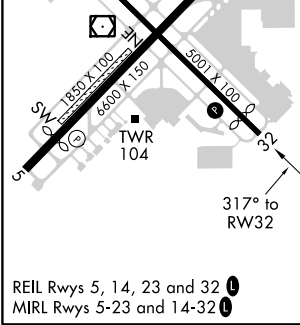

APP CRS <b>317°</b>	Rwy Idg TDZE Apt Elev	<b>N/A</b> <b>N/A</b> <b>8</b>
------------------------	-----------------------------	--------------------------------------

# RNAV (GPS)-A

NAPLES MUNI (APF)

RNP APCH.		MISSED APPROACH: Climbing right turn to 2300 direct CORFU and hold.			
ATIS <b>134.225</b>	FORT MYERS APP CON★ <b>124.125 371.85</b>	NAPLES TOWER★ <b>128.5 (CTAF) 0</b>	GND CON <b>121.6</b>	CLNC DEL <b>118.0</b>	CLNC DEL <b>124.125</b> (When twr closed)

CATEGORY	A	B	C	D
<b>C</b> CIRCLING	580-1	572 (600-1)	680-2 672 (700-2)	820-2 <sup>3</sup> / <sub>4</sub> 812 (900-2 <sup>3</sup> / <sub>4</sub> )

SE-3, 15 JUL 2021 to 12 AUG 2021

SE-3, 15 JUL 2021 to 12 AUG 2021