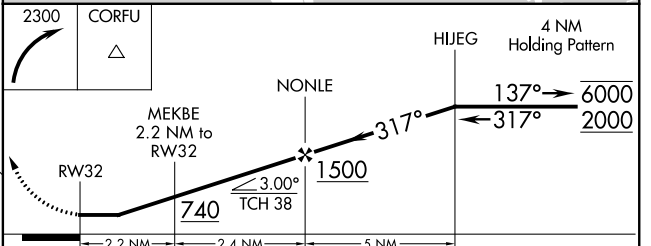

# RNAV (GPS)-A

NAPLES MUNI (APF)

RNP APCH.		MISSED APPROACH: Climbing right turn to 2300 direct CORFU and hold.			
ATIS <b>134.225</b>	FORT MYERS APP CON★ <b>124.125 371.85</b>	NAPLES TOWER★ <b>128.5 (CTAF) 0</b>	GND CON <b>121.6</b>	CLNC DEL <b>118.0</b>	CLNC DEL <b>124.125</b> (When twr closed)

CATEGORY	A	B	C	D
<b>C</b> CIRCLING	580-1	572 (600-1)	680-2 672 (700-2)	820-2 <sup>3</sup> / <sub>4</sub> 812 (900-2 <sup>3</sup> / <sub>4</sub> )

SE-3, 15 JUL 2021 to 12 AUG 2021

SE-3, 15 JUL 2021 to 12 AUG 2021