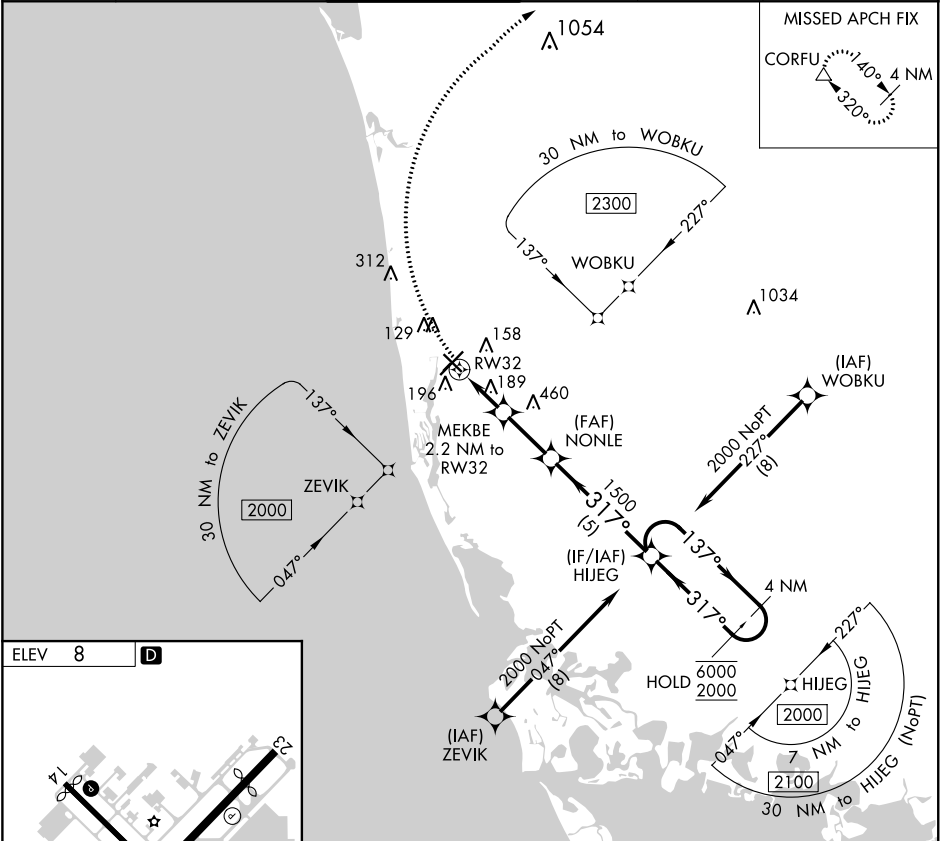

APP CRS <b>317°</b>	Rwy Idg TDZE Apt Elev	<b>N/A</b> <b>N/A</b> <b>8</b>
------------------------	-----------------------------	--------------------------------------

# RNAV (GPS)-A

NAPLES MUNI (APF)

RNP APCH.		MISSED APPROACH: Climbing right turn to 2300 direct CORFU and hold.			
ATIS <b>134.225</b>	FORT MYERS APP CON★ <b>124.125 371.85</b>	NAPLES TOWER★ <b>128.5 (CTAF) 0</b>	GND CON <b>121.6</b>	CLNC DEL <b>118.0</b>	CLNC DEL <b>124.125</b> (When twr closed)

CATEGORY	A	B	C	D
<b>C</b> CIRCLING	580-1	572 (600-1)	680-2 672 (700-2)	820-2 <sup>3</sup> / <sub>4</sub> 812 (900-2 <sup>3</sup> / <sub>4</sub> )

SE-3, 15 JUL 2021 to 12 AUG 2021

SE-3, 15 JUL 2021 to 12 AUG 2021