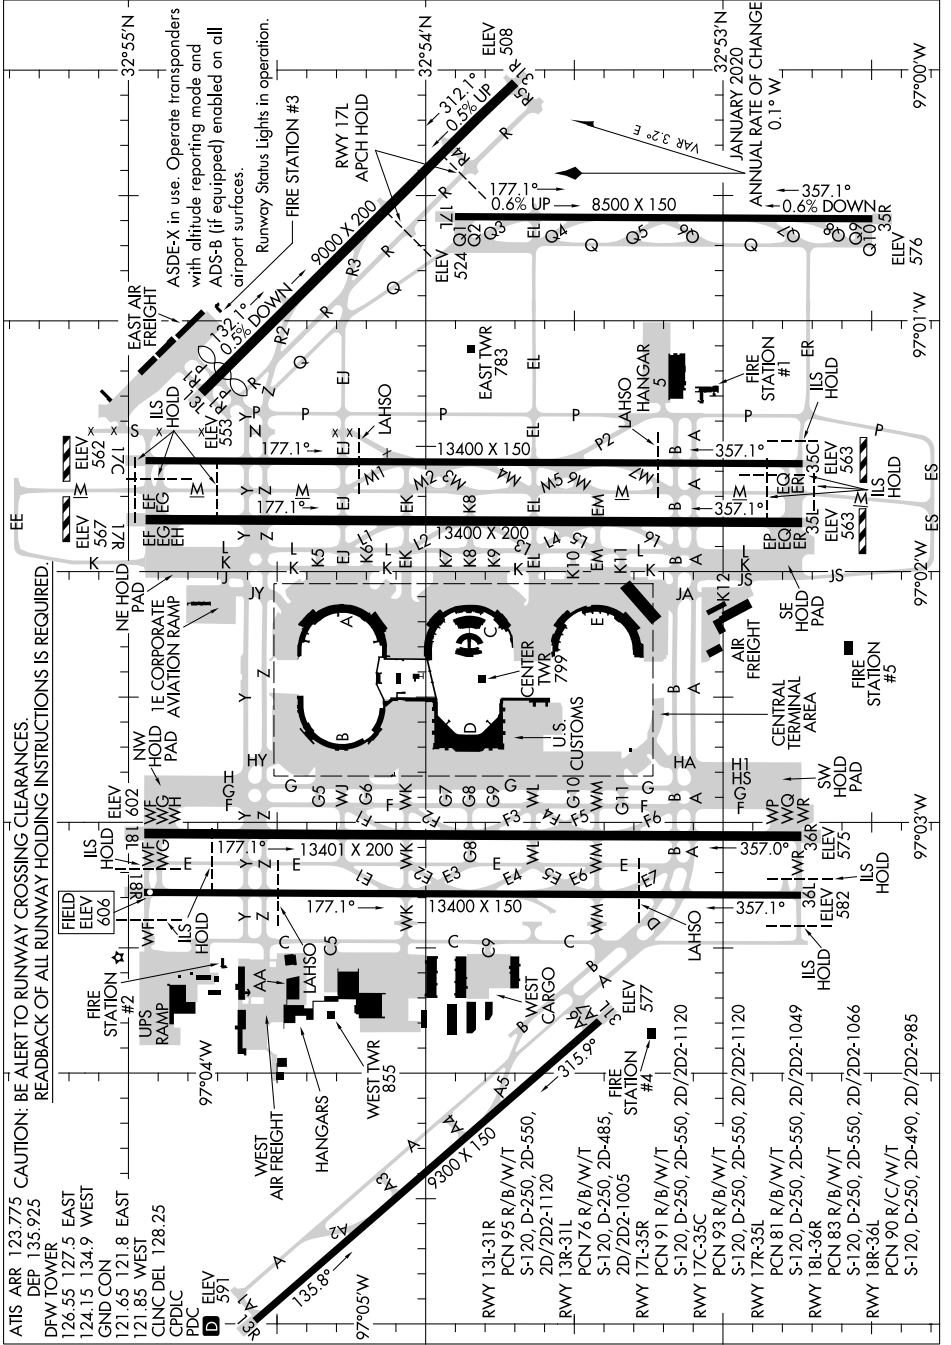

# AIRPORT DIAGRAM

AL-6039 (FAA)

DALLAS-FORT WORTH INTL (DFW)

DALLAS-FORT WORTH, TEXAS

SC-2, 15 JUL 2021 to 12 AUG 2021

SC-2, 15 JUL 2021 to 12 AUG 2021

# AIRPORT DIAGRAM

DALLAS-FORT WORTH, TEXAS

DALLAS-FORT WORTH INTL (DFW)