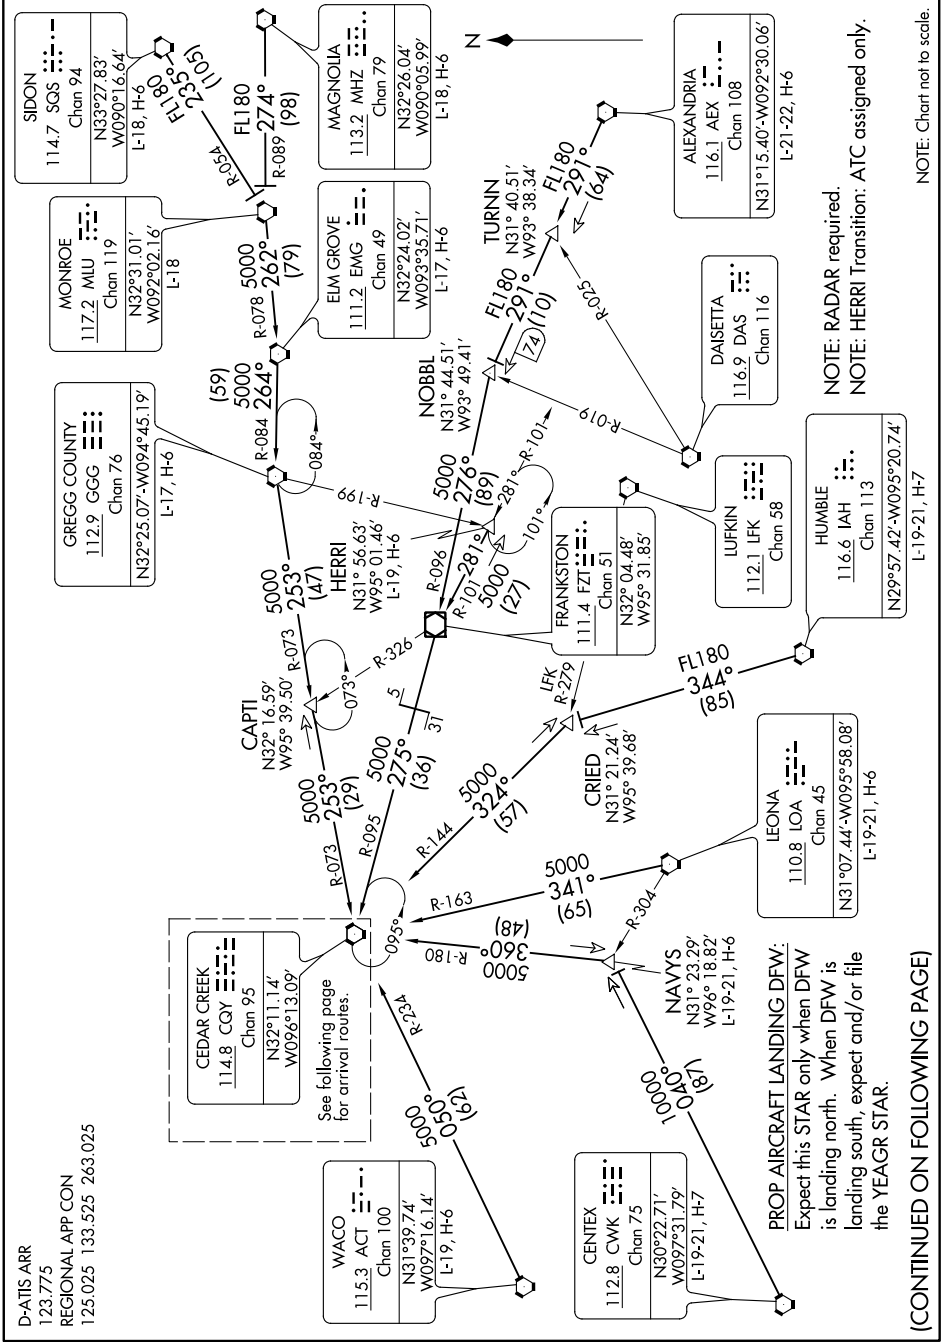

CEDAR CREEK ONE ARRIVAL Transition Routes

SC-2, 15 JUL 2021 to 12 AUG 2021

SC-2, 15 JUL 2021 to 12 AUG 2021

CEDAR CREEK ONE ARRIVAL Transition Routes

(CONTINUED ON FOLLOWING PAGE)