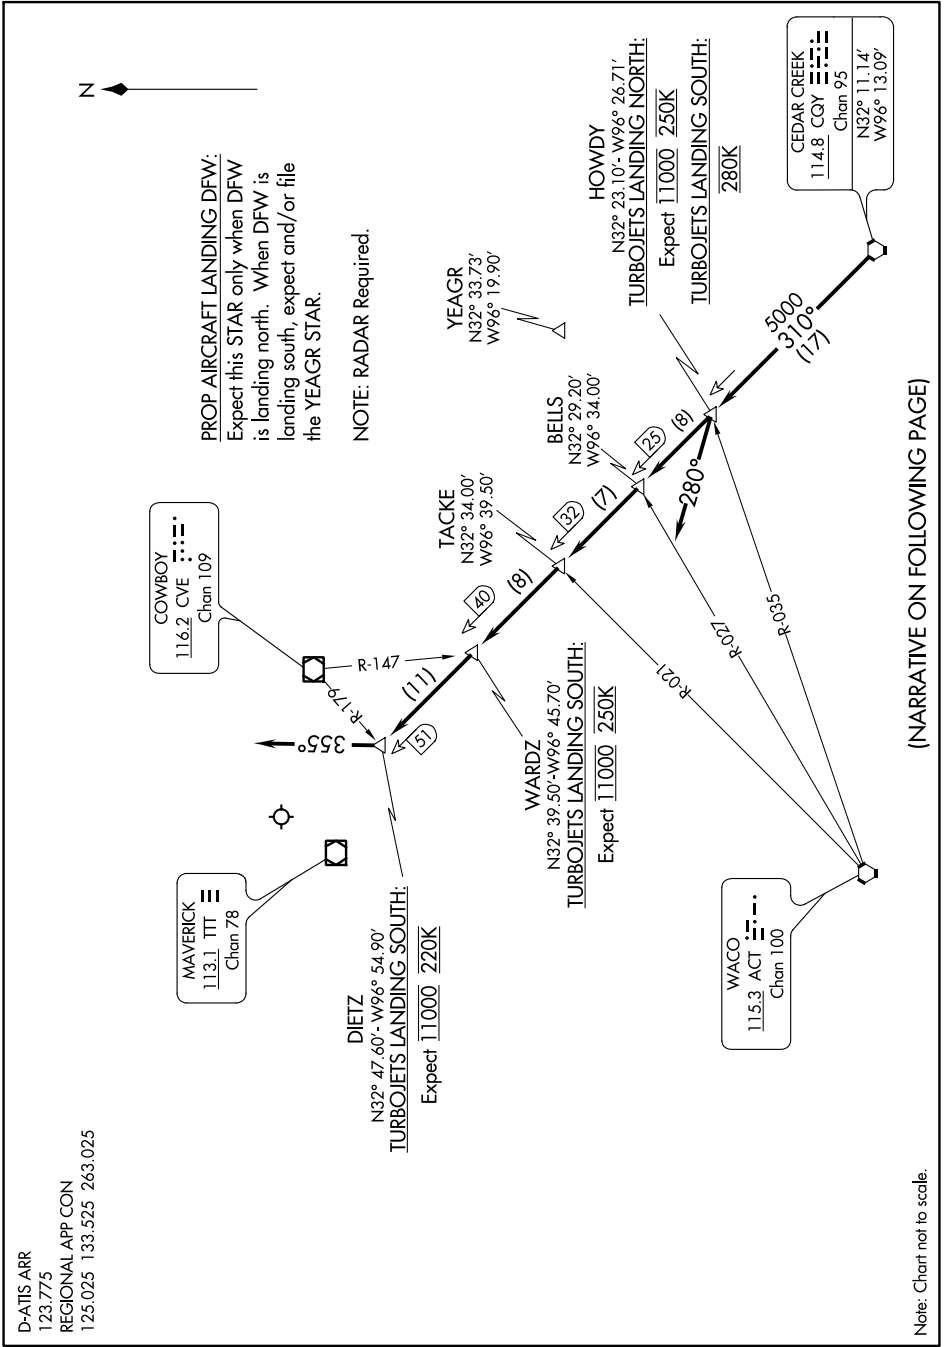

# CEDAR CREEK ONE ARRIVAL

## Arrival Routes

SC-2, 15 JUL 2021 to 12 AUG 2021

D-ATIS ARR  
123.775  
REGIONAL APP CON  
125.025 133.525 263.025

## Arrival Routes

(NARRATIVE ON FOLLOWING PAGE)

SC-2, 15 JUL 2021 to 12 AUG 2021

Note: Chart not to scale.