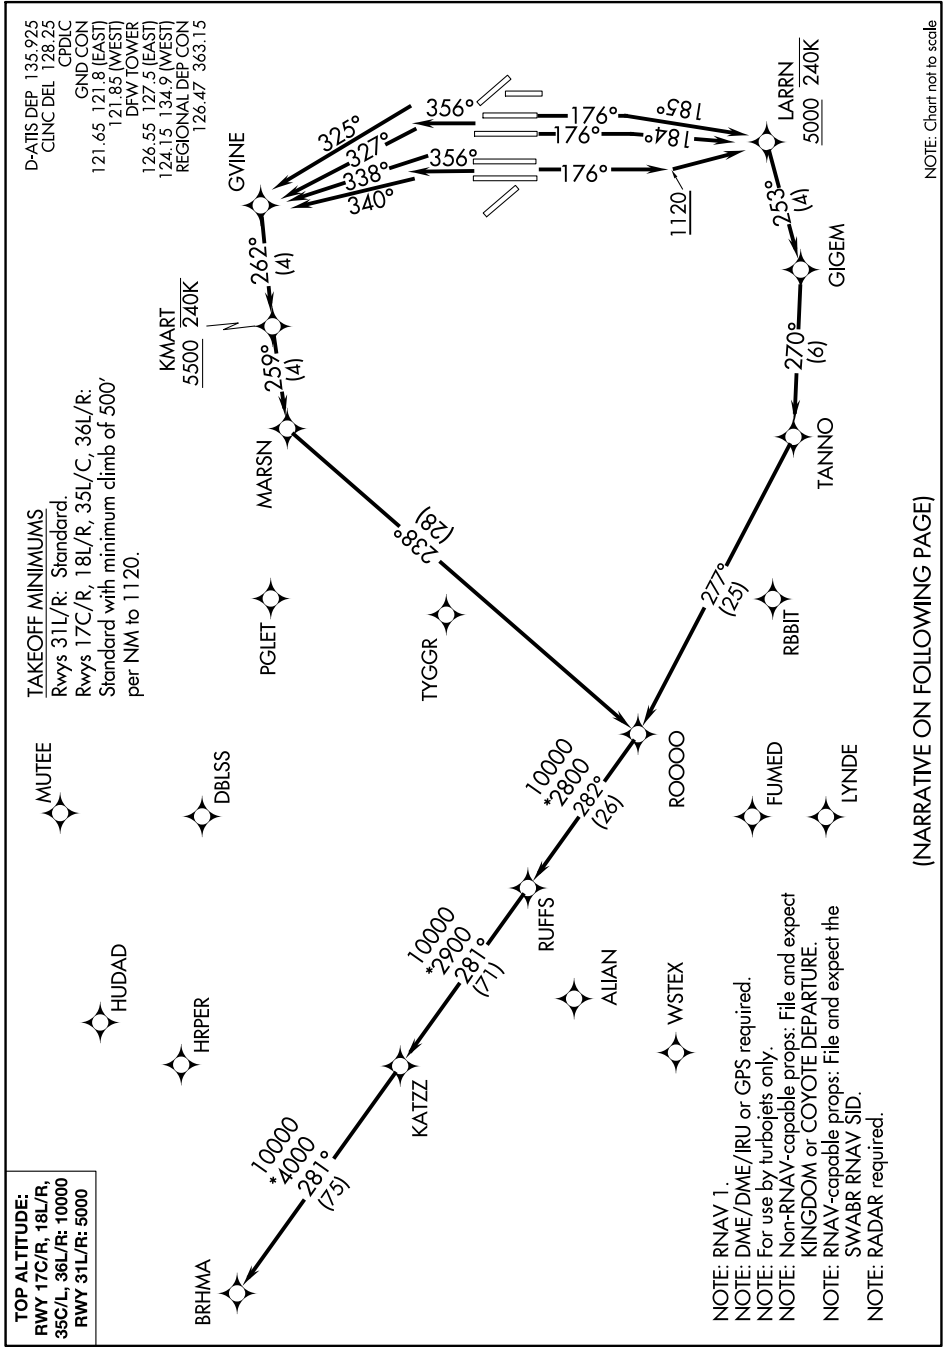

KATZZ TWO DEPARTURE (RNAV)

SC-2, 15 JUL 2021 to 12 AUG 2021

NOTE: Chart not to scale

(NARRATIVE ON FOLLOWING PAGE)

SC-2, 15 JUL 2021 to 12 AUG 2021

KATZZ TWO DEPARTURE (RNAV)

(KATZZ2.KATZZ) 04FEB16