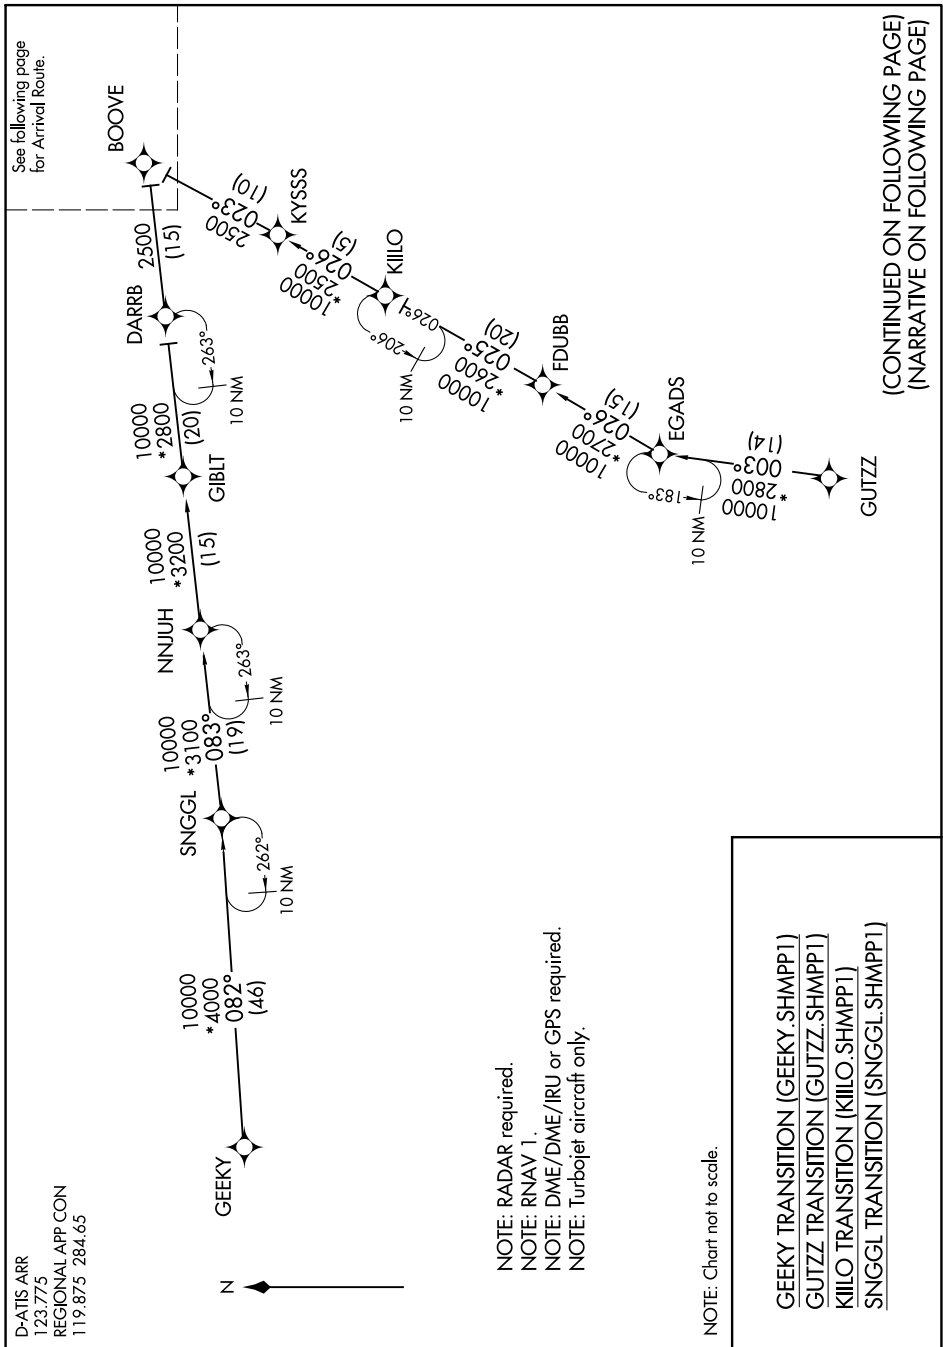

SHMPP ONE ARRIVAL (RNAV) Transition Routes

SC-2, 15 JUL 2021 to 12 AUG 2021

(CONTINUED ON FOLLOWING PAGE)
(NARRATIVE ON FOLLOWING PAGE)

SC-2, 15 JUL 2021 to 12 AUG 2021

SHMPP ONE ARRIVAL (RNAV) Transition Routes