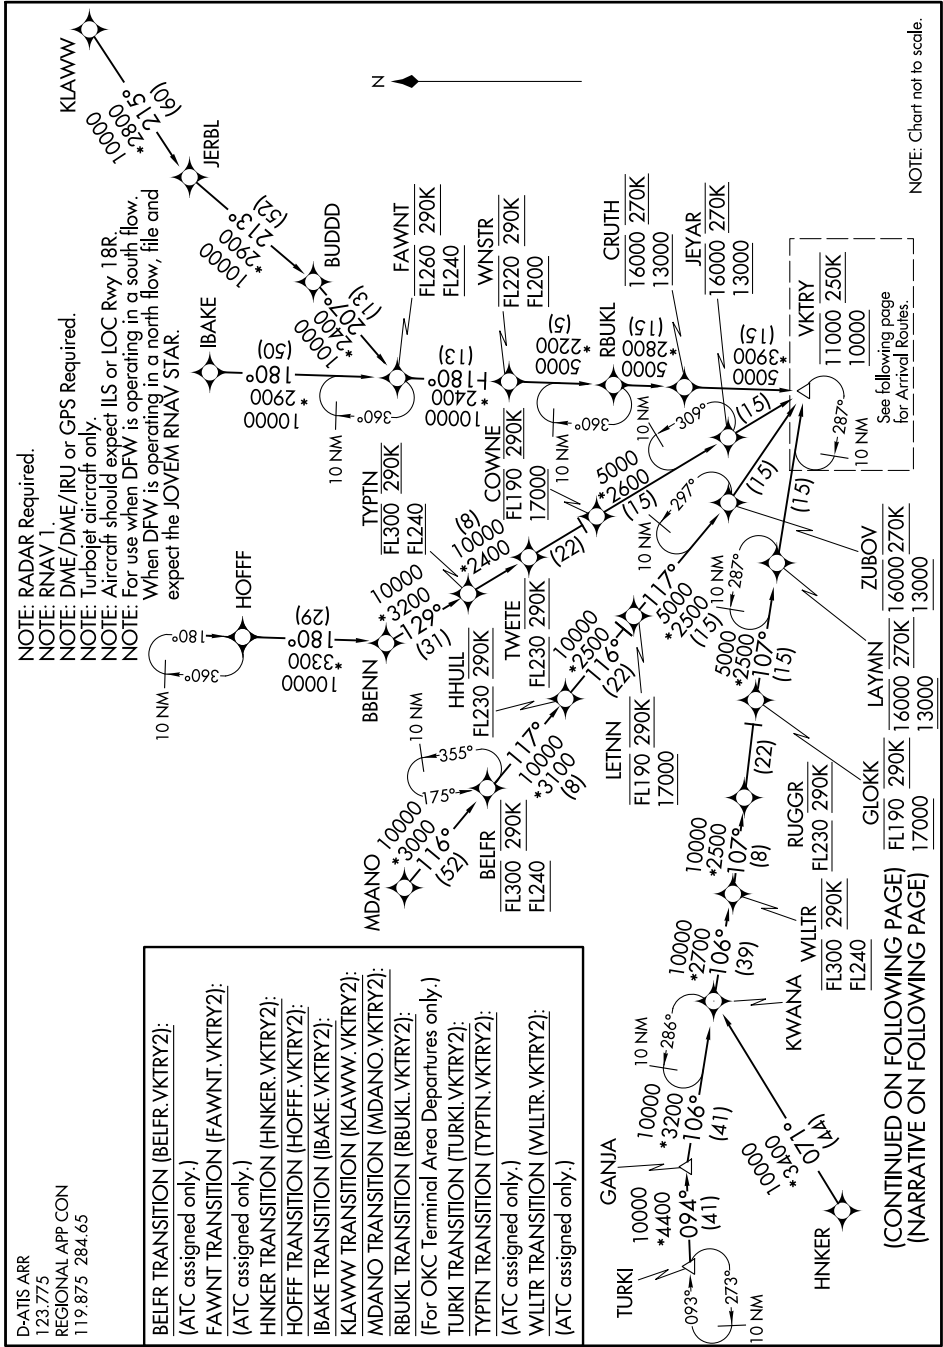

VKTRY TWO ARRIVAL (RNAV) Transition Routes

SC-2, 15 JUL 2021 to 12 AUG 2021

D-ATIS ARR
123.775
REGIONAL APP CON
119.875 284.65

BELFR TRANSITION (BELFR.VKTRY2): (ATC assigned only.)	
FAWNT TRANSITION (FAWNT.VKTRY2): (ATC assigned only.)	
HNKER TRANSITION (HNKER.VKTRY2): (ATC assigned only.)	
HOFF TRANSITION (HOFF.VKTRY2): (ATC assigned only.)	
IBAKE TRANSITION (IBAKE.VKTRY2): (ATC assigned only.)	
KLAWW TRANSITION (KLAWW.VKTRY2): (ATC assigned only.)	
MDANO TRANSITION (MDANO.VKTRY2): (ATC assigned only.)	
RBUKL TRANSITION (RBUKL.VKTRY2): (ATC assigned only.)	
(For OKC Terminal Area Departures only.)	
TURKI TRANSITION (TURKI.VKTRY2): (ATC assigned only.)	
TYPTN TRANSITION (TYPTN.VKTRY2): (ATC assigned only.)	
WLLTR TRANSITION (WLLTR.VKTRY2): (ATC assigned only.)	

(CONTINUED ON FOLLOWING PAGE)
(NARRATIVE ON FOLLOWING PAGE)

SC-2, 15 JUL 2021 to 12 AUG 2021

VKTRY TWO ARRIVAL (RNAV) Transition Routes