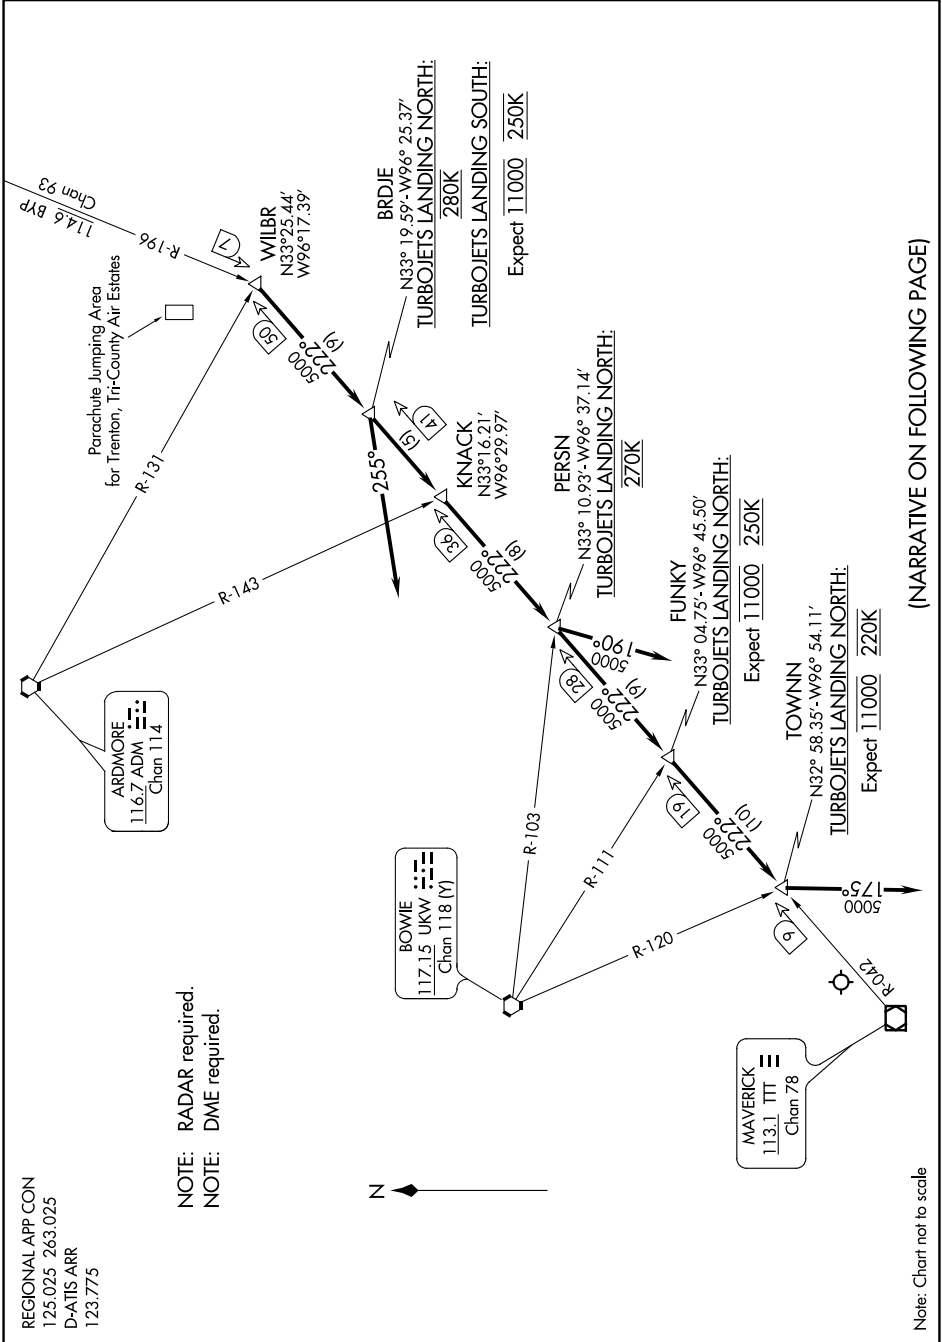

# WILBR SIX ARRIVAL

## Arrival Routes

SC-2, 15 JUL 2021 to 12 AUG 2021

(NARRATIVE ON FOLLOWING PAGE)

SC-2, 15 JUL 2021 to 12 AUG 2021