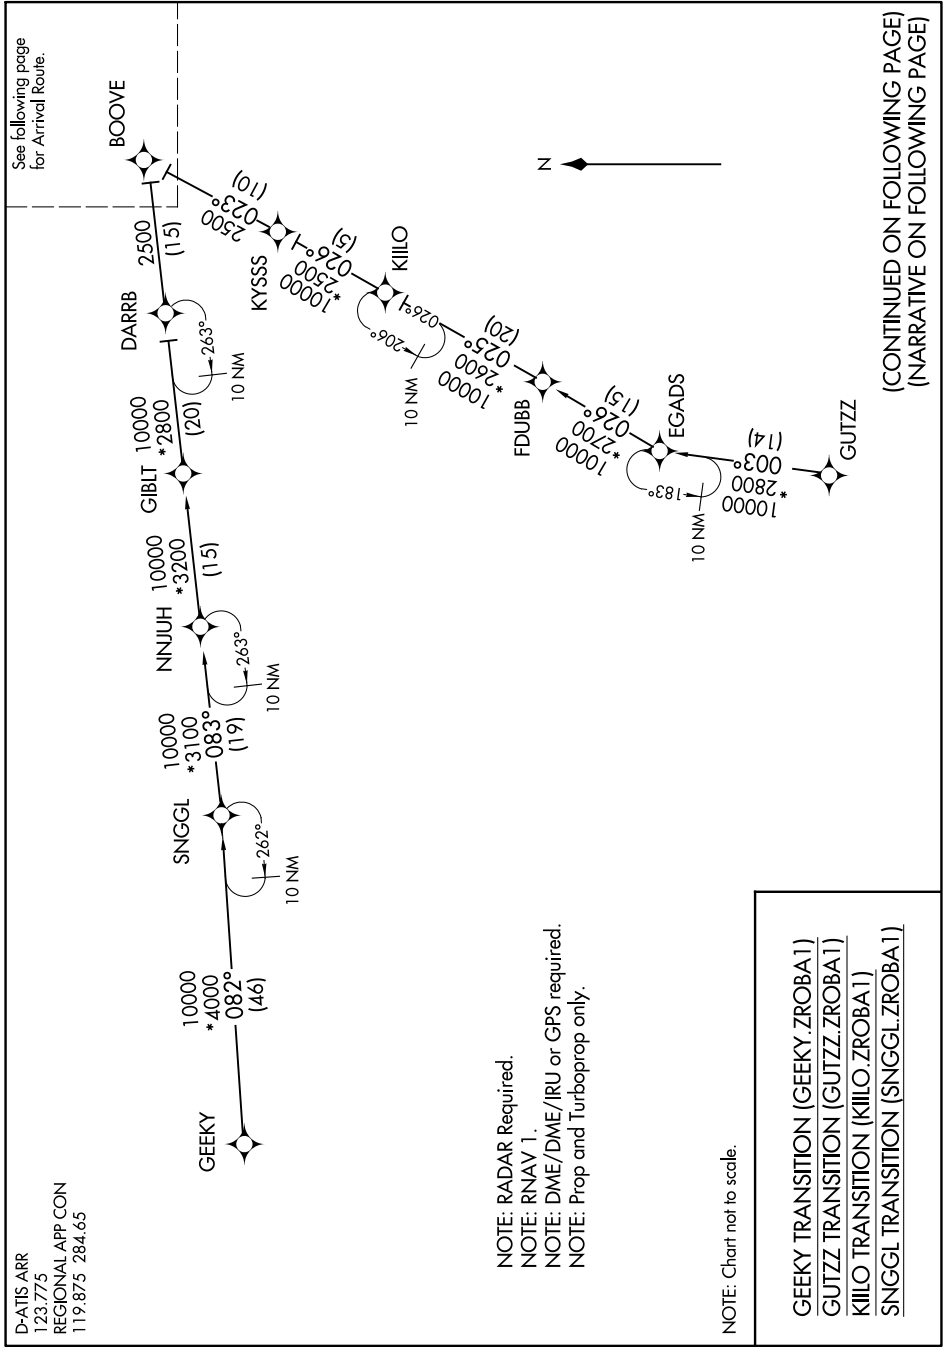

# ZROBA ONE ARRIVAL (RNAV) Transition Routes

D-ATIS ARR  
123.775  
REGIONAL APP CON  
119.875 284.65

- NOTE: RADAR Required.
- NOTE: RNAV 1.
- NOTE: DME/DME/IRU or GPS required.
- NOTE: Prop and Turboprop only.

NOTE: Chart not to scale.

GEEKY TRANSITION (GEEKY.ZROBA1)  
GUTZZ TRANSITION (GUTZZ.ZROBA1)  
KILLO TRANSITION (KILLO.ZROBA1)  
SNGGL TRANSITION (SNGGL.ZROBA1)

(CONTINUED ON FOLLOWING PAGE)  
(NARRATIVE ON FOLLOWING PAGE)

SC-2, 15 JUL 2021 to 12 AUG 2021

SC-2, 15 JUL 2021 to 12 AUG 2021

# ZROBA ONE ARRIVAL (RNAV) Transition Routes