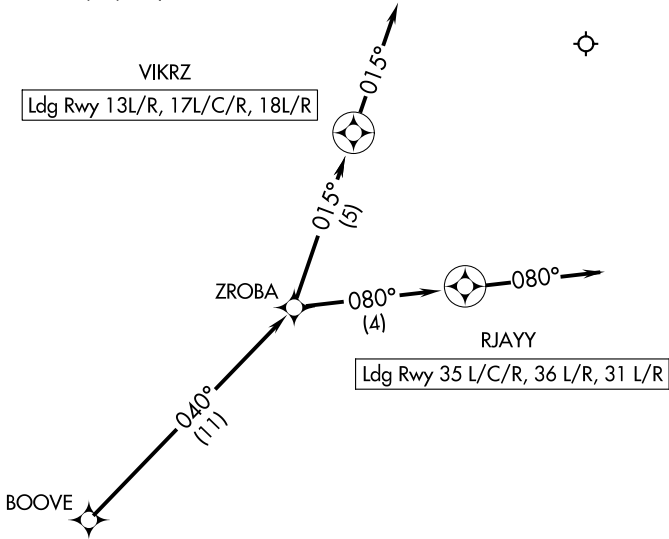

ZROBA ONE ARRIVAL (RNAV) Arrival Route

D-ATIS ARR
123.775
REGIONAL APP CON
119.875 284.65

- NOTE: RADAR Required.
- NOTE: RNAV 1.
- NOTE: DME/DME/IRU or GPS required.
- NOTE: Prop and Turboprop only.

NOTE: Chart not to scale.

ARRIVAL ROUTE DESCRIPTION

From BOOVE on track 040° to ZROBA.

Landing RUNWAYS 13L/R, 17L/C/R, 18L/R: From ZROBA on track 015° to VIKRZ, then on track 015°. Expect RADAR vectors to final approach course.

Landing RUNWAYS 35L/C/R, 36L/R, 31L/R: From ZROBA on track 080° to RJAYY, then on track 080°. Expect RADAR vectors to final approach course.