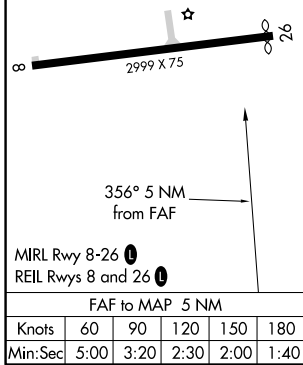

VOR/DME TBD 112.0 Chan 57	APP CRS 356°	Rwy Idg TDZE Apt Elev	N/A N/A 9

VOR or GPS-A
THIBODAUX MUNI (L83)

▽ Obtain local altimeter on CTAF; if not received, use New Orleans Intl (Moisant Field) altimeter setting. △NA	MISSED APPROACH: Climb to 1800 then left turn direct TBD VOR/DME.

NEW ORLEANS APP CON 118.9 256.9	UNICOM 122.8 (CTAF) 0

CATEGORY	A	B	C	D
CIRCLING	660-1	651 (700-1)	NA	
NEW ORLEANS INTL (MOISANT FIELD) ALTIMETER SETTING MINIMUMS				
CIRCLING	760-1	760-1½	NA	
	751 (800-1)	751 (800-1½)