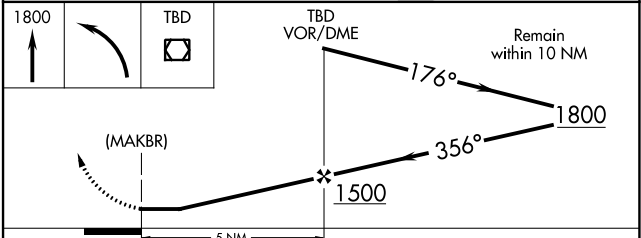

VOR/DME TBD 112.0 Chan 57	APP CRS 356°	Rwy Idg TDZE Apt Elev	N/A N/A 9

VOR or GPS-A
THIBODAUX MUNI (L83)

▽ Obtain local altimeter on CTAF; if not received, use New Orleans Intl (Moisant Field) altimeter setting. △NA	MISSED APPROACH: Climb to 1800 then left turn direct TBD VOR/DME.

NEW ORLEANS APP CON 118.9 256.9	UNICOM 122.8 (CTAF) 0

CATEGORY	A	B	C	D
CIRCLING	660-1	651 (700-1)	NA	
NEW ORLEANS INTL (MOISANT FIELD) ALTIMETER SETTING MINIMUMS				
CIRCLING	760-1	760-1½	NA	
	751 (800-1)	751 (800-1½)