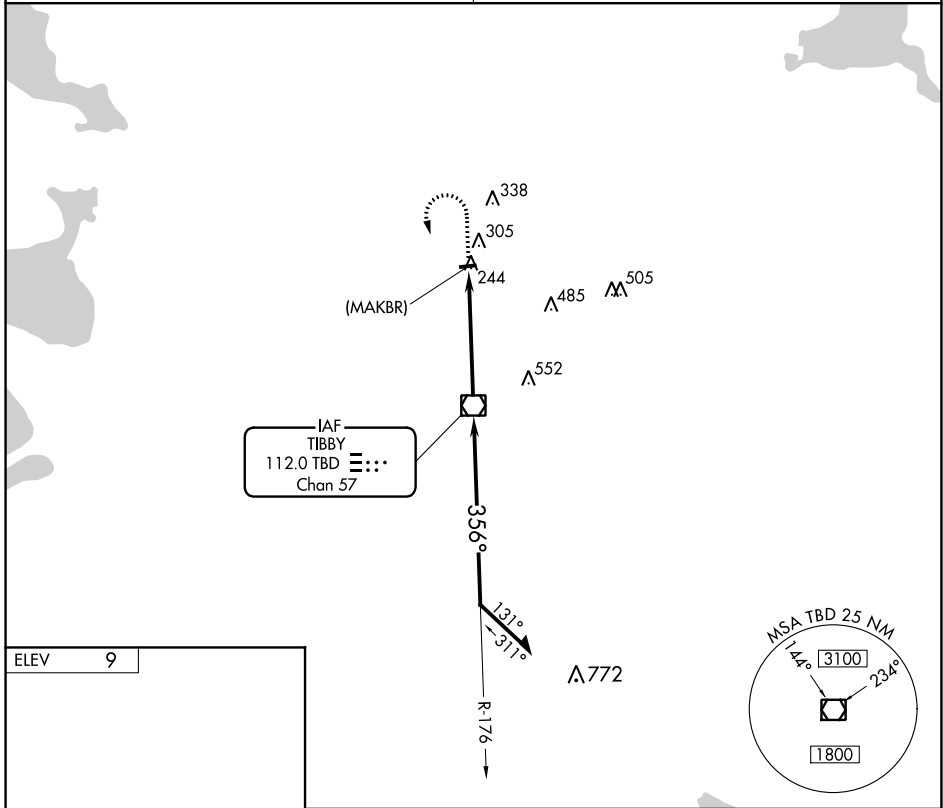

VOR/DME TBD 112.0 Chan 57	APP CRS 356°	Rwy Idg TDZE Apt Elev	N/A N/A 9
---	------------------------	-----------------------------	--------------------------------------

VOR or GPS-A
THIBODAUX MUNI (L83)

<p>▽ Obtain local altimeter on CTAF; if not received, use New Orleans Intl (Moisant Field) altimeter setting.</p> <p>△NA</p>	<p>MISSED APPROACH: Climb to 1800 then left turn direct TBD VOR/DME.</p>
--	--

<p>NEW ORLEANS APP CON 118.9 256.9</p>	<p>UNICOM 122.8 (CTAF) 0</p>
---	---

CATEGORY	A	B	C	D
CIRCLING	660-1	651 (700-1)	NA	
NEW ORLEANS INTL (MOISANT FIELD) ALTIMETER SETTING MINIMUMS				
CIRCLING	760-1	760-1½	NA	
	751 (800-1)	751 (800-1½)		