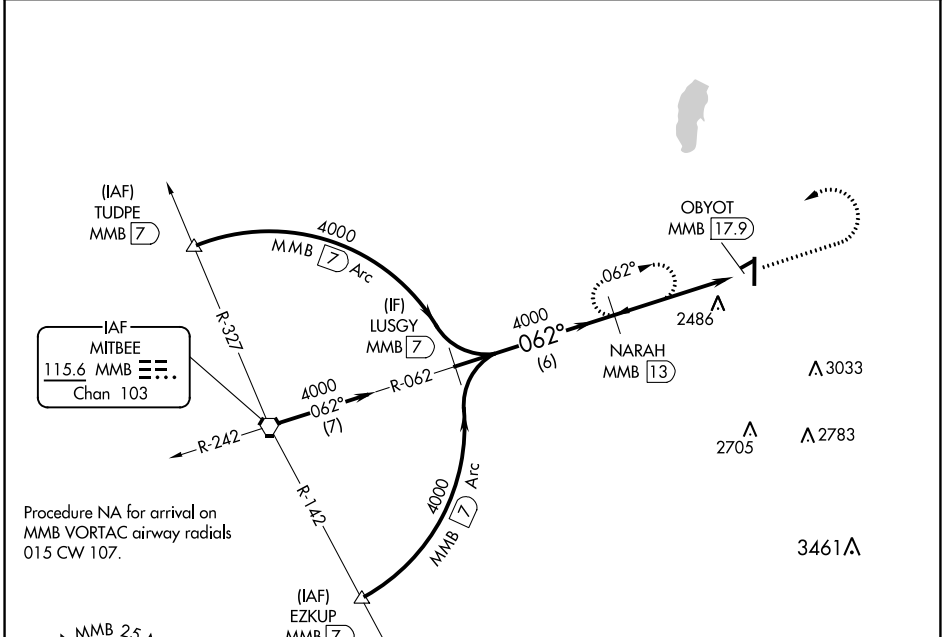

VORTAC MMB 115.6 Chan 103	APP CRS 062°	Rwy Idg TDZE Apt Elev N/A N/A 2189
---	------------------------	--

VOR/DME-A

WEST WOODWARD (WWR)

⚠ When local altimeter setting not received, use Gage altimeter setting and increase all MDA 40 feet.
⚠ Circling Rwy 5, 23 NA at night.

MISSED APPROACH: Climb to 4000, then left turn via MMB NARAH R-062 to NARAH/MMB VORTAC 13 DME and hold.

AWOS-3 118.425	KANSAS CITY CENTER 126.95 379.2	UNICOM 122.8 (CTAF) 0
--------------------------	---	---------------------------------

CATEGORY	A	B	C	D
CIRCLING	2820-1	631 (700-1)	2860-2 671 (700-2)	2860-2¼ 671 (700-2¼)

SC-1, 15 JUL 2021 to 12 AUG 2021

SC-1, 15 JUL 2021 to 12 AUG 2021