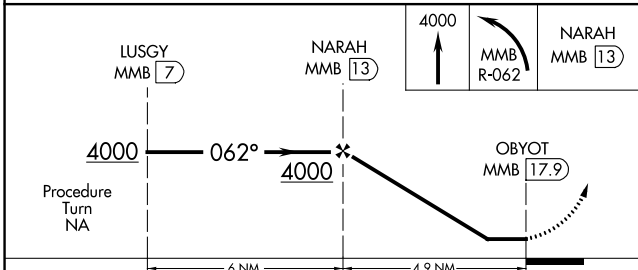

VORTAC MMB 115.6 Chan 103	APP CRS 062°	Rwy Idg TDZE Apt Elev N/A N/A 2189
---	------------------------	--

VOR/DME-A

WEST WOODWARD (WWR)

⚠ When local altimeter setting not received, use Gage altimeter setting and increase all MDA 40 feet.
⚠ Circling Rwy 5, 23 NA at night.

MISSED APPROACH: Climb to 4000, then left turn via MMB NARAH R-062 to NARAH/MMB VORTAC 13 DME and hold.

AWOS-3 118.425	KANSAS CITY CENTER 126.95 379.2	UNICOM 122.8 (CTAF) 0
--------------------------	---	---------------------------------

CATEGORY	A	B	C	D
CIRCLING	2820-1	631 (700-1)	2860-2 671 (700-2)	2860-2¼ 671 (700-2¼)

SC-1, 15 JUL 2021 to 12 AUG 2021

SC-1, 15 JUL 2021 to 12 AUG 2021