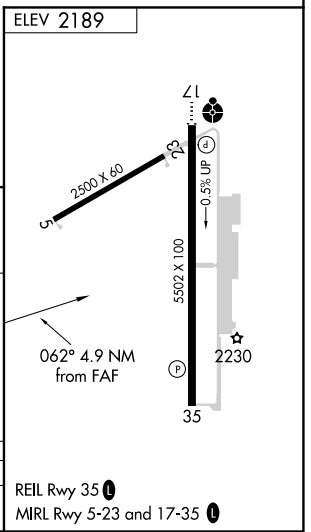

VORTAC MMB 115.6 Chan 103	APP CRS 062°	Rwy Idg TDZE Apt Elev N/A N/A 2189
---	------------------------	--

VOR/DME-A

WEST WOODWARD (WWR)

⚠ When local altimeter setting not received, use Gage altimeter setting and increase all MDA 40 feet.
⚠ Circling Rwy 5, 23 NA at night.

MISSED APPROACH: Climb to 4000, then left turn via MMB NARAH R-062 to NARAH/MMB VORTAC 13 DME and hold.

AWOS-3 118.425	KANSAS CITY CENTER 126.95 379.2	UNICOM 122.8 (CTAF) 0
--------------------------	---	---------------------------------

CATEGORY	A	B	C	D
CIRCLING	2820-1	631 (700-1)	2860-2 671 (700-2)	2860-2¼ 671 (700-2¼)

SC-1, 15 JUL 2021 to 12 AUG 2021

SC-1, 15 JUL 2021 to 12 AUG 2021