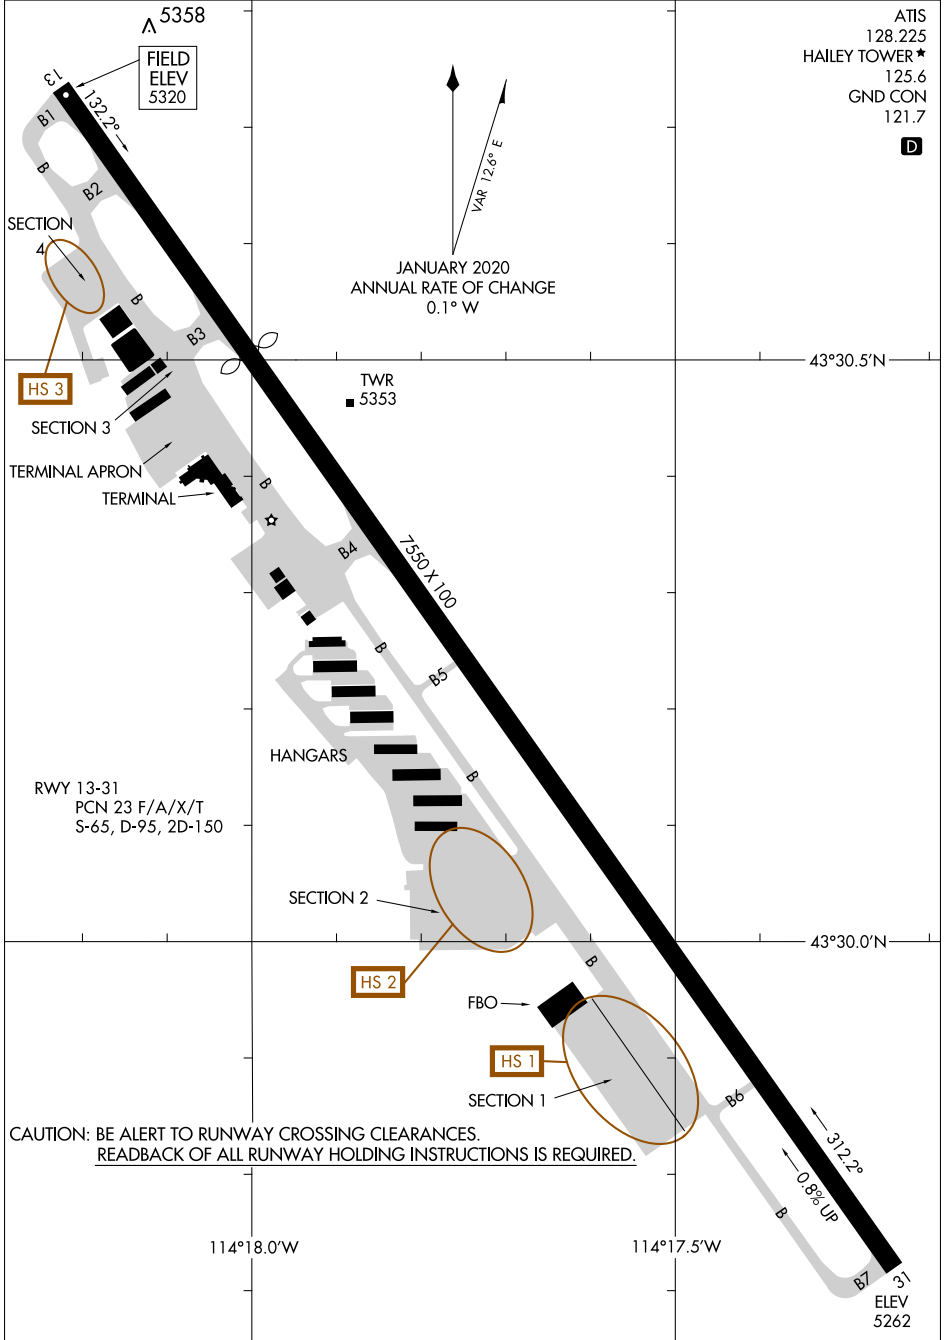

21112

# AIRPORT DIAGRAM

AL-6239 (FAA)

FRIEDMAN MEML (SUN)

HAILEY, IDAHO

NW-1, 15 JUL 2021 to 12 AUG 2021

NW-1, 15 JUL 2021 to 12 AUG 2021

# AIRPORT DIAGRAM

21112

FRIEDMAN MEML (SUN)

HAILEY, IDAHO