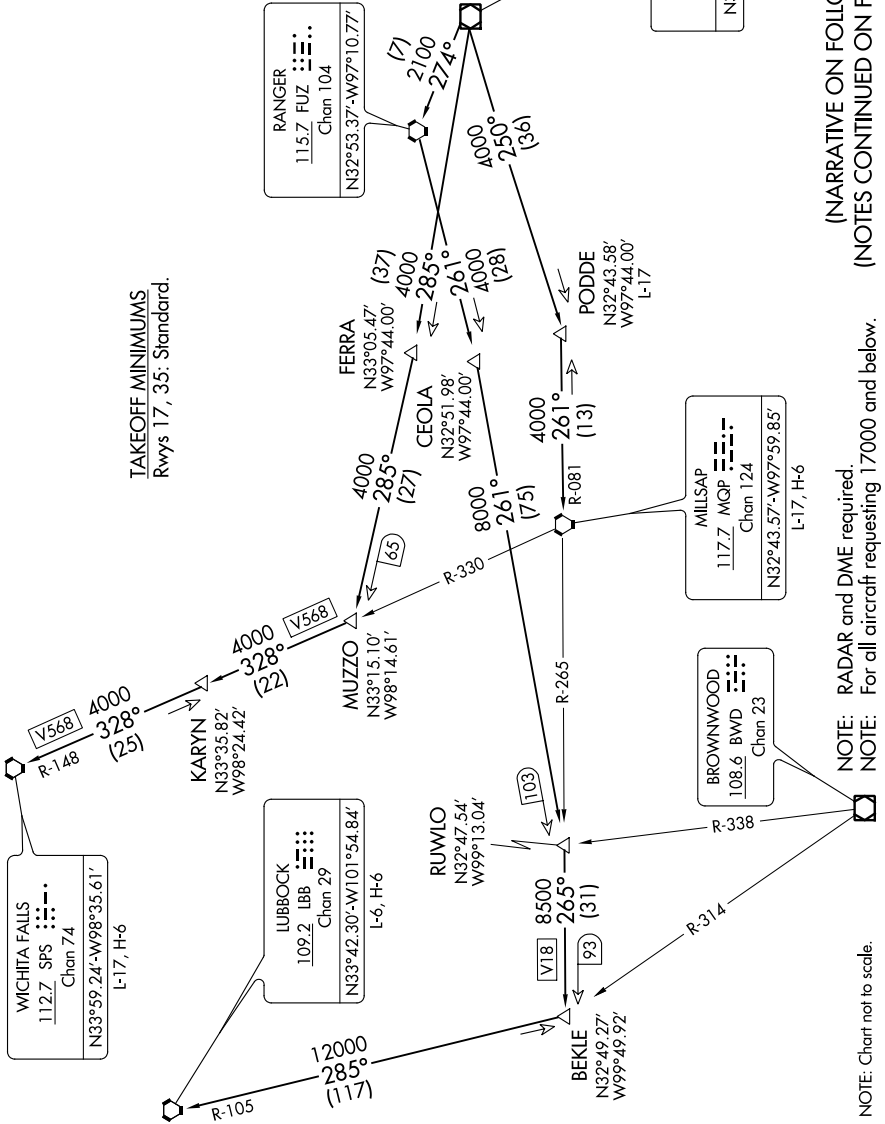

# KINGDOM NINE DEPARTURE

CTAF  
122.8  
REGIONAL DEP CON  
124.3 282.275

TAKEOFF MINIMUMS  
Rwys 17, 35: Standard.

(NARRATIVE ON FOLLOWING PAGE)  
(NOTES CONTINUED ON FOLLOWING PAGE)

NOTE: RADAR and DME required.  
NOTE: For all aircraft requesting 17000 and below.

NOTE: Chart not to scale.

SC-2, 15 JUL 2021 to 12 AUG 2021

SC-2, 15 JUL 2021 to 12 AUG 2021

# KINGDOM NINE DEPARTURE