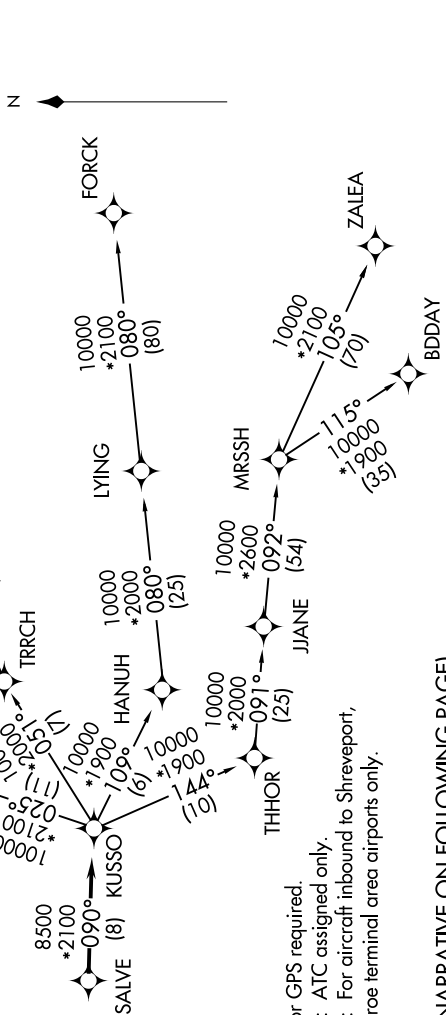

KUSSO EIGHT DEPARTURE (RNAV)

ROCKWALL, TEXAS

SC-2, 15 JUL 2021 to 12 AUG 2021

**TOP ALTITUDE:
ASSIGNED BY ATC**

CTAF
122.8
REGIONAL DEP CON
124.3 282.275

TAKEOFF MINIMUMS
Rwys 17, 35: Standard.

- NOTE: RADAR required.
- NOTE: RNAV 1.
- NOTE: DME/DME/IRU or GPS required.
- NOTE: BDDAY transition: ATC assigned only.
- NOTE: MRSSH transition: For aircraft inbound to Shreveport, Jackson and Monroe terminal area airports only.

(NARRATIVE ON FOLLOWING PAGE)

NOTE: Chart not to scale.

SC-2, 15 JUL 2021 to 12 AUG 2021