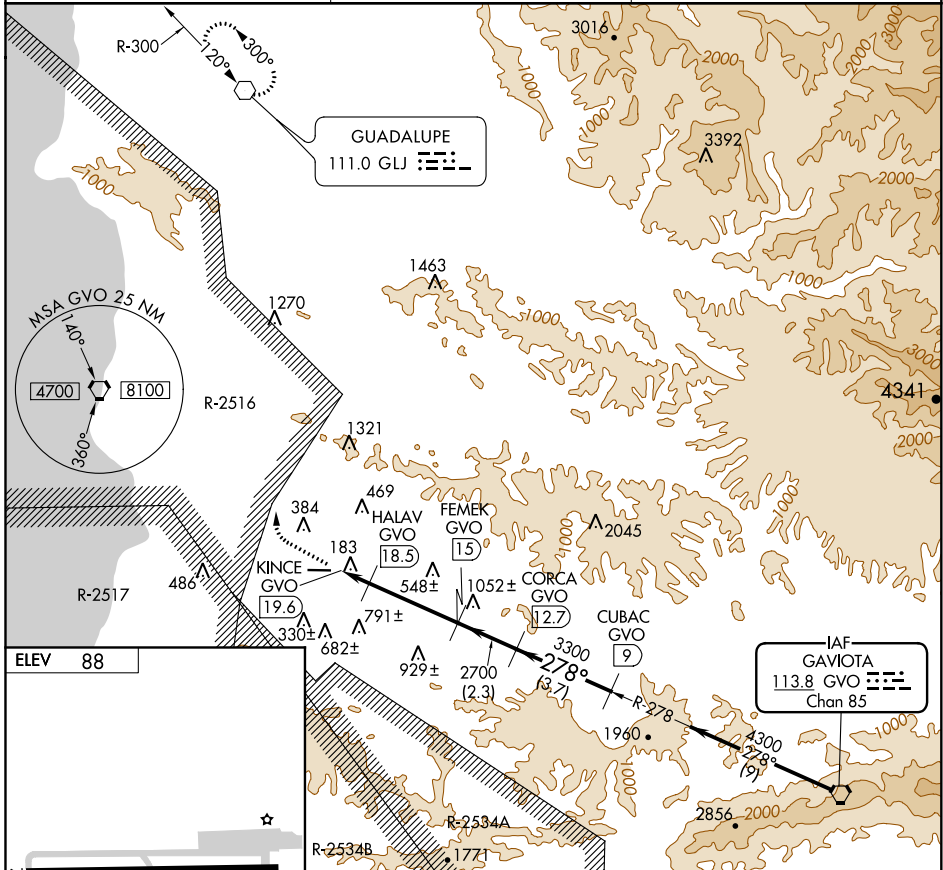

VORTAC GVO 113.8 Chan 85	APP CRS 278°	Rwy Idg TDZE Apt Elev	N/A N/A 88
---------------------------------------	------------------------	-----------------------------	---------------------------------------

VOR/DME-A LOMPOC (LPC)

Procedure NA at night.

MISSED APPROACH: Climb to 1400, then climbing right turn to 3500 direct GLJ VOR and hold.

AWOS-3PT 133.875	SANTA BARBARA APP CON* 124.15 327.8	UNICOM 122.7 (CTAF)
----------------------------	---	-------------------------------

REIL Rwy 25	MIRL Rwy 7-25	CATEGORY		A	B	C	D
		CIRCLING	1340-1¼	1340-1½	NA		
			1252 (1300-1¼)	1252 (1300-1½)			

SW-3, 15 JUL 2021 to 12 AUG 2021

SW-3, 15 JUL 2021 to 12 AUG 2021