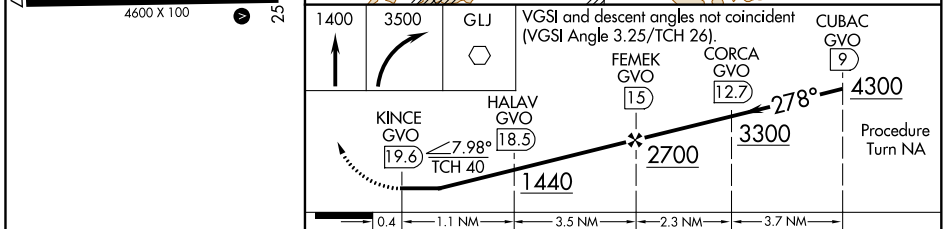

VORTAC GVO 113.8 Chan 85	APP CRS 278°	Rwy Idg TDZE Apt Elev	N/A N/A 88
---------------------------------------	------------------------	-----------------------------	---------------------------------------

VOR/DME-A LOMPOC (LPC)

Procedure NA at night.

MISSED APPROACH: Climb to 1400, then climbing right turn to 3500 direct GLJ VOR and hold.

AWOS-3PT 133.875	SANTA BARBARA APP CON* 124.15 327.8	UNICOM 122.7 (CTAF)
----------------------------	---	-------------------------------