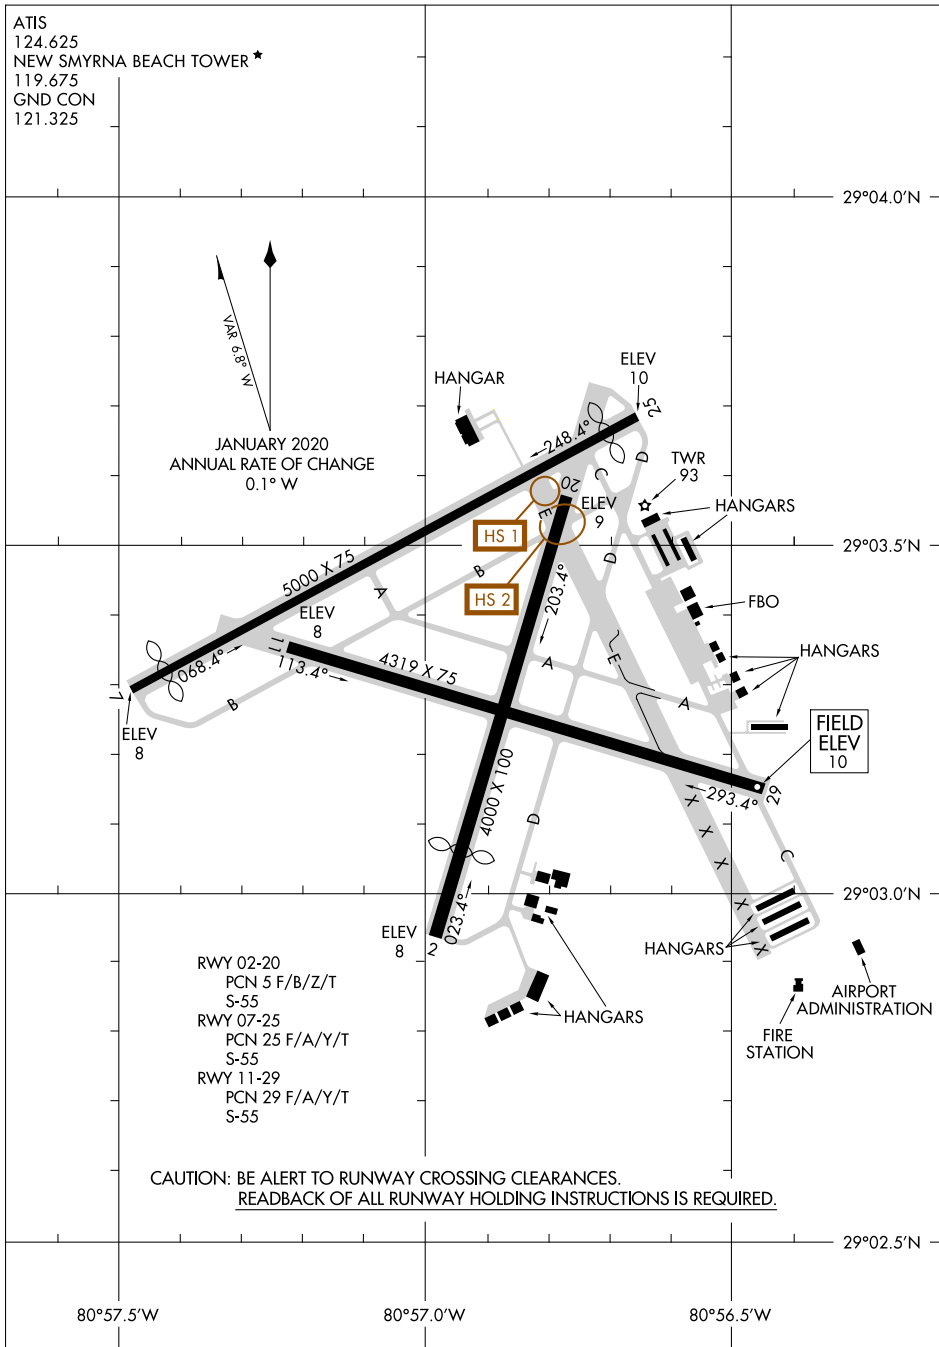

# AIRPORT DIAGRAM

AL-6459 (FAA)

NEW SMYRNA BEACH MUNI (EVB)  
NEW SMYRNA BEACH, FLORIDA

ATIS  
124.625  
NEW SMYRNA BEACH TOWER ★  
119.675  
GND CON  
121.325

SE-3, 15 JUL 2021 to 12 AUG 2021

SE-3, 15 JUL 2021 to 12 AUG 2021

RWY 02-20  
PCN 5 F/B/Z/T  
S-55  
RWY 07-25  
PCN 25 F/A/Y/T  
S-55  
RWY 11-29  
PCN 29 F/A/Y/T  
S-55

CAUTION: BE ALERT TO RUNWAY CROSSING CLEARANCES.  
READBACK OF ALL RUNWAY HOLDING INSTRUCTIONS IS REQUIRED.

# AIRPORT DIAGRAM

NEW SMYRNA BEACH, FLORIDA  
NEW SMYRNA BEACH MUNI (EVB)