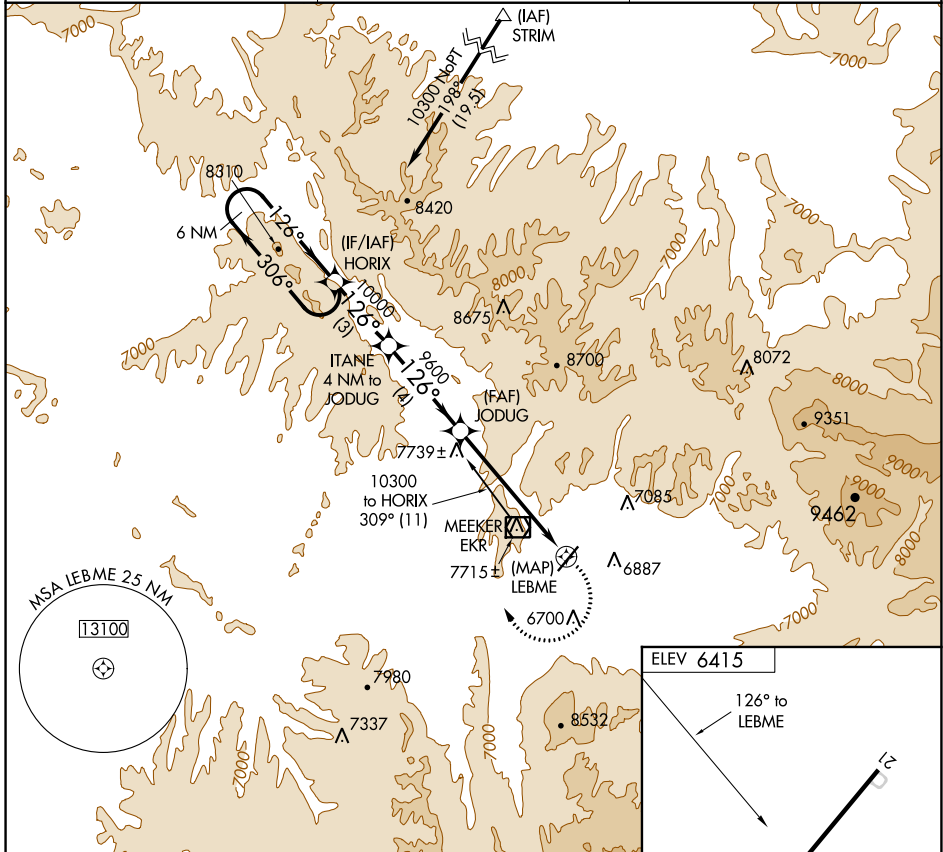

APP CRS 126°	Rwy Idg TDZE Apt Elev	N/A N/A 6415
------------------------	-----------------------------	---

RNAV (GPS)-B

MEEKER COULTER FLD (EEO)

<p>⚠ DME/DME RNP-0.3 NA. Circling not authorized west of Rwy 3-21. Night Landing: Rwy 21 NA.</p> <p>⚠ Helicopter visibility reduction below 1 SM NA.</p>	<p>MISSED APPROACH: Climbing right turn to 10300 direct HORIX WP and hold.</p>
--	---

<p>ASOS 135.525</p>	<p>DENVER CENTER 134.5 327.8</p>	<p>UNICOM 122.8 (CTAF)</p>
--------------------------------	---	---------------------------------------

CATEGORY	A	B	C	D
CIRCLING	7960-1¼ 1545 (1600-1¼)	7960-1½ 1545 (1600-1½)	8440-3 2025 (2100-3)	NA

SW-1, 15 JUL 2021 to 12 AUG 2021

SW-1, 15 JUL 2021 to 12 AUG 2021

MIRL Rwy 3-21
REIL Rwy 3 and 21