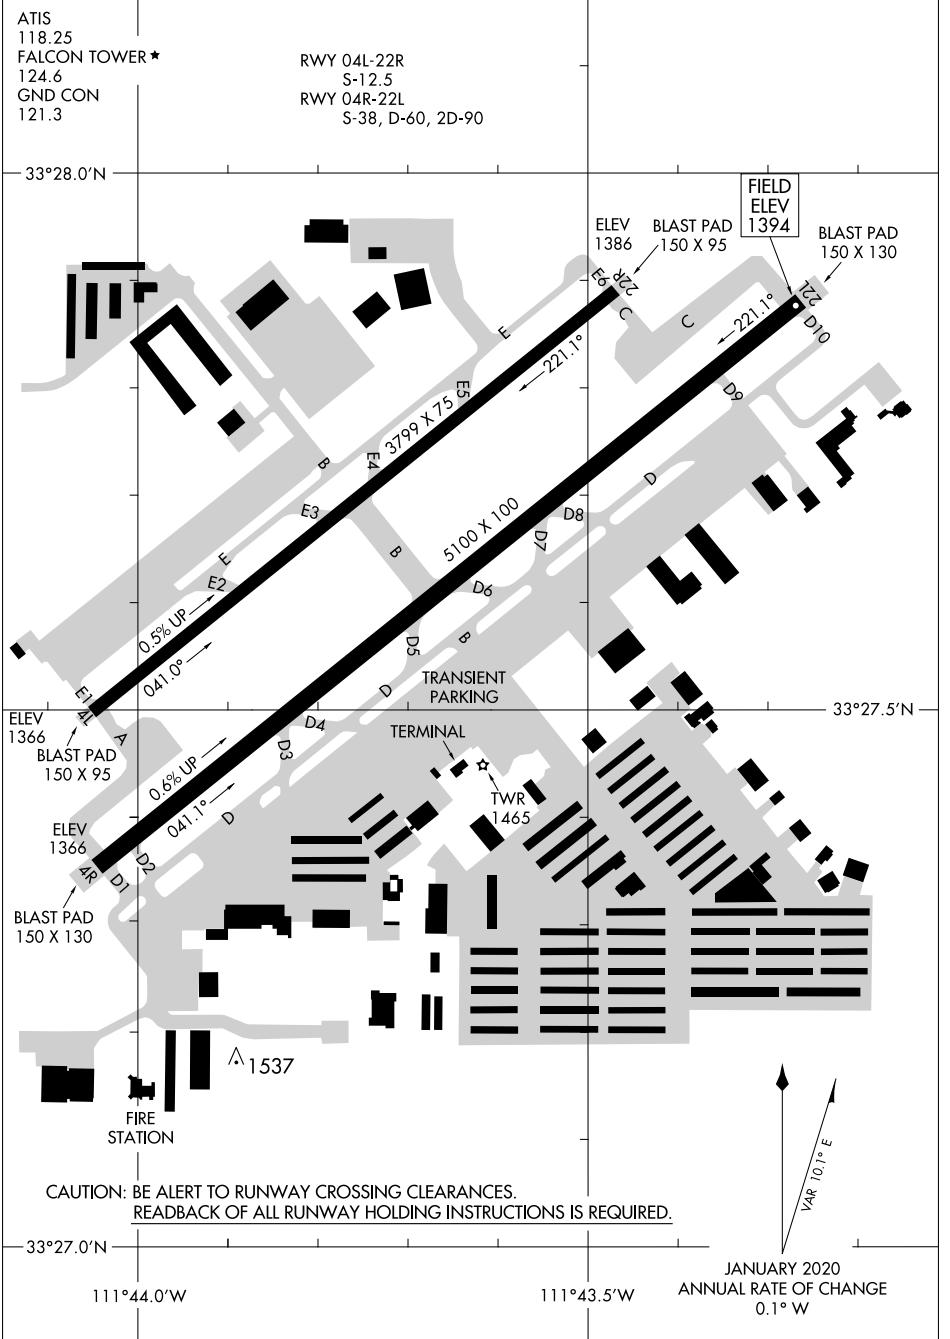

21112

# AIRPORT DIAGRAM

AL-6647 (FAA)

FALCON FLD (F'F'Z)  
MESA, ARIZONA

# AIRPORT DIAGRAM

21112

MESA, ARIZONA  
FALCON FLD (F'F'Z)