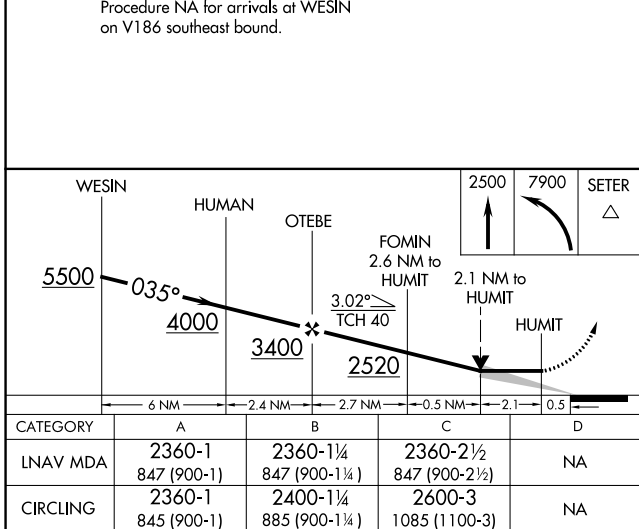

APP CRS **035°**
 Rwy Idg **4315**
 TDZE **1513**
 Apt Elev **1515**

RNAV (GPS) RWY 5

HEMET-RYAN (HMT)

RNP APCH
 MISSED APPROACH: Climb to 2500 then climbing left turn to 7900 direct SETER and hold, continue climb-in-hold to 7900.

AWOS-3PT **118.375** MARCH APP CON * **133.5 306.975** UNICOM **123.0 (CTAF)**

Procedure NA for arrivals at WESIN on V186 southeast bound.

ELEV 1515 TDZE 1513

SW-3, 15 JUL 2021 to 12 AUG 2021

SW-3, 15 JUL 2021 to 12 AUG 2021