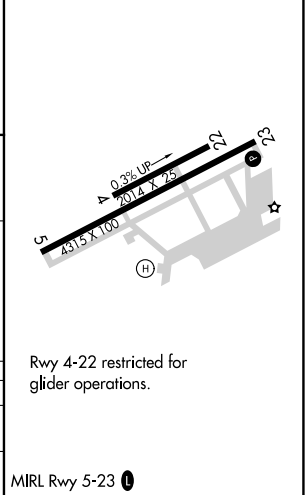

APP CRS **035°**
 Rwy Idg **4315**
 TDZE **1513**
 Apt Elev **1515**

RNAV (GPS) RWY 5

HEMET-RYAN (HMT)

RNP APCH
 MISSED APPROACH: Climb to 2500 then climbing left turn to 7900 direct SETER and hold, continue climb-in-hold to 7900.

AWOS-3PT **118.375** MARCH APP CON * **133.5 306.975** UNICOM **123.0 (CTAF)**

Procedure NA for arrivals at WESIN on V186 southeast bound.

ELEV 1515 TDZE 1513

SW-3, 15 JUL 2021 to 12 AUG 2021

SW-3, 15 JUL 2021 to 12 AUG 2021