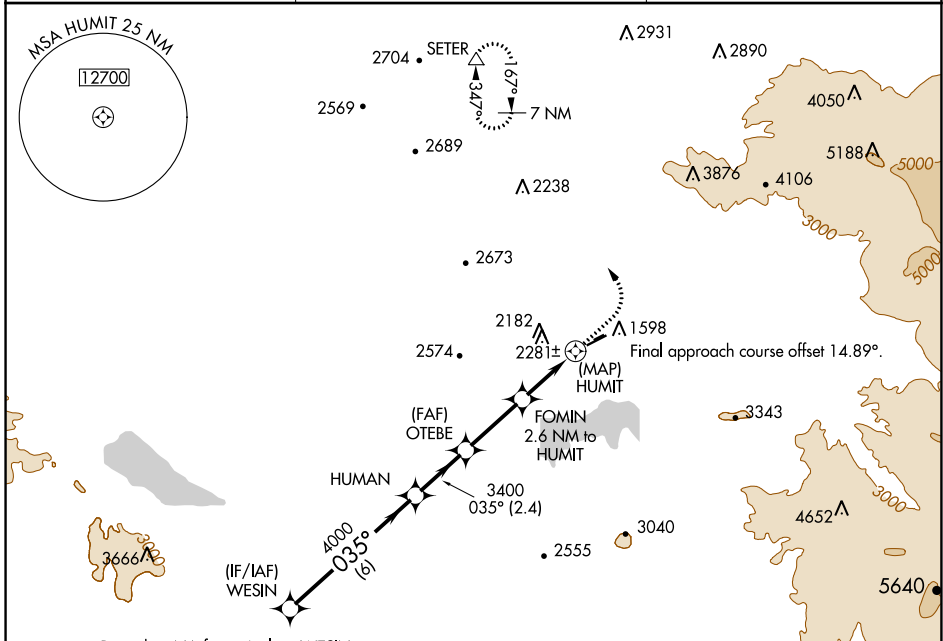

APP CRS **035°**
 Rwy Idg **4315**
 TDZE **1513**
 Apt Elev **1515**

RNAV (GPS) RWY 5

HEMET-RYAN (HMT)

RNP APCH
 MISSED APPROACH: Climb to 2500 then climbing left turn to 7900 direct SETER and hold, continue climb-in-hold to 7900.

AWOS-3PT **118.375** MARCH APP CON * **133.5 306.975** UNICOM **123.0 (CTAF)**

Procedure NA for arrivals at WESIN on V186 southeast bound.

ELEV 1515 TDZE 1513

SW-3, 15 JUL 2021 to 12 AUG 2021

SW-3, 15 JUL 2021 to 12 AUG 2021