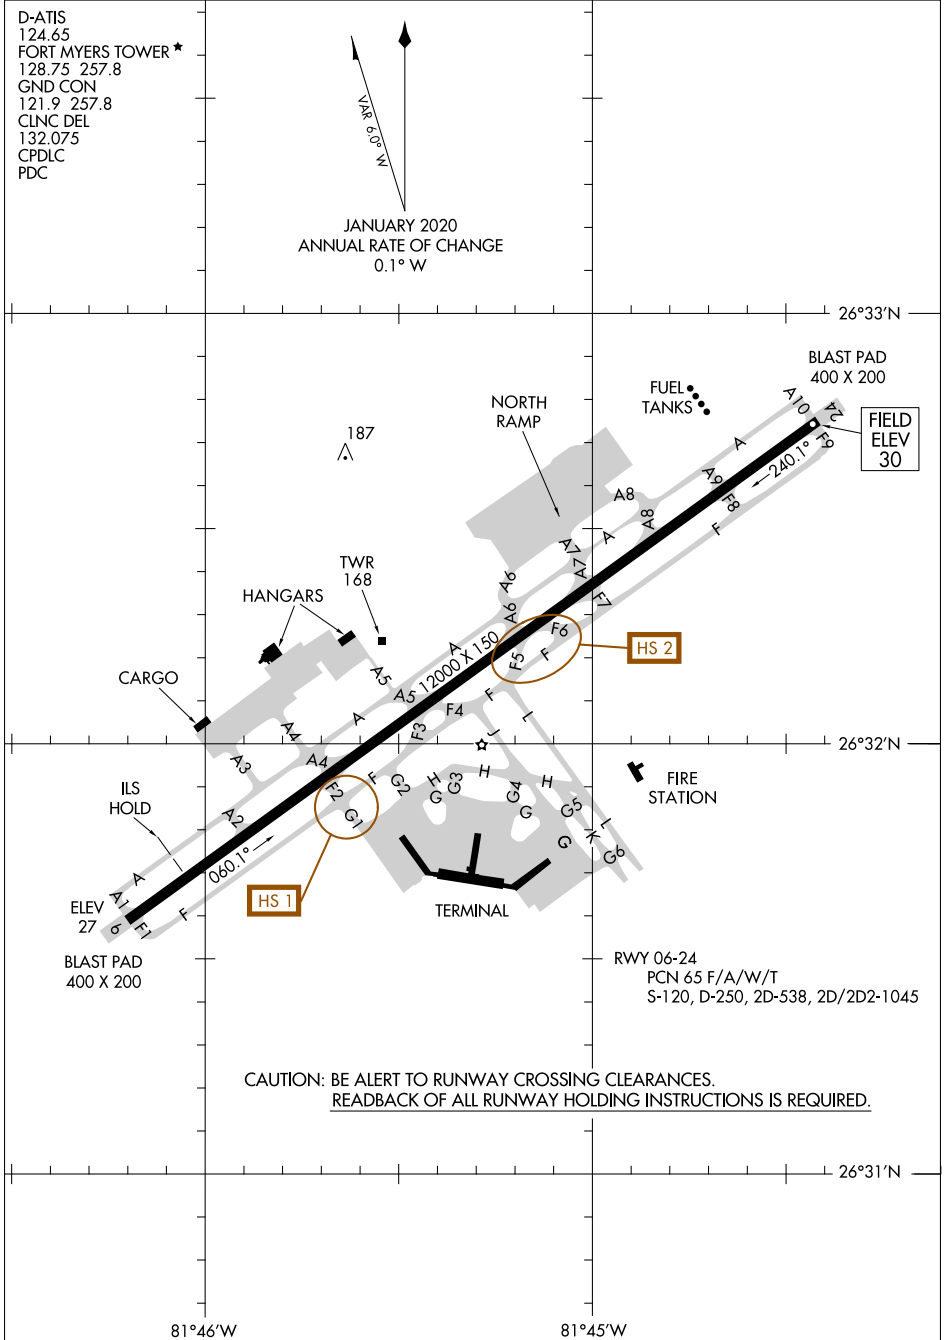

# AIRPORT DIAGRAM

AL-6757 (FAA)

SOUTHWEST FLORIDA INTL (R.S.W)  
FORT MYERS, FLORIDA

D-ATIS  
124.65  
FORT MYERS TOWER ★  
128.75 257.8  
GND CON  
121.9 257.8  
CLNC DEL  
132.075  
CPDLC  
PDC

JANUARY 2020  
ANNUAL RATE OF CHANGE  
0.1° W

SE-3, 15 JUL 2021 to 12 AUG 2021

SE-3, 15 JUL 2021 to 12 AUG 2021

CAUTION: BE ALERT TO RUNWAY CROSSING CLEARANCES.  
READBACK OF ALL RUNWAY HOLDING INSTRUCTIONS IS REQUIRED.

# AIRPORT DIAGRAM

FORT MYERS, FLORIDA  
SOUTHWEST FLORIDA INTL (R.S.W)