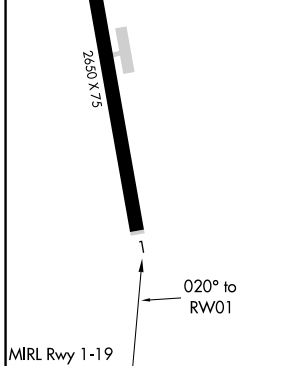

APP CRS	Rwy Idg	2650
020°	TDZE	1953
	Apt Elev	1953

RNAV (GPS) RWY 1

DEERFIELD VALLEY RGNL (4V8)

RNP APCH.

▼ Use Bennington altimeter setting; if not received, use Keene altimeter setting and increase all MDAs 40 feet. Procedure NA at night. Helicopter visibility reduction below 1 SM NA.

▲ NA

MISSED APPROACH: Climbing right turn to 5000 direct GRISY and hold.

DDH ASOS 135.925	BOSTON CENTER 123.75 338.2	UNICOM 122.8 (CTAF)
----------------------------	--------------------------------------	-------------------------------