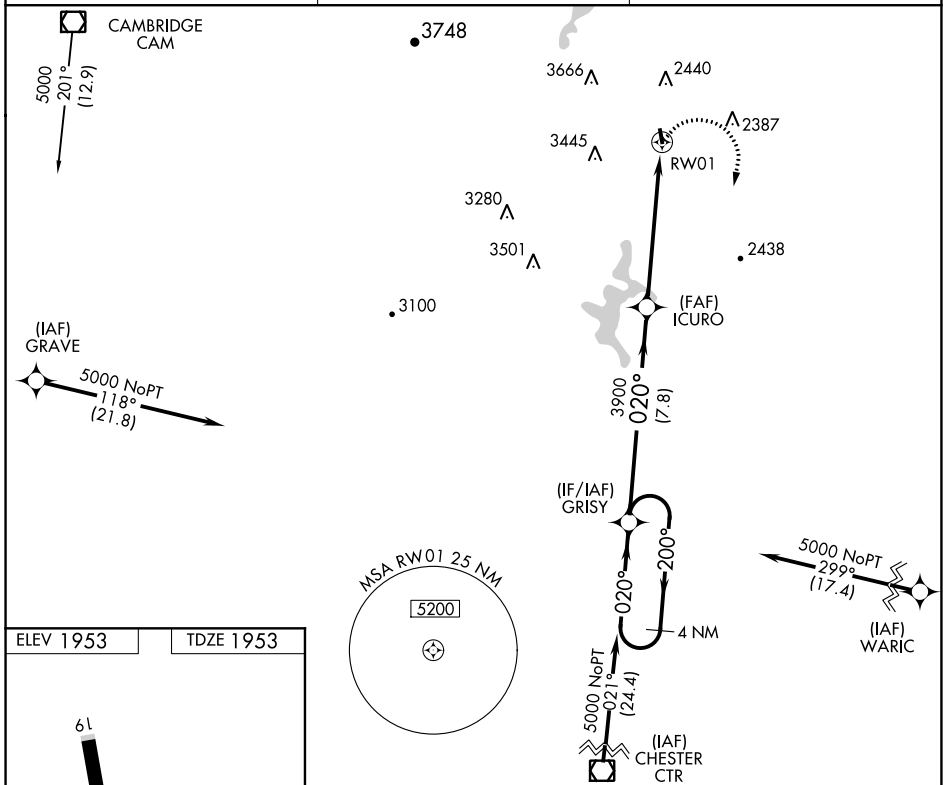

APP CRS	Rwy Idg	2650
020°	TDZE	1953
	Apt Elev	1953

RNAV (GPS) RWY 1

DEERFIELD VALLEY RGNL (4V8)

RNP APCH.

▼ Use Bennington altimeter setting; if not received, use Keene altimeter setting and increase all MDAs 40 feet. Procedure NA at night. Helicopter visibility reduction below 1 SM NA.

▲ NA

MISSED APPROACH: Climbing right turn to 5000 direct GRISY and hold.

DDH ASOS 135.925	BOSTON CENTER 123.75 338.2	UNICOM 122.8 (CTAF)
----------------------------	--------------------------------------	-------------------------------

CATEGORY	A	B	C	D
RNAV MDA	3140-1¼ 1187 (1200-1¼)	3140-1½ 1187 (1200-1½)	NA	
CIRCLING	3160-1¼ 1207 (1300-1¼)	3400-1½ 1447 (1500-1½)	NA	

NE-1, 15 JUL 2021 to 12 AUG 2021

NE-1, 15 JUL 2021 to 12 AUG 2021