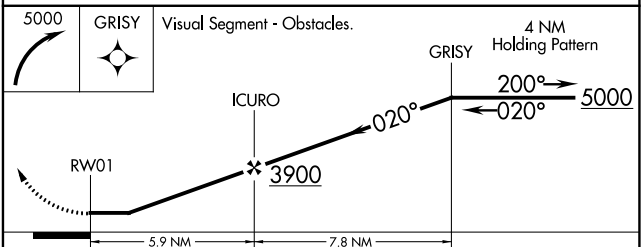

APP CRS	Rwy Idg	2650
020°	TDZE	1953
	Apt Elev	1953

RNAV (GPS) RWY 1

DEERFIELD VALLEY RGNL (4V8)

RNP APCH.

▼ Use Bennington altimeter setting; if not received, use Keene altimeter setting and increase all MDAs 40 feet. Procedure NA at night. Helicopter visibility reduction below 1 SM NA.

▲ NA

MISSED APPROACH: Climbing right turn to 5000 direct GRISY and hold.

DDH ASOS 135.925	BOSTON CENTER 123.75 338.2	UNICOM 122.8 (CTAF)
----------------------------	--------------------------------------	-------------------------------