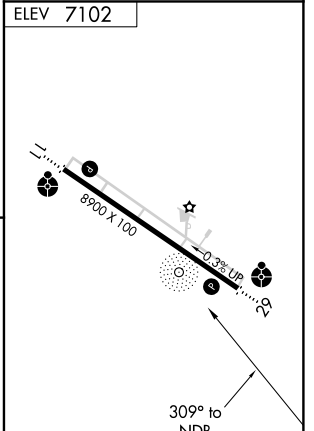

CATEGORY	A	B	C	D	MIRL Rwy 11-29 0
CIRCLING	7940-1¼	838 (900-1¼)	7940-2½ 838 (900-2½)	7940-2¾ 838 (900-2¾)	REIL Rwy 11 and 29 0

NW-1, 15 JUL 2021 to 12 AUG 2021

NW-1, 15 JUL 2021 to 12 AUG 2021