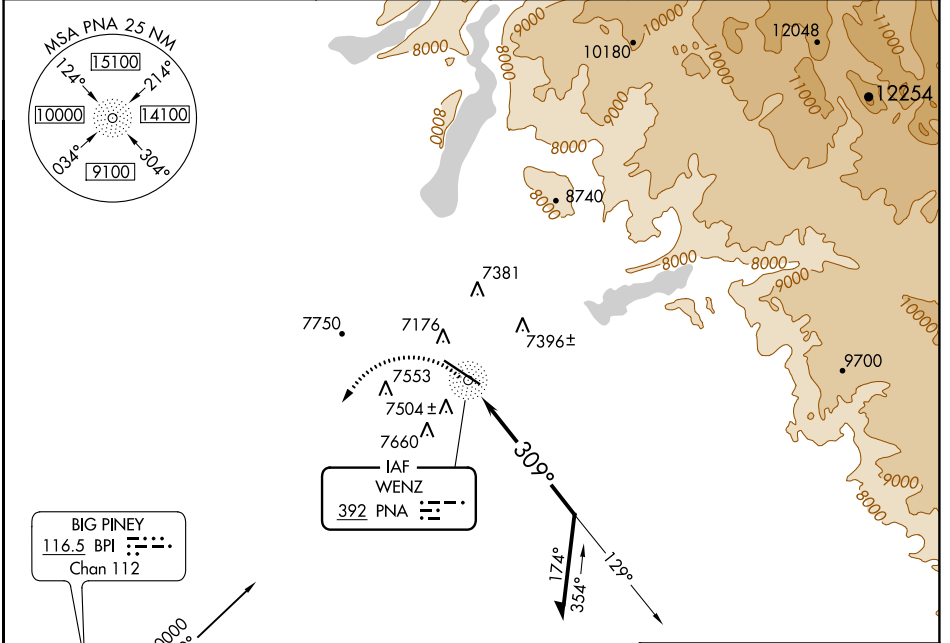

NDB PNA 392	APP CRS 309°	Rwy Idg TDZE Apt Elev N/A N/A 7102
-----------------------	------------------------	--

NDB-A
RALPH WENZ FLD (PNA)

⚠ When local altimeter setting not received, use Miley Meml Fld altimeter setting and increase all MDA 60 feet and visibility Cat C/D ¼ mile.

⚠ MISSED APPROACH: Climbing left turn to 10000 direct BPI VOR/DME and hold.

AWOS-3 118.325	SALT LAKE CENTER 128.35 239.25	UNICOM 122.8 (CTAF) 0
--------------------------	--	---------------------------------

NW-1, 15 JUL 2021 to 12 AUG 2021

NW-1, 15 JUL 2021 to 12 AUG 2021