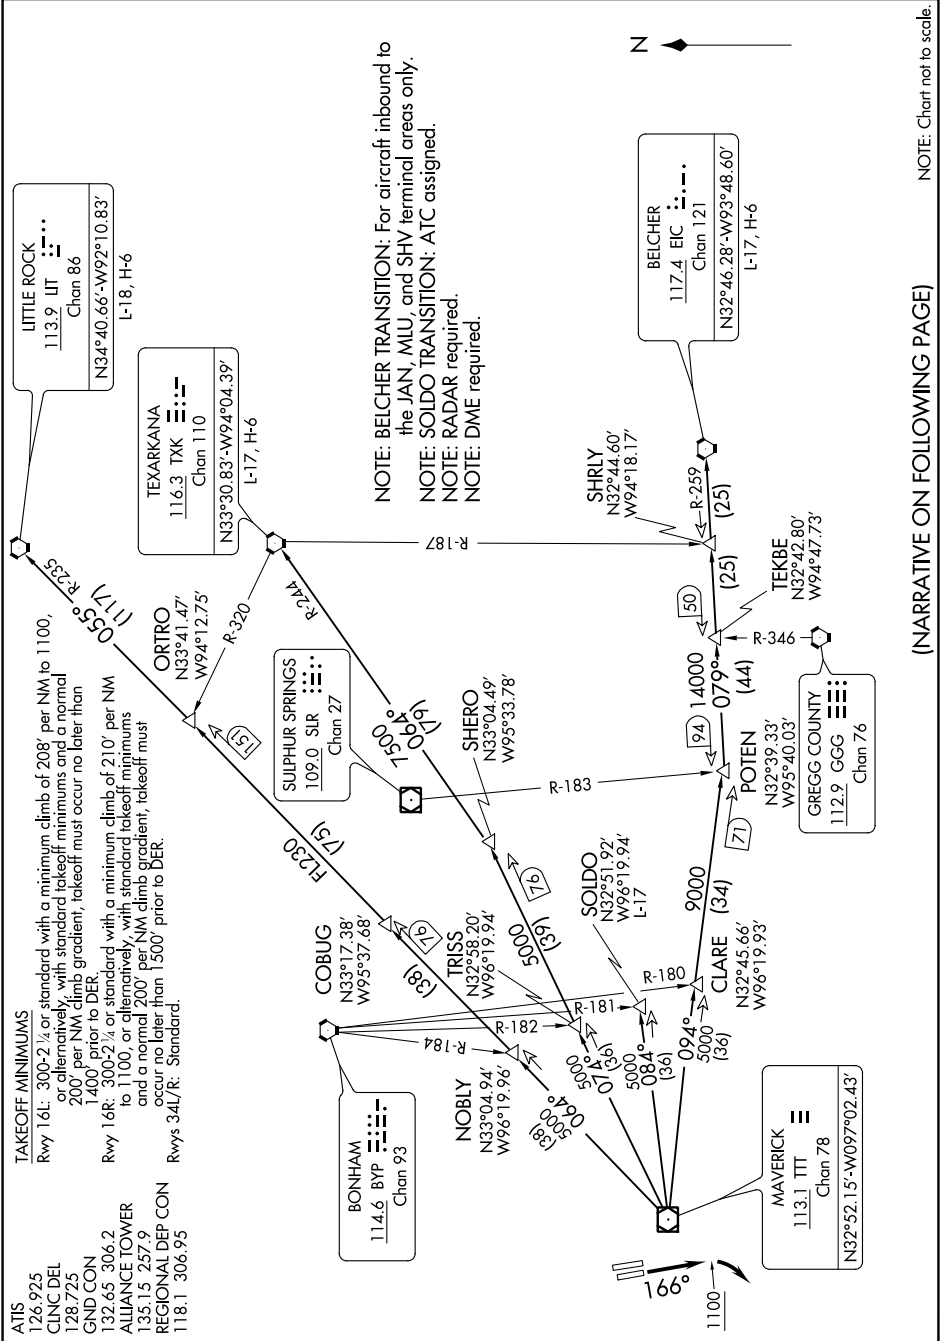

# DALLAS EIGHT DEPARTURE

SC-2, 15 JUL 2021 to 12 AUG 2021

NOTE: Chart not to scale

(NARRATIVE ON FOLLOWING PAGE)

SC-2, 15 JUL 2021 to 12 AUG 2021

# DALLAS EIGHT DEPARTURE