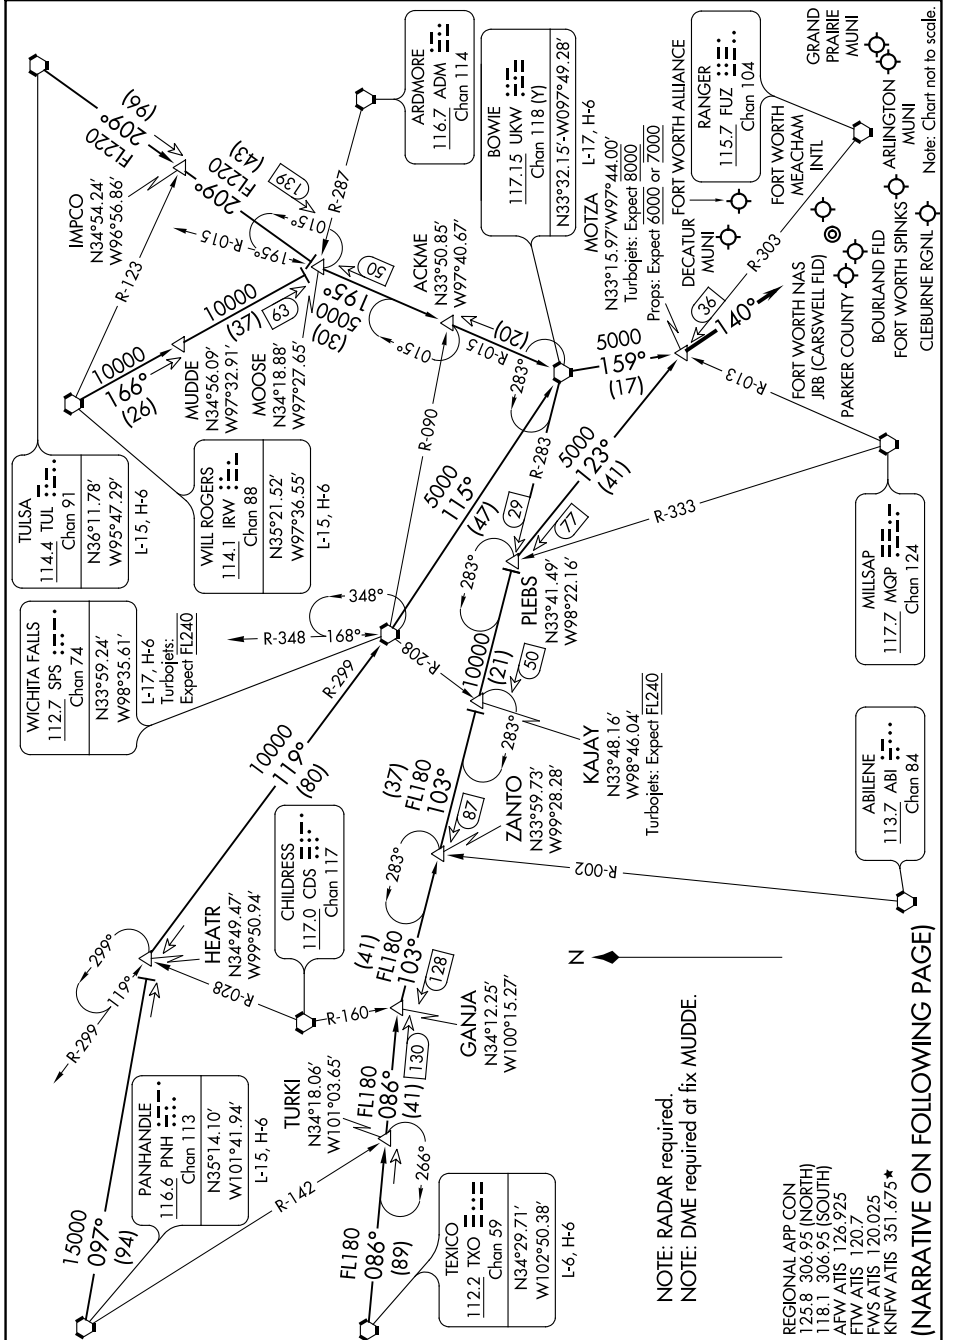

MOTZA ONE ARRIVAL

FORT WORTH, TEXAS

SC-2, 15 JUL 2021 to 12 AUG 2021

NOTE: RADAR required
 NOTE: DME required at fix MUDDIE.

REGIONAL APP CON
 125.8 306.95 (NORTH)
 118.1 306.95 (SOUTH)
 AFW ATIS 126.925
 FTW ATIS 120.7
 FWS ATIS 120.025
 KNFW ATIS 351.675*

(NARRATIVE ON FOLLOWING PAGE)

SC-2, 15 JUL 2021 to 12 AUG 2021

MOTZA ONE ARRIVAL

(MOTZA.MOTZA1) 17JUN21

FORT WORTH, TEXAS

Note: Chart not to scale.