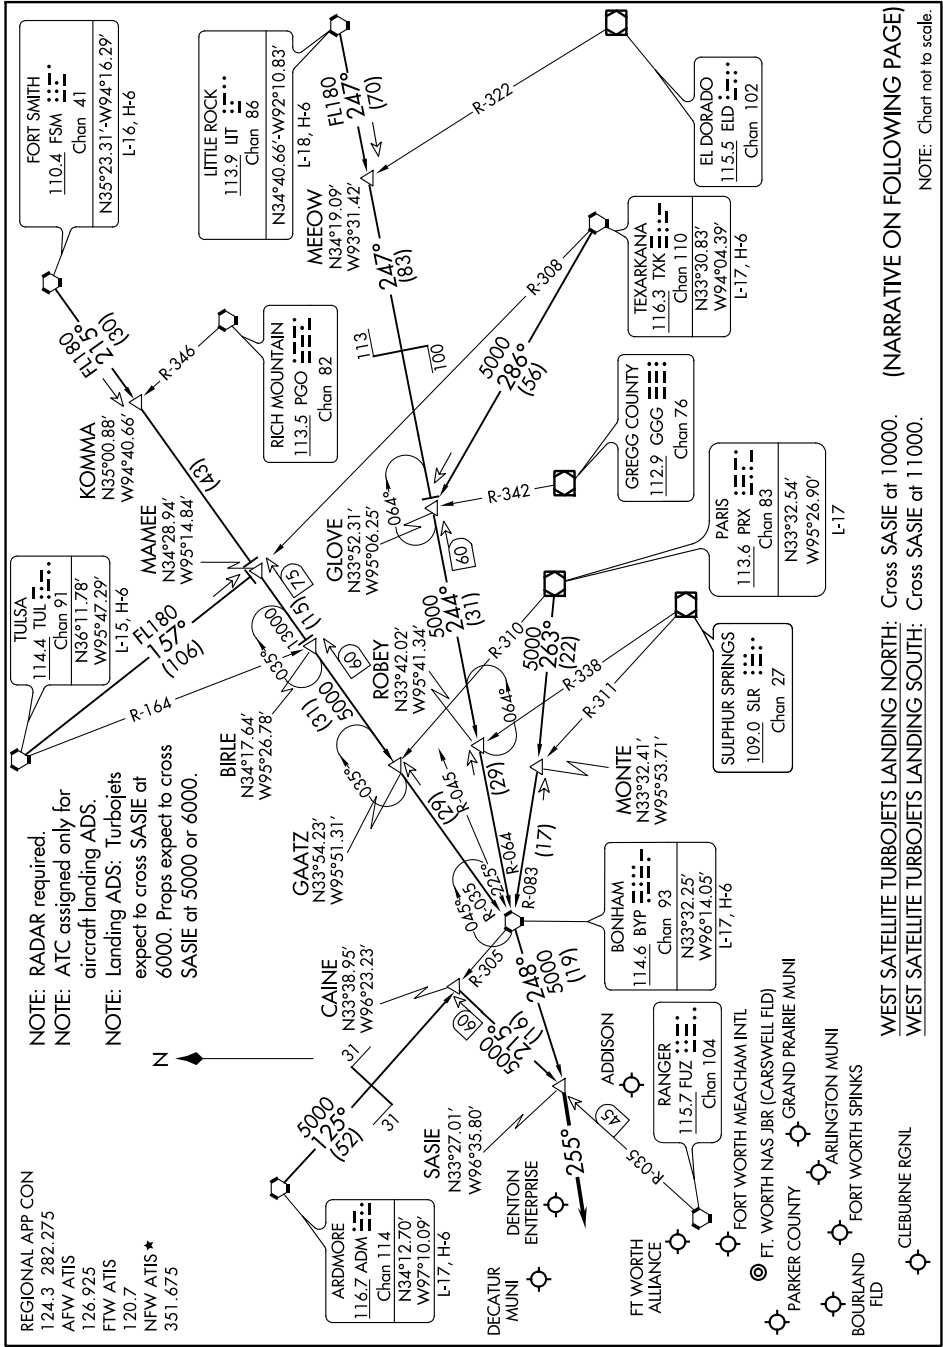

SC-2, 15 JUL 2021 to 12 AUG 2021

(NARRATIVE ON FOLLOWING PAGE)

NOTE: Chart not to scale.

WEST SATELLITE TURBOJETS LANDING NORTH: Cross SASIE at 10000.
WEST SATELLITE TURBOJETS LANDING SOUTH: Cross SASIE at 11000.

SC-2, 15 JUL 2021 to 12 AUG 2021