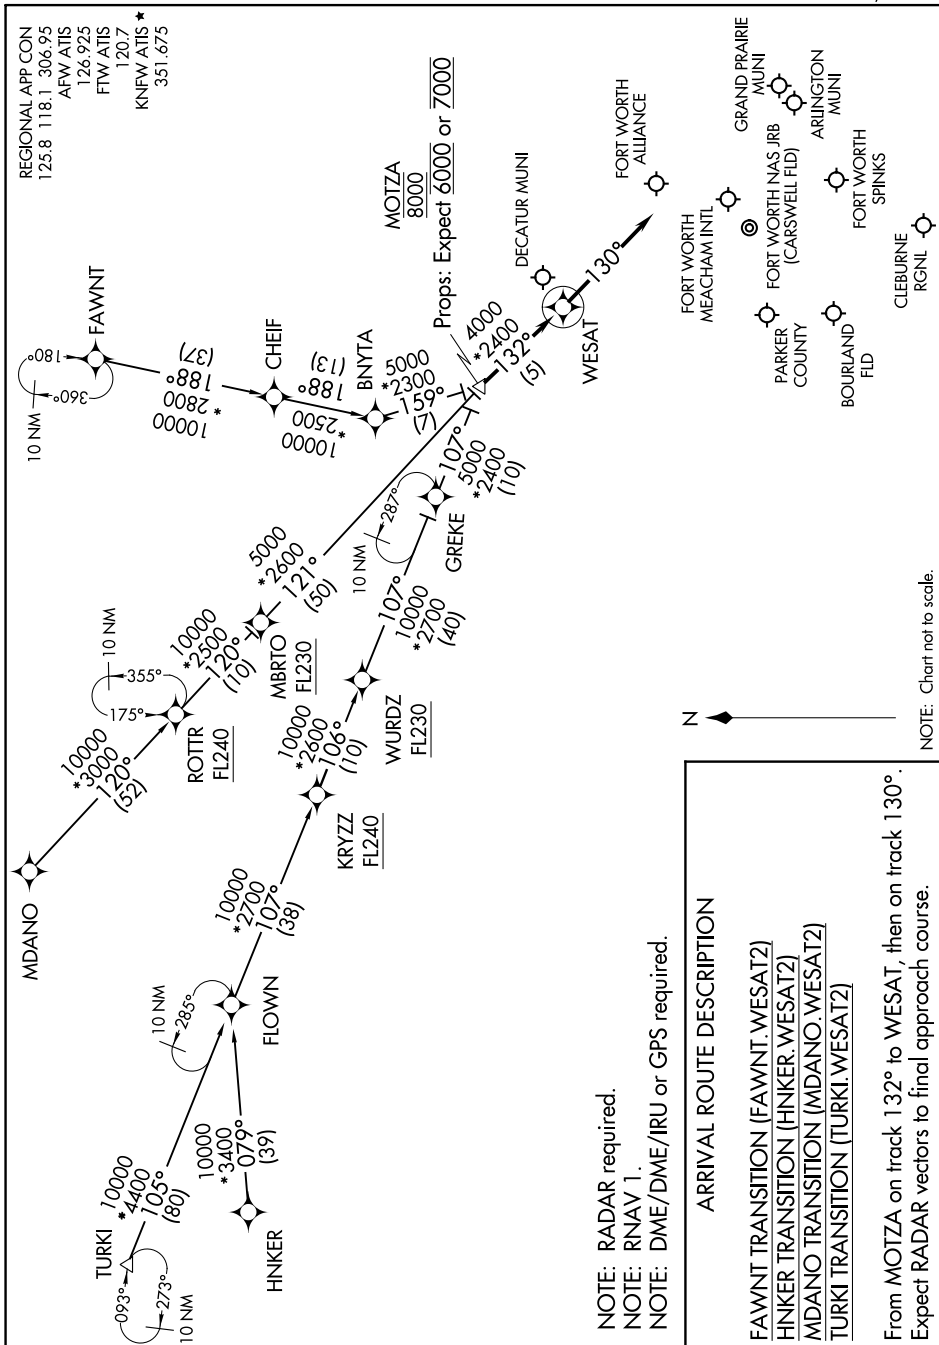

WESAT TWO ARRIVAL (RNAV)

DALLAS-FORT WORTH, TEXAS

SC-2, 15 JUL 2021 to 12 AUG 2021

WESAT TWO ARRIVAL (RNAV)

(MOTZA.WESAT2) 25JUN15

DALLAS-FORT WORTH, TEXAS

SC-2, 15 JUL 2021 to 12 AUG 2021