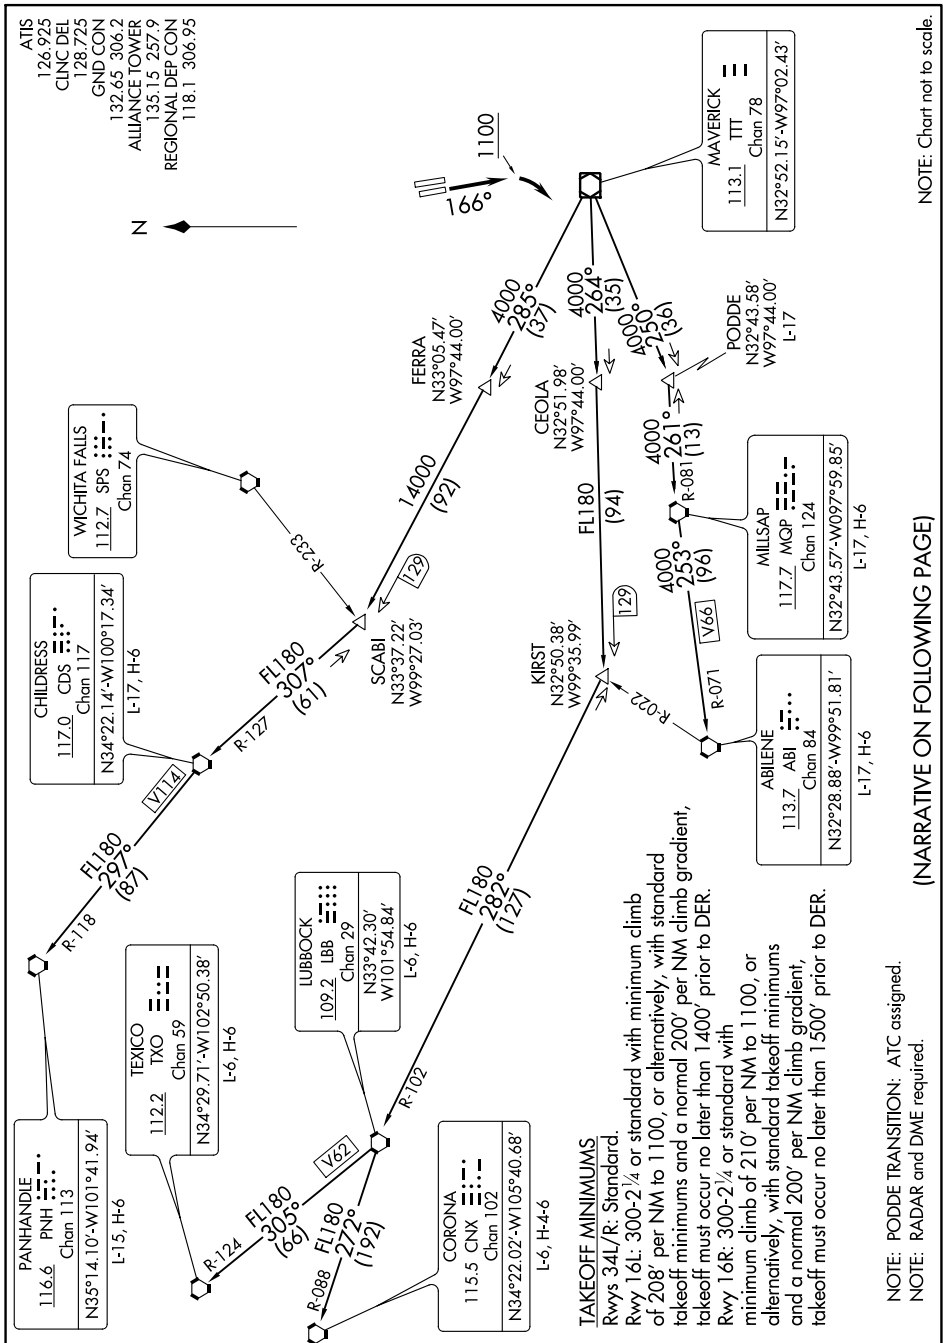

# WORTH SIX DEPARTURE

SC-2, 15 JUL 2021 to 12 AUG 2021

NOTE: Chart not to scale.

(NARRATIVE ON FOLLOWING PAGE)

SC-2, 15 JUL 2021 to 12 AUG 2021

# WORTH SIX DEPARTURE

NOTE: PODDE TRANSITION: ATC assigned.

NOTE: RADAR and DME required.