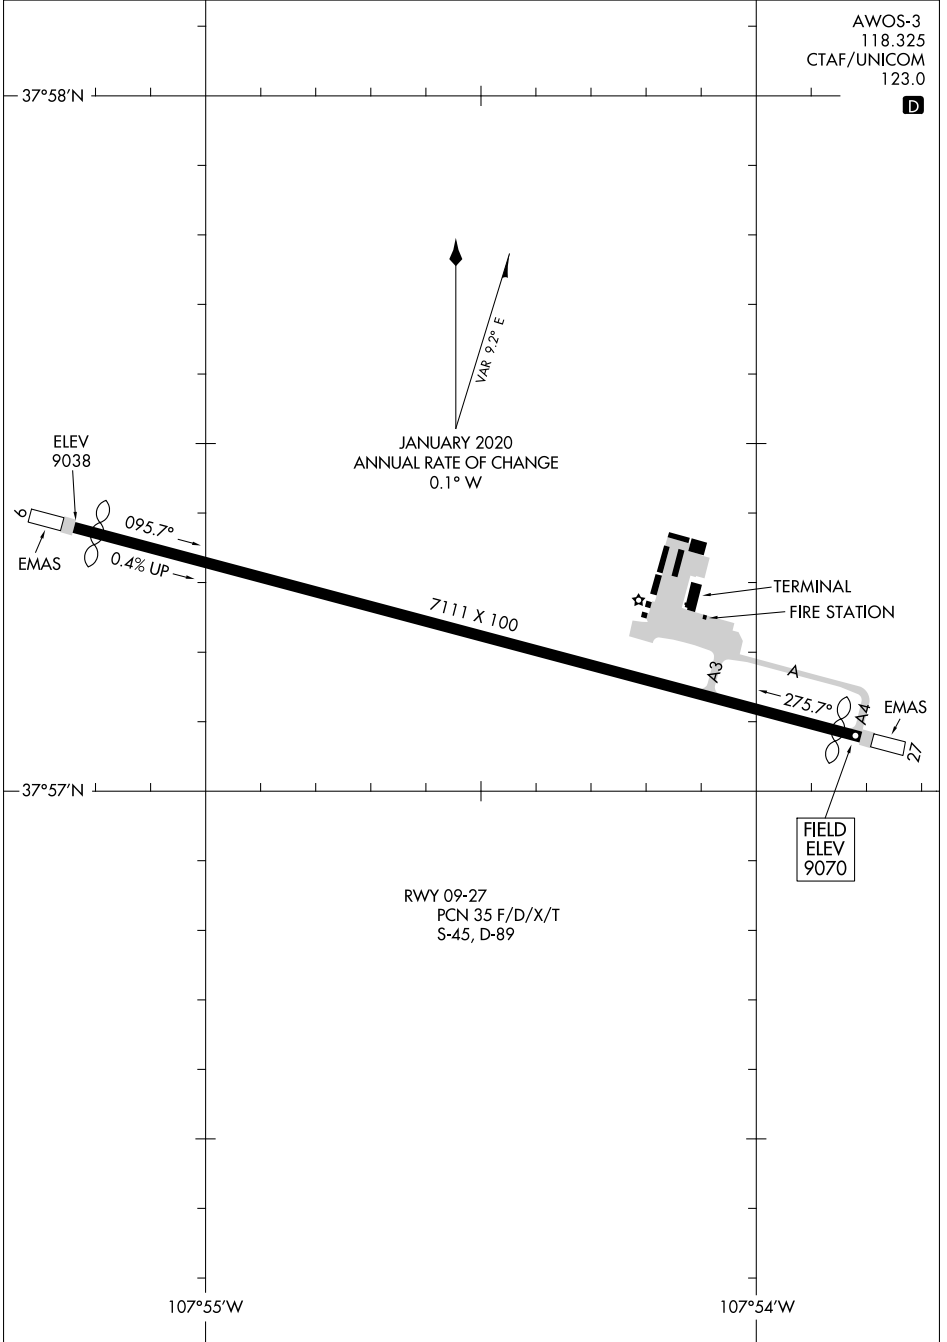

AIRPORT DIAGRAM

AL-6920 (FAA)

TELLURIDE RGNL (TEX)
TELLURIDE, COLORADO

AWOS-3
118.325
CTAF/UNICOM
123.0

D

SW-1, 15 JUL 2021 to 12 AUG 2021

SW-1, 15 JUL 2021 to 12 AUG 2021

AIRPORT DIAGRAM

TELLURIDE, COLORADO
TELLURIDE RGNL (TEX)