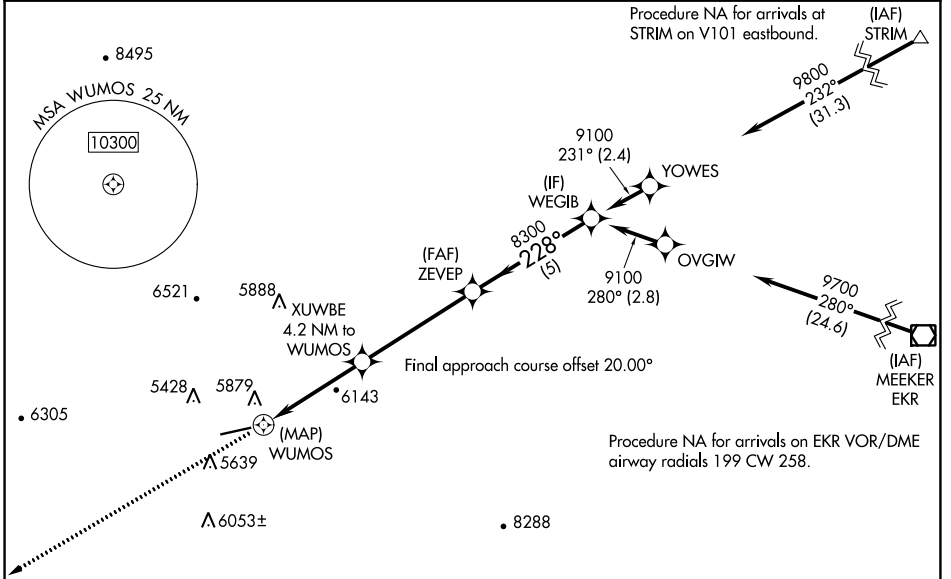

WAAS CH 93741 W25A	APP CRS 228°	Rwy Idg 6409 TDZE 5278 Apt Elev 5278
--	------------------------	---

RNAV (GPS) RWY 25

RANGELY (4VØ)

RNP APCH.
 ▼ Rwy 25 helicopter visibility reduction below 1 SM NA.
 ▲ Straight-in Rwy 25 NA at night, Circling Rwy 25 NA at night.
 ☁ -18°C

MISSED APPROACH: Climb to 10800 direct ELIZZ and hold, continue climb-in hold to 10800.

AWOS-3PT 119.025	DENVER CENTER 134.5 327.8	UNICOM 122.8 (CTAF) Ø
----------------------------	-------------------------------------	---------------------------------

CATEGORY	A	B	C	D
LP MDA	6400-1¼ 1122 (1200-1¼)	6400-1½ 1122 (1200-1½)	6400-3 1122 (1200-3)	NA
LNAV MDA	6400-1¼ 1122 (1200-1¼)	6400-1½ 1122 (1200-1½)	6400-3 1122 (1200-3)	NA
CIRCLING	6900-1¼ 1622 (1700-1¼)	6900-1½ 1622 (1700-1½)	7000-3 1722 (1800-3)	NA

SW-1, 15 JUL 2021 to 12 AUG 2021

SW-1, 15 JUL 2021 to 12 AUG 2021