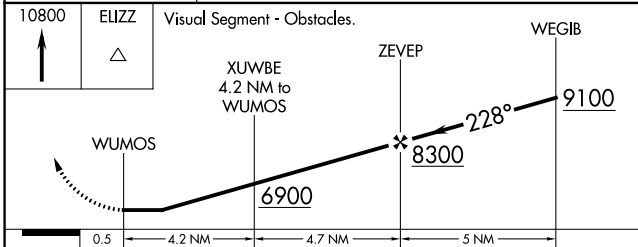

WAAS CH 93741 W25A	APP CRS 228°	Rwy Idg 6409 TDZE 5278 Apt Elev 5278
--	------------------------	---

RNAV (GPS) RWY 25

RANGELY (4VØ)

RNP APCH.
 ▼ Rwy 25 helicopter visibility reduction below 1 SM NA.
 ▲ Straight-in Rwy 25 NA at night, Circling Rwy 25 NA at night.
 ☁ -18°C

MISSED APPROACH: Climb to 10800 direct ELIZZ and hold, continue climb-in hold to 10800.

AWOS-3PT 119.025	DENVER CENTER 134.5 327.8	UNICOM 122.8 (CTAF) Ø
----------------------------	-------------------------------------	---------------------------------