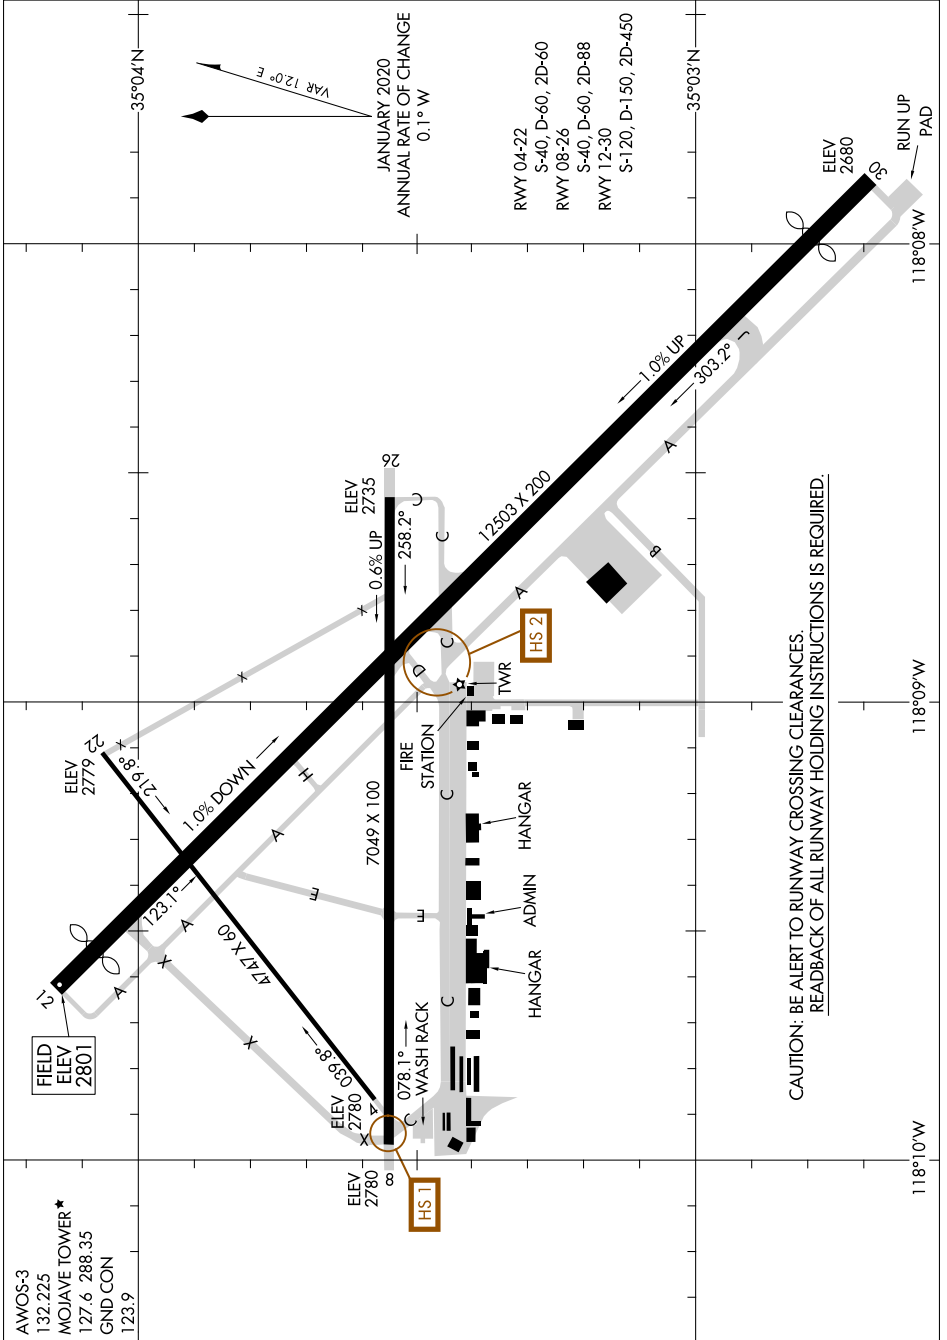

# AIRPORT DIAGRAM

AL-9353 (FAA)

MOJAVE AIR AND SPACE PORT (MHV)  
MOJAVE, CALIFORNIA

SW-3, 15 JUL 2021 to 12 AUG 2021

CAUTION: BE ALERT TO RUNWAY CROSSING CLEARANCES.  
READBACK OF ALL RUNWAY HOLDING INSTRUCTIONS IS REQUIRED.

SW-3, 15 JUL 2021 to 12 AUG 2021

# AIRPORT DIAGRAM

MOJAVE, CALIFORNIA  
MOJAVE AIR AND SPACE PORT (MHV)