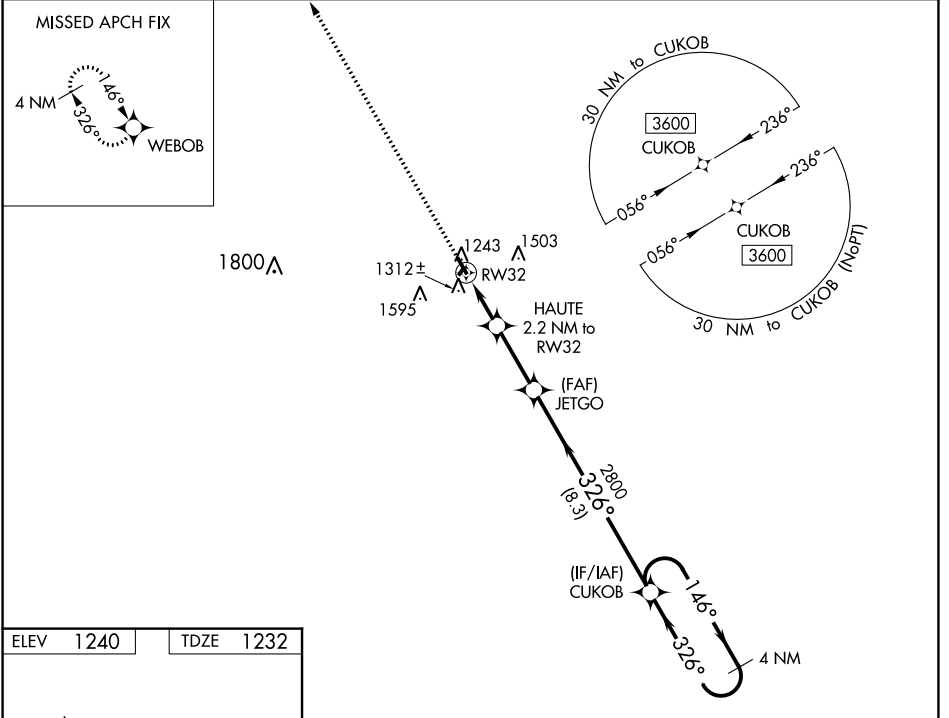

WAAS CH 93939 W32A	APP CRS 326°	Rwy Idg TDZE 1232 Apt Elev 1240	3397
---------------------------------	------------------------	---	-------------

RNAV (GPS) RWY 32

LISBON MUNI (6L3)

⚠ Circling NA to Rws 3 and 21. Baro-VNAV NA. Circling Rwy 14 NA at night. DME/DME RNP-0.3 NA. Rwy 32 helicopter visibility reduction below 3/4 SM NA. Use Gwinner altimeter setting; when not received, use Valley City altimeter setting and increase all MDA 60 feet.

⚠ NA MISSED APPROACH: Climb to 3600 direct WEBOB and hold.

GWR AWOS-3 118.325	MINNEAPOLIS CENTER 127.35 278.3	CTAF 122.90
------------------------------	---	-----------------------

ELEV 1240	TDZE 1232
-----------	-----------

CATEGORY	A	B	C	D
LPV DA	1519-1	287 (300-1)		NA
LNAV/VNAV DA	1519-1	287 (300-1)		NA
LNAV MDA	1600-1	368 (400-1)		NA
C CIRCLING	1680-1 440 (500-1)	1940-1 700 (700-1)		NA

NC-1, 15 JUL 2021 to 12 AUG 2021

NC-1, 15 JUL 2021 to 12 AUG 2021