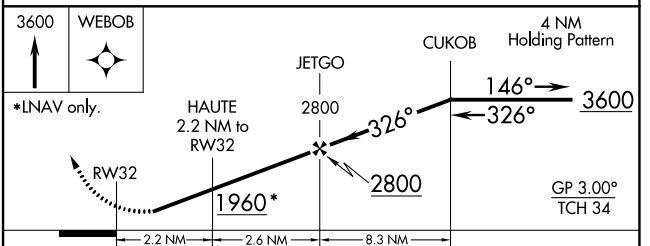

WAAS CH 93939 W32A	APP CRS 326°	Rwy Idg TDZE 1232 Apt Elev 1240	3397
---------------------------------	------------------------	---	-------------

RNAV (GPS) RWY 32

LISBON MUNI (6L3)

⚠ Circling NA to Rws 3 and 21. Baro-VNAV NA. Circling Rwy 14 NA at night. DME/DME RNP-0.3 NA. Rwy 32 helicopter visibility reduction below 3/4 SM NA. Use Gwinner altimeter setting; when not received, use Valley City altimeter setting and increase all MDA 60 feet.

⚠ NA MISSED APPROACH: Climb to 3600 direct WEBOB and hold.

GWR AWOS-3 118.325	MINNEAPOLIS CENTER 127.35 278.3	CTAF 122.90
------------------------------	---	-----------------------

ELEV 1240	TDZE 1232
-----------	-----------