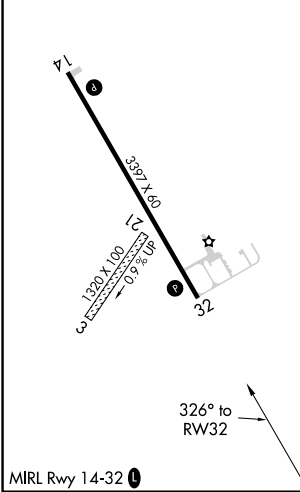

WAAS CH 93939 W32A	APP CRS 326°	Rwy Idg TDZE 1232 Apt Elev 1240	3397
---------------------------------	------------------------	---	-------------

RNAV (GPS) RWY 32

LISBON MUNI (6L3)

⚠ Circling NA to Rws 3 and 21. Baro-VNAV NA. Circling Rwy 14 NA at night. DME/DME RNP-0.3 NA. Rwy 32 helicopter visibility reduction below 3/4 SM NA. Use Gwinner altimeter setting; when not received, use Valley City altimeter setting and increase all MDA 60 feet.

⚠ NA MISSED APPROACH: Climb to 3600 direct WEBOB and hold.

GWR AWOS-3 118.325	MINNEAPOLIS CENTER 127.35 278.3	CTAF 122.90
------------------------------	---	-----------------------

ELEV 1240	TDZE 1232
-----------	-----------