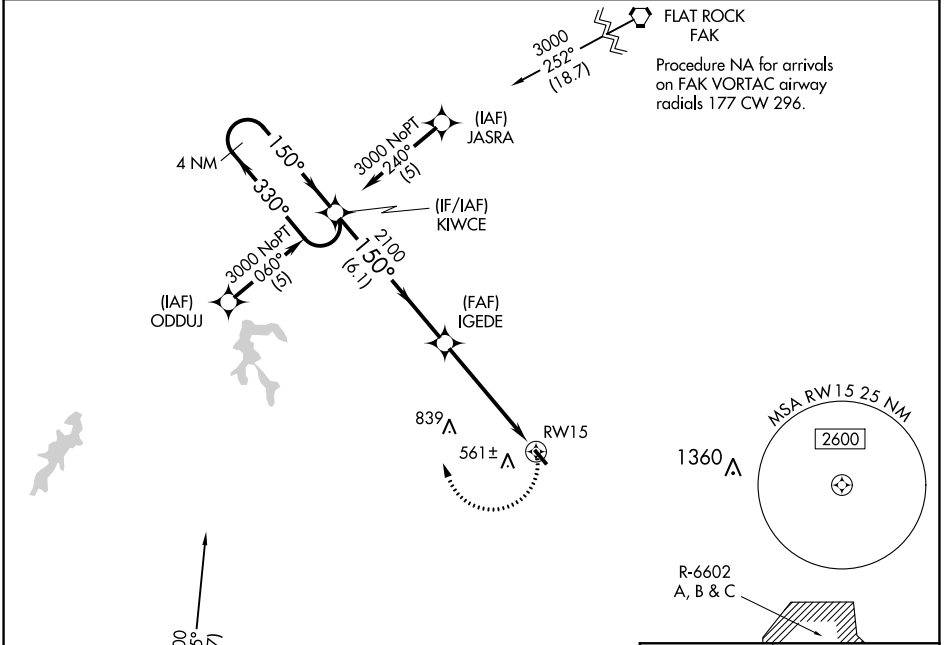

APP CRS	Rwy Idg	N/A
150°	TDZE	N/A
	Apt Elev	422

RNAV (GPS)-A

CREWE MUNI (W81)

⚠ Circling to Rwy 15 NA at night. DME/DME RNP-0.3 NA.
⚠ Rwy 15: helicopter visibility reduction below 1 SM NA.

MISSED APPROACH: Climbing right turn to 3000 direct KIWCE and hold.

AWOS-3 119.05	WASHINGTON CENTER 118.75 377.1	UNICOM 122.8 (CTAF) ①
-------------------------	--	---------------------------------

CATEGORY	A	B	C	D
② CIRCLING	1420-3	998 (1000-3)		NA

ELEV 422 ③

MIRL Rwy 15-33 ④*

NE-3, 15 JUL 2021 to 12 AUG 2021

NE-3, 15 JUL 2021 to 12 AUG 2021