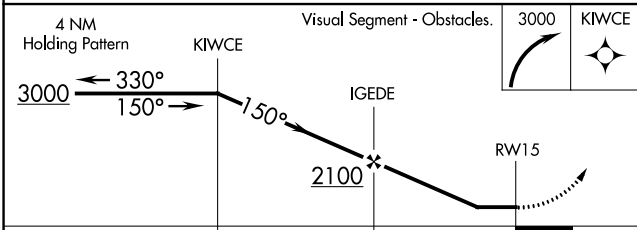

APP CRS	Rwy Idg	N/A
150°	TDZE	N/A
	Apt Elev	422

RNAV (GPS)-A

CREWE MUNI (W81)

⚠ Circling to Rwy 15 NA at night. DME/DME RNP-0.3 NA.
⚠ Rwy 15: helicopter visibility reduction below 1 SM NA.

MISSED APPROACH: Climbing right turn to 3000 direct KIWCE and hold.

AWOS-3 119.05	WASHINGTON CENTER 118.75 377.1	UNICOM 122.8 (CTAF) ①
-------------------------	--	---------------------------------

CATEGORY	A	B	C	D
② CIRCLING	1420-3	998 (1000-3)		NA

ELEV 422 ③

MIRL Rwy 15-33 ④*