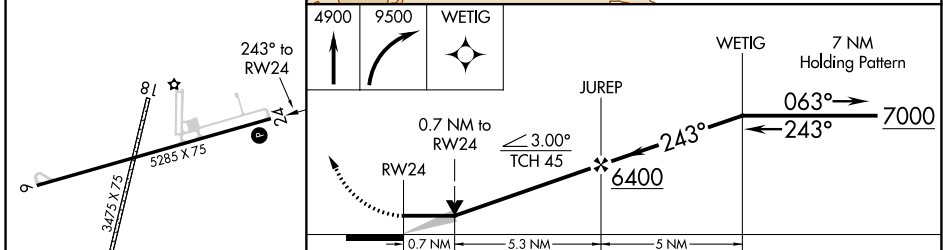

WAAS CH 70640 W24A	APP CRS 243°	Rwy Idg 5285 TDZE 4477 Apt Elev 4494
--	------------------------	---

RNAV (GPS) RWY 24

BIG TIMBER (6SØ)

<p>▼ Circling Rwy 18, 36 NA at night. ▲ DME/DME RNP- 0.3 NA.</p>	<p>MISSED APPROACH: Climb to 4900 then climbing right turn to 9500 direct WETIG and hold, continue climb-in-hold to 9500.</p>
--	---

AWOS-3 132.05	SALT LAKE CENTER 127.75 351.9	UNICOM 122.8 (CTAF) Ø
-------------------------	---	---------------------------------

ELEV 4494	TDZE 4477
-----------	-----------

CATEGORY	A	B	C	D
LP MDA	4740-1 263 (300-1)			
LNAV MDA	4780-1 303 (300-1)			
☑ CIRCLING	4860-1 366 (400-1)	4960-1 466 (500-1)	5160-1¾ 666 (700-1¾)	5340-2¾ 846 (900-2¾)