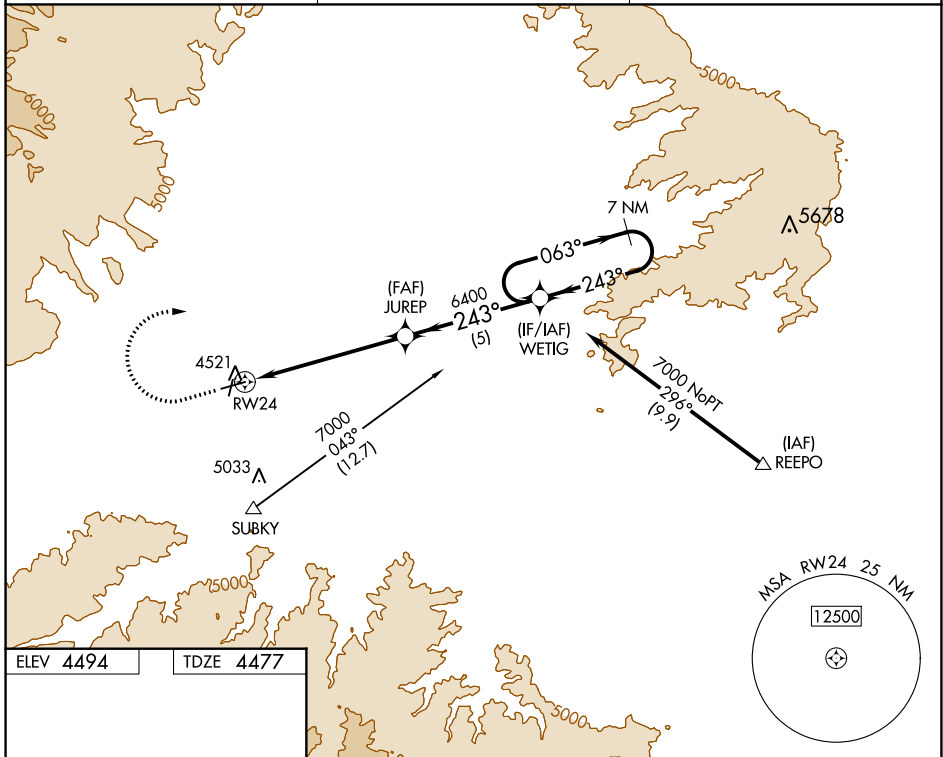

WAAS CH 70640 W24A	APP CRS 243°	Rwy Idg 5285 TDZE 4477 Apt Elev 4494
--	------------------------	---

RNAV (GPS) RWY 24

BIG TIMBER (6SØ)

<p>▼ Circling Rwy 18, 36 NA at night. ▲ DME/DME RNP- 0.3 NA.</p>	<p>MISSED APPROACH: Climb to 4900 then climbing right turn to 9500 direct WETIG and hold, continue climb-in-hold to 9500.</p>
--	---

AWOS-3 132.05	SALT LAKE CENTER 127.75 351.9	UNICOM 122.8 (CTAF) Ø
-------------------------	---	---------------------------------

ELEV 4494	TDZE 4477
-----------	-----------

CATEGORY	A	B	C	D
LP MDA	4740-1 263 (300-1)			
LNAV MDA	4780-1 303 (300-1)			
☑ CIRCLING	4860-1 366 (400-1)	4960-1 466 (500-1)	5160-1¾ 666 (700-1¾)	5340-2¾ 846 (900-2¾)

NW-1, 15 JUL 2021 to 12 AUG 2021

NW-1, 15 JUL 2021 to 12 AUG 2021