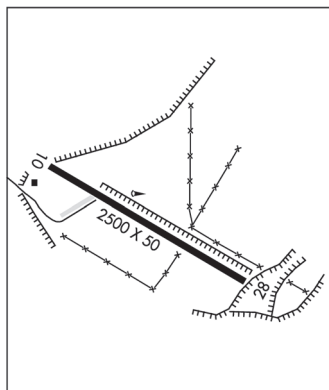

WILLARD FLD (See TEKOA on page 225)

WILLIAM R FAIRCHILD INTL (See PORT ANGELES on page 207)

WILSON CREEK (5W1) 1 E UTC-8(-7DT) N47°25.11' W119°06.55'

SEATTLE

1430 NOTAM FILE SEA

RWY 10-28: H2500X50 (ASPH)

RWY 10: Bldg.

WINTHROP

METHOW VALLEY STATE (S52) 3 SE UTC-8(-7DT) N48°25.50' W120°08.75'

SEATTLE

1706 B NOTAM FILE SEA

H-1C, L-13A

RWY 13-31: H5049X75 (ASPH) S-30 MIRL

RWY 13: PAPI(P2L)—GA 3.5° TCH 43'. Thld dsplcd 129'.

RWY 31: Thld dsplcd 231'. Trees.

RUNWAY DECLARED DISTANCE INFORMATION

RWY 13: TORA-5049 TODA-5049 ASDA-4749 LDA-4619

RWY 31: TORA-5049 TODA-5049 ASDA-4919 LDA-4619

SERVICE: FUEL 100LL, JET A LGT ACTIVATE MIRL Rwy 13-31 and rotating bcn—CTAF.