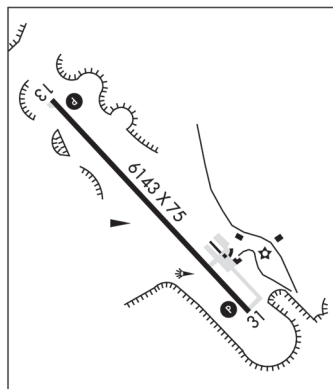

BIG PINEY

MILEY MEML FLD (BPI)(KBPI) 3 N UTC-7(-6DT) N42°34.93' W110°06.53'

6994 B NOTAM FILE BPI

RWY 13-31: H6803X75 (ASPH) S-45, D-60 PCN 31 F/A/X/T MIRL
0.7% up NW

RWY 13: REIL. PAPI(P2L)—GA 3.0° TCH 34'.

RADIO AIDS TO NAVIGATION: NOTAM FILE CPR.

CRAZY WOMAN (H) VORW/DME 117.3 CZI Chan 120 N43°59.98'

W106°26.14' 319° 26.0 NM to fld. 4800/13E.

CHEYENNE

H-1E, 2G, L-13D

IAP

CAMP GUERNSEY (See GUERNSEY on page 245)