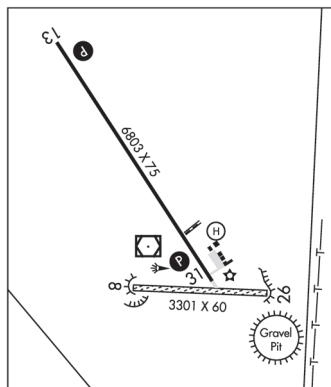

BIG PINEY

MILEY MEML FLD (BPI)(KBPI) 3 N UTC-7(-6DT) N42°34.93' W110°06.53'

6994 B NOTAM FILE BPI

RWY 13-31: H6803X75 (ASPH) S-45, D-60 PCN 31 F/A/X/T MIRL
0.7% up NW

RWY 13: REIL. PAPI(P2L)—GA 3.0° TCH 34'.

RWY 31: REIL. PAPI(P2L)—GA 3.0° TCH 33'.

RWY 08-26: 3301X60 (TURF-DIRT)

RWY 08: Pole.

SERVICE: FUEL 100LL, JET A LGT Actvt REIL Rwys 13 and 31; PAPI Rwys 13 and 31; MIRL Rwy 13-31—122.7.

AIRPORT REMARKS: Attended Mon-Fri 1600-2300Z†. For svc after hrs call 307-276-4022. Fuel: 24 hr credit card svc avbl, Jet A truck also avbl. Rwy 08-26 no line of sight between rwy ends.

RADIO AIDS TO NAVIGATION: NOTAM FILE BPI.

BIG PINEY (H) VORW/DME 116.5 BPI Chan 112 N42°34.77'

W110°06.55' at fld. 6952/16E.

SALT LAKE CITY

H-3E, L-11D

IAP

BOYSEN RESERVOIR TBX N43°27.88' W108°14.31' /7298

AWOS-3PT 119.150 (307) 709-4487

CHEYENNE

H-3E, L-11E

BOYSEN RESERVOIR N43°27.79' W108°17.98' NOTAM FILE CPR.

(H) VORW/DME 117.8 BOY Chan 125 7550/16E.

RCO 122.3 (CASPER RADIO)

CHEYENNE

H-3E, L-11E

BUFFALO