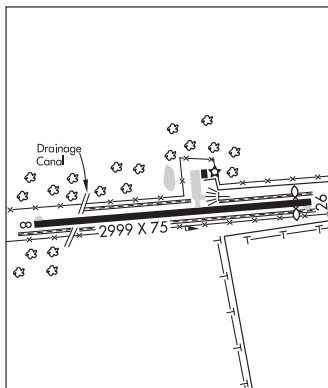

THIBODAUX MUNI (L83) 3 S UTC-6(-5DT) N29°44.87' W90°49.97'
9 B NOTAM FILE DRI

NEW ORLEANS
L-21B, 22F, GOMC
IAP

RWY 08-26: H2999X75 (ASPH) S-6 MIRL

RWY 08: REIL. Trees.

RWY 26: REIL. Thld dspclcd 90'. Trees.

SERVICE: S2 FUEL 100LL LGT MIRL Rwy 08-26, REIL Rwy 08 and Rwy 26 preset low ints, to increase ints ACTIVATE—CTAF.

AIRPORT REMARKS: Attended 1400-2300Z±. For arpt attendant after hrs call 985-209-4697. Wildlife on or near the rwy safety area. Rwy 08-26 agriculture washdown pad 500' north of rwy at midfield. Trees 60 ft tall; 160 ft north and south of cntrln pent the 7:1 trsnl slp Rwy 08.

AIRPORT MANAGER: 985-446-7208

COMMUNICATIONS: CTAF/UNICOM 122.8

® NEW ORLEANS APP/DEP CON 118.9

CLEARANCE DELIVERY PHONE: For CD ctc New Orleans Apm at 504-471-4350.

RADIO AIDS TO NAVIGATION: NOTAM FILE DRI.

TIBBY (L) VOR/DME 112.0 TBD Chan 57 N29°39.86'

W90°49.75' 356° 5.0 NM to fld. 10/2E.

TIBBY N29°39.86' W90°49.75' NOTAM FILE DRI.
(L) VOR/DME 112.0 TBD Chan 57 356° 5.0 NM to Thibodaux Muni. 10/2E.
RCO 122.1R 112.0T (DE RIDDER RADIO)

NEW ORLEANS
H-7D, L-21B, 22F, GOMC

UNION PARISH (See FARMERVILLE on page 90)

VERMILION BLK 331A VQT N28°16.22' W92°15.82'/131
AWOS-3 118.125 (713) 351-4104

L-21B

VICKSBURG TALLULAH RGNL (See TALLULAH on page 119)

VIDALIA

CONCORDIA PARISH (ØR4) 4 W UTC-6(-5DT) N31°33.72' W91°30.39'
55 B NOTAM FILE DRI

HOUSTON
L-22F
IAP

RWY 14-32: H3701X75 (ASPH) S-12 MIRL

RWY 14: REIL. PAPI(P2L)—GA 3.0° TCH 50'. Trees.

RWY 32: REIL. PAPI(P2L)—GA 3.0° TCH 50'.

SERVICE: FUEL 100LL LGT REIL Rwys 14 and 32; MIRL Rwy 14-32 preset low intst; to incr intst ACTVT—CTAF. PAPI Rwy 14 and Rwy 32 opr consly. PAPI unusbl byd 8 deg right of cntrln.

AIRPORT REMARKS: Unattended. 100LL avbl 24 hrs self svc with credit card. 400' twr 2 miles north of approach end Rwy 14. Rwy 32 75' trees east of rwy penetrate transition slope.

AIRPORT MANAGER: 601-597-2930

WEATHER DATA SOURCES: AWOS-3 118.2 (318) 336-8028.

COMMUNICATIONS: CTAF/UNICOM 122.8

® HOUSTON CENTER APP/DEP CON 120.975

CLEARANCE DELIVERY PHONE: For CD ctc Houston ARTCC at 281-230-5622.

RADIO AIDS TO NAVIGATION: NOTAM FILE AEX.

ALEXANDRIA (H) VORTACW 116.1 AEX Chan 108 N31°15.40'

W92°30.06' 067° 54.2 NM to fld. 76/3E.

VOR unusable:

035°-065° blo 2,000'

066°-094° byd 35 NM blo 3,000'

185°-200° byd 35 NM blo 3,000'

201°-214° byd 35 NM blo 2,000'

215°-260° blo 2,000'

261°-285° byd 35 NM blo 2,000'

357°-034° byd 35 NM blo 3,000'