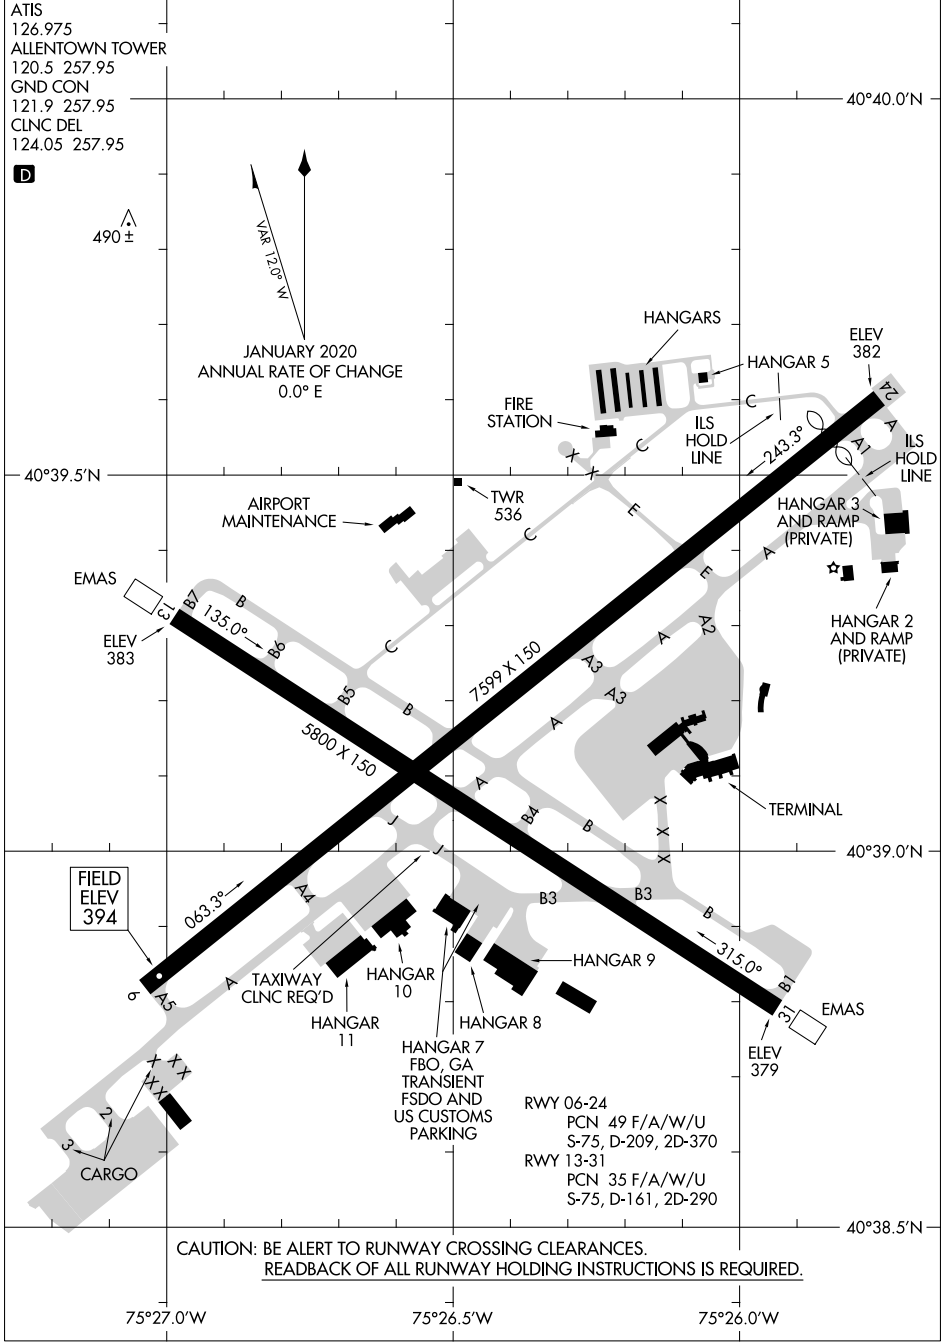

21168

AIRPORT DIAGRAM

AL-15 (FAA)

LEHIGH VALLEY INTL (ABE)
ALLENTOWN, PENNSYLVANIA

NE-4, 09 SEP 2021 to 07 OCT 2021

NE-4, 09 SEP 2021 to 07 OCT 2021

AIRPORT DIAGRAM

21168