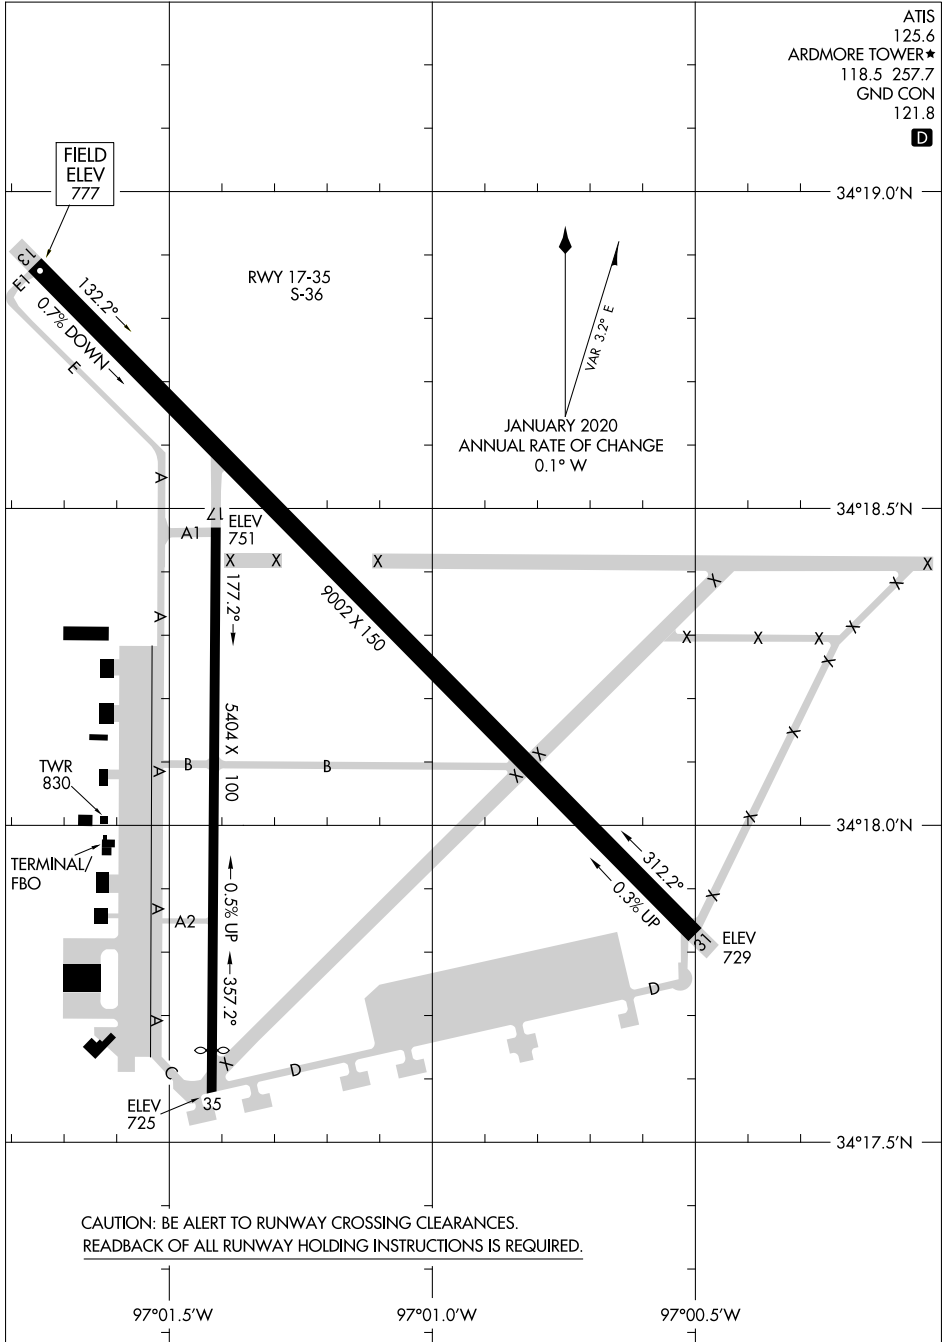

# AIRPORT DIAGRAM

AL-22 (FAA)

ARDMORE MUNI (ADM)  
ARDMORE, OKLAHOMA

ATIS  
125.6  
ARDMORE TOWER★  
118.5 257.7  
GND CON  
121.8

CAUTION: BE ALERT TO RUNWAY CROSSING CLEARANCES.  
READBACK OF ALL RUNWAY HOLDING INSTRUCTIONS IS REQUIRED.

SC-1, 09 SEP 2021 to 07 OCT 2021

SC-1, 09 SEP 2021 to 07 OCT 2021