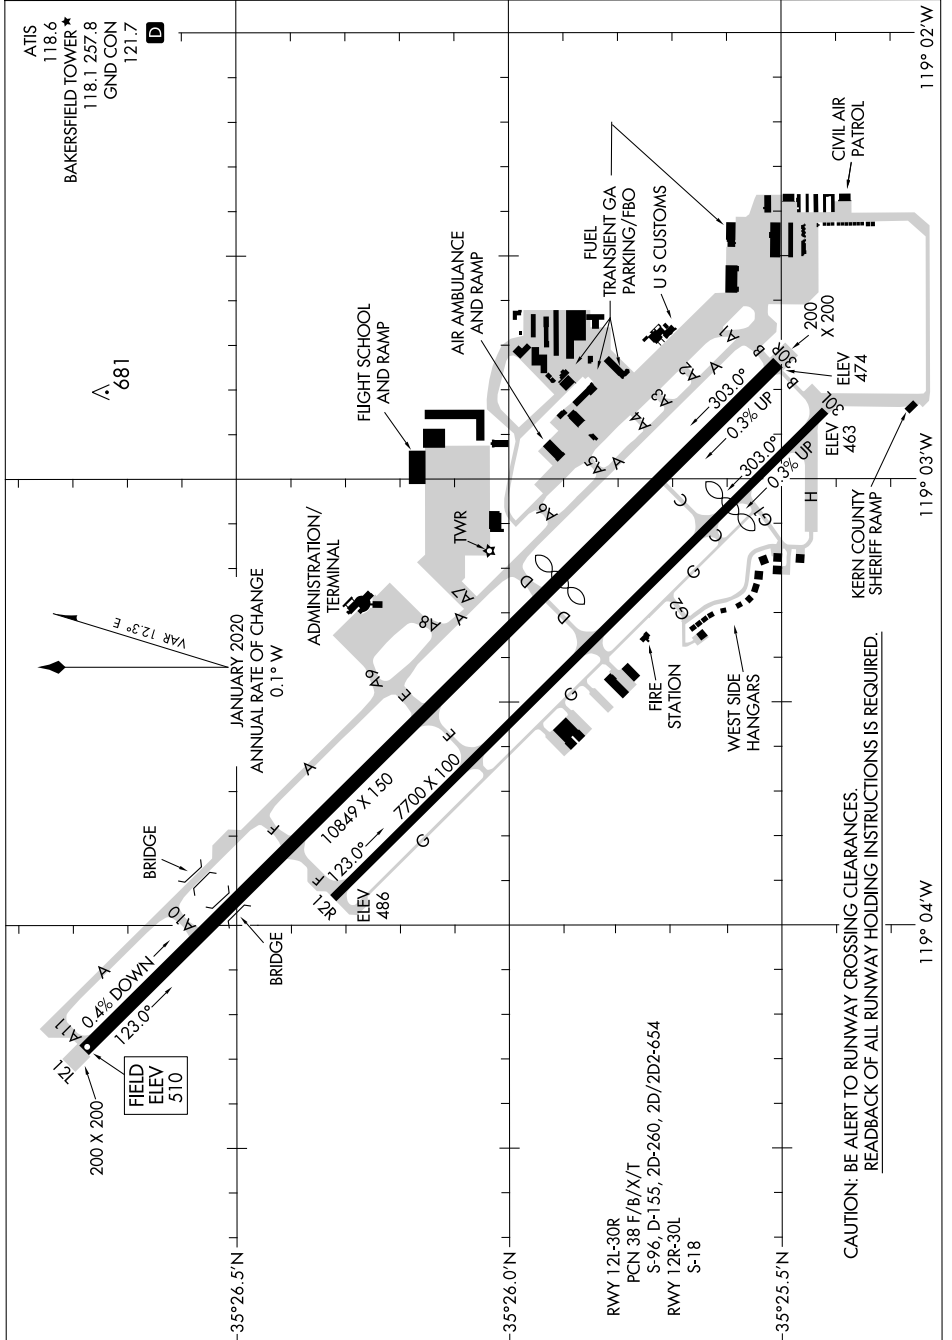

21112

AIRPORT DIAGRAM

AL-36 (FAA)

MEADOWS FLD (BFL)
BAKERSFIELD, CALIFORNIA

SW-3, 09 SEP 2021 to 07 OCT 2021

SW-3, 09 SEP 2021 to 07 OCT 2021

AIRPORT DIAGRAM

21112

BAKERSFIELD, CALIFORNIA
MEADOWS FLD (BFL)