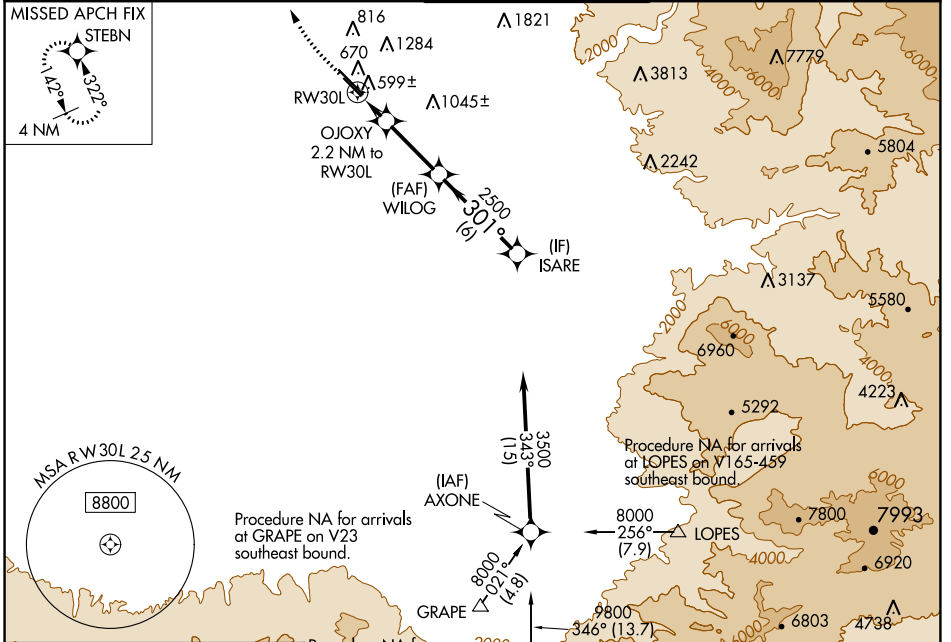

WAAS CH 82440 W30B	APP CRS 301°	Rwy Idg TDZE Apt Elev	6201 484 510
--	------------------------	-----------------------------	---

RNAV (GPS) RWY 30L

MEADOWS FLD (BFL)

⚠ For uncompensated Baro-VNAV systems, LNAV/VNAV NA below -1°C (31°F) or above 54°C (130°F). Circling NA northeast of Rwy 12L-30R.
DME/DME RNP-0.3 NA.

MISSED APPROACH: Climb to 1000 then climbing right turn to 3000 direct STEBN and hold.

ATIS 118.6	BAKERSFIELD APP CON ★ 118.8 284.625 118.9 270.3 (SOUTH) (NORTH)	BAKERSFIELD TOWER ★ 118.1 (CTAF) 257.8	GND CON 121.7	UNICOM 122.95
----------------------	--	--	-------------------------	-------------------------

ELEV 510	D	TDZE 484
----------	----------	----------

CATEGORY	A	B	C	D
LPV DA		734-7/8	250 (300-7/8)	
LNAV/VNAV DA		797-1 1/8	313 (300-1 1/8)	
LNAV MDA		860-1	376 (400-1)	
C CIRCLING	960-1	450 (500-1)	960-1 1/2 450 (500-1 1/2)	1060-2 550 (600-2)