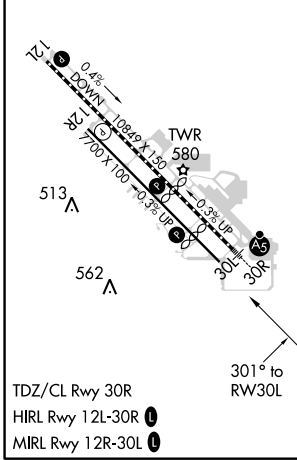

WAAS CH 82440 W30B	APP CRS 301°	Rwy Idg TDZE Apt Elev	6201 484 510
--	------------------------	-----------------------------	---

RNAV (GPS) RWY 30L

MEADOWS FLD (BFL)

⚠ For uncompensated Baro-VNAV systems, LNAV/VNAV NA below -1°C (31°F) or above 54°C (130°F). Circling NA northeast of Rwy 12L-30R.
DME/DME RNP-0.3 NA.

MISSED APPROACH: Climb to 1000 then climbing right turn to 3000 direct STEBN and hold.

ATIS 118.6	BAKERSFIELD APP CON ★ 118.8 284.625 118.9 270.3 (SOUTH) (NORTH)	BAKERSFIELD TOWER ★ 118.1 (CTAF) 257.8	GND CON 121.7	UNICOM 122.95
----------------------	--	--	-------------------------	-------------------------

ELEV 510	D	TDZE 484
----------	----------	----------

CATEGORY	A	B	C	D
LPV DA		734-7/8	250 (300-7/8)	
LNAV/VNAV DA		797-1 1/8	313 (300-1 1/8)	
LNAV MDA		860-1	376 (400-1)	
C CIRCLING	960-1	450 (500-1)	960-1 1/2 450 (500-1 1/2)	1060-2 550 (600-2)