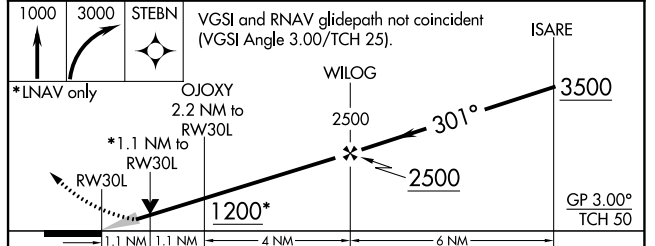

WAAS CH 82440 W30B	APP CRS 301°	Rwy Idg TDZE Apt Elev	6201 484 510
--	------------------------	-----------------------------	---

RNAV (GPS) RWY 30L

MEADOWS FLD (BFL)

⚠ For uncompensated Baro-VNAV systems, LNAV/VNAV NA below -1°C (31°F) or above 54°C (130°F). Circling NA northeast of Rwy 12L-30R.
DME/DME RNP-0.3 NA.

MISSED APPROACH: Climb to 1000 then climbing right turn to 3000 direct STEBN and hold.

ATIS 118.6	BAKERSFIELD APP CON ★ 118.8 284.625 118.9 270.3 (SOUTH) (NORTH)	BAKERSFIELD TOWER ★ 118.1 (CTAF) 257.8	GND CON 121.7	UNICOM 122.95
----------------------	--	--	-------------------------	-------------------------

ELEV 510	D	TDZE 484
----------	----------	----------

CATEGORY	A	B	C	D
LPV DA		734-7/8	250 (300-7/8)	
LNAV/VNAV DA		797-1 1/8	313 (300-1 1/8)	
LNAV MDA		860-1	376 (400-1)	
C CIRCLING	960-1	450 (500-1)	960-1 1/2 450 (500-1 1/2)	1060-2 550 (600-2)