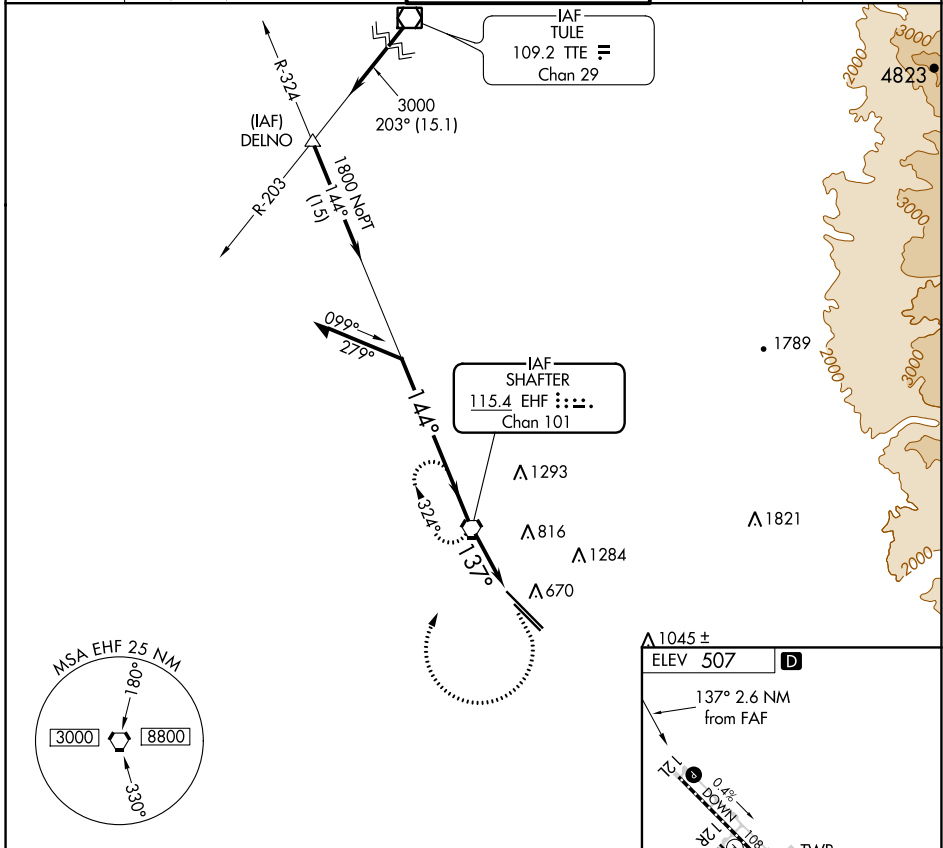

VORTAC EHF 115.4 Chan 101	APP CRS 137°	Rwy Idg TDZE Apt Elev	N/A N/A 507
---	------------------------	-----------------------------	--

VOR-A
MEADOWS FLD (BFL)

⚠ Circling not authorized northeast of Rwy 12L-30R. MISSED APPROACH: Climb to 1500 then climbing right turn to 3000 direct EHF VORTAC and hold, continue climb-in-hold to 3000.

ATIS 118.6	BAKERSFIELD APP CON* 118.8 284.625 (SOUTH) 118.9 270.3 (NORTH)	BAKERSFIELD TOWER* 118.1 (CTAF) 0 257.8	GND CON 121.7	UNICOM 122.95
----------------------	---	--	-------------------------	-------------------------

CATEGORY	A	B	C	D	FAF to MAP 2.6 NM					
ⓐ CIRCLING	1000-1	493 (500-1)	1000-1½ 493 (500-1½)	1060-2 553 (600-2)	Knots	60	90	120	150	180
					Min:Sec	2:36	1:44	1:18	1:02	0:52

SW-3, 09 SEP 2021 to 07 OCT 2021

SW-3, 09 SEP 2021 to 07 OCT 2021