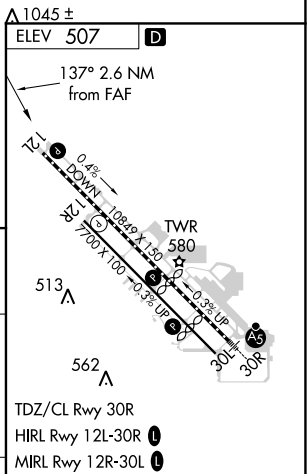

VORTAC EHF 115.4 Chan 101	APP CRS 137°	Rwy Idg TDZE Apt Elev	N/A N/A 507
---	------------------------	-----------------------------	--

VOR-A
MEADOWS FLD (BFL)

⚠ Circling not authorized northeast of Rwy 12L-30R. MISSED APPROACH: Climb to 1500 then climbing right turn to 3000 direct EHF VORTAC and hold, continue climb-in-hold to 3000.

ATIS 118.6	BAKERSFIELD APP CON* 118.8 284.625 (SOUTH) 118.9 270.3 (NORTH)	BAKERSFIELD TOWER* 118.1 (CTAF) 0 257.8	GND CON 121.7	UNICOM 122.95
----------------------	---	--	-------------------------	-------------------------

CATEGORY	A	B	C	D	FAF to MAP 2.6 NM					
ⓐ CIRCLING	1000-1	493 (500-1)	1000-1½ 493 (500-1½)	1060-2 553 (600-2)	Knots	60	90	120	150	180
					Min:Sec	2:36	1:44	1:18	1:02	0:52

SW-3, 09 SEP 2021 to 07 OCT 2021