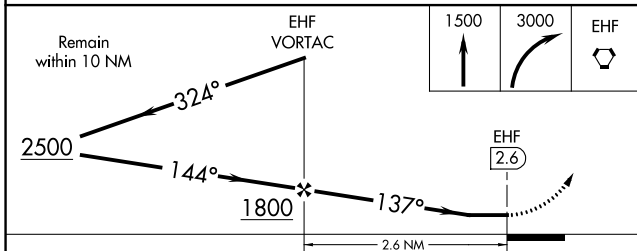

VORTAC EHF 115.4 Chan 101	APP CRS 137°	Rwy Idg TDZE Apt Elev	N/A N/A 507
---	------------------------	-----------------------------	--

VOR-A
MEADOWS FLD (BFL)

⚠ Circling not authorized northeast of Rwy 12L-30R. MISSED APPROACH: Climb to 1500 then climbing right turn to 3000 direct EHF VORTAC and hold, continue climb-in-hold to 3000.

CATEGORY	A	B	C	D	FAF to MAP 2.6 NM					
ⓐ CIRCLING	1000-1	493 (500-1)	1000-1½ 493 (500-1½)	1060-2 553 (600-2)	Knots	60	90	120	150	180
					Min:Sec	2:36	1:44	1:18	1:02	0:52

SW-3, 09 SEP 2021 to 07 OCT 2021