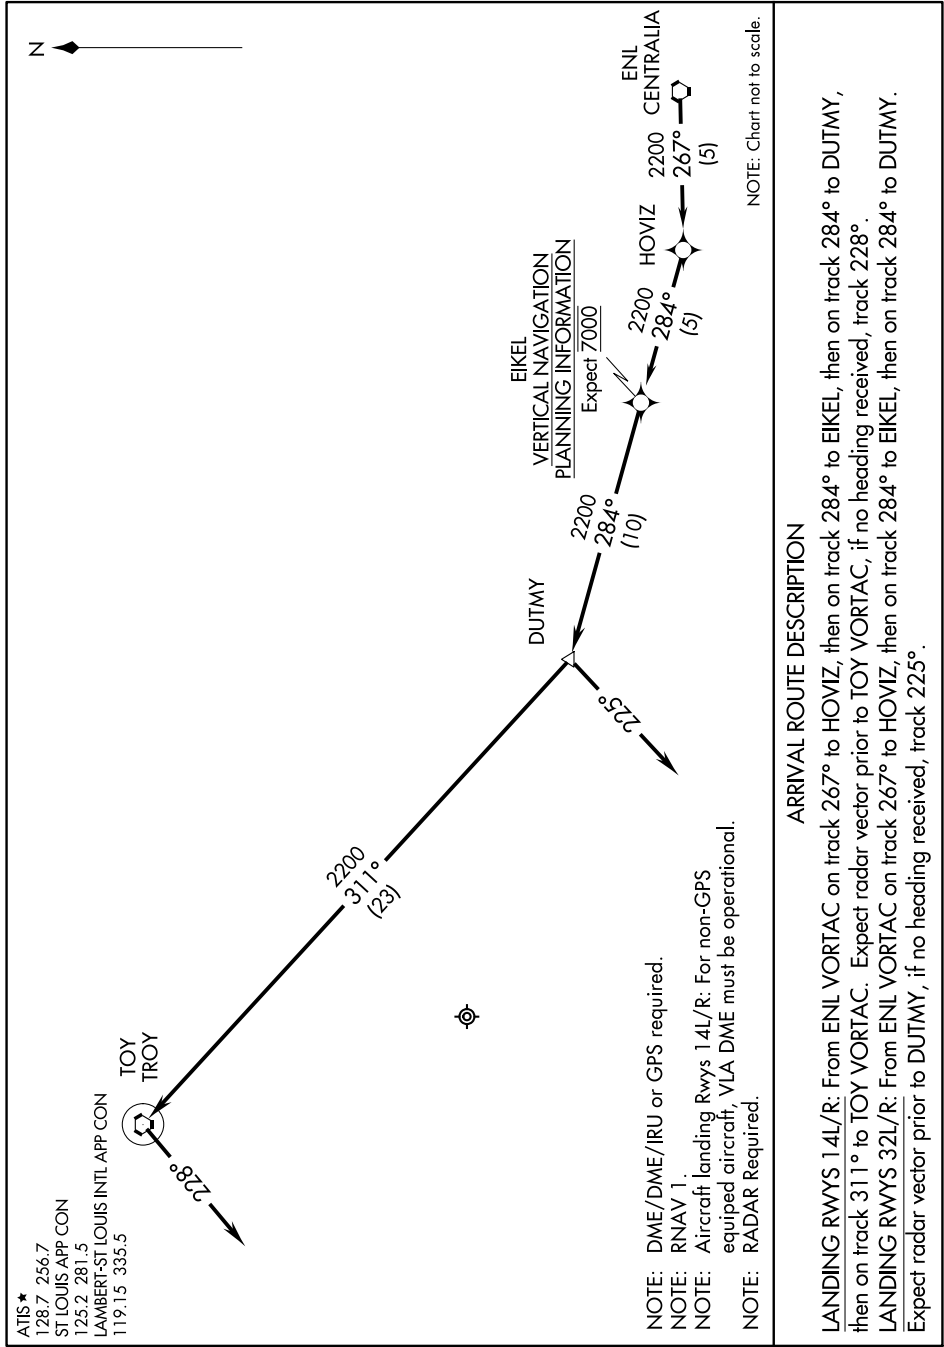

# CENTRALIA TWO ARRIVAL (RNAV)

EC-3, 09 SEP 2021 to 07 OCT 2021

### ARRIVAL ROUTE DESCRIPTION

**LANDING RWYS 14L/R:** From ENL VORTAC on track 267° to HOVIZ, then on track 284° to EIKEL, then on track 284° to DUTMY, then on track 311° to TOY VORTAC. Expect radar vector prior to TOY VORTAC, if no heading received, track 228°.

**LANDING RWYS 32L/R:** From ENL VORTAC on track 267° to HOVIZ, then on track 284° to EIKEL, then on track 284° to DUTMY. Expect radar vector prior to DUTMY, if no heading received, track 225°.